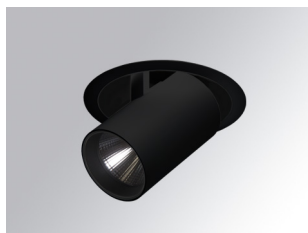

HANCE DOWNLIGHT

HD2SR30SP930NB

HANCE G2 DOWN SEMIREC 3000 9WW SP BK

Description:

LAMP multidirectional semi-recessed downlight HANCE G2 DOWN SEMIREC 3000. Allowing 355° rotation and tilting up to 85°. Body and frame made of die-cast aluminium for proper thermal management. Black polycarbonate injection moulded anti-glare ring. 20° spot reflector. LED COB, 3000K and CRI90. Electronic ON OFF control gear included. IP20, IK07 ratings. Insulation Class II. LED life time: 72.000 L80B10 (Ta=25°C). Available finishes: Textured white and textured black.

Finish: Texturised black RAL 9011

Installation: Recessed

TECHNICAL SPECIFICATIONS:

| | | | |
|----------------------|-------------------------|----------------------|------------------|
| Light output: | 2.759 lm | °K : | 3000 |
| Plum: | 28,3W | CRI : | 90 |
| Efficacy: | 97,5 lm/w | R9 : | 61 |
| UGR: | <19 | MacAdam: | 3 |
| Type: | COB | Power Supply: | 220-240V 50/60Hz |
| LED Lifetime: | 72.000 L80B10 (Ta=25°C) | Gear: | Electronic |
| Power: | 25W | | |