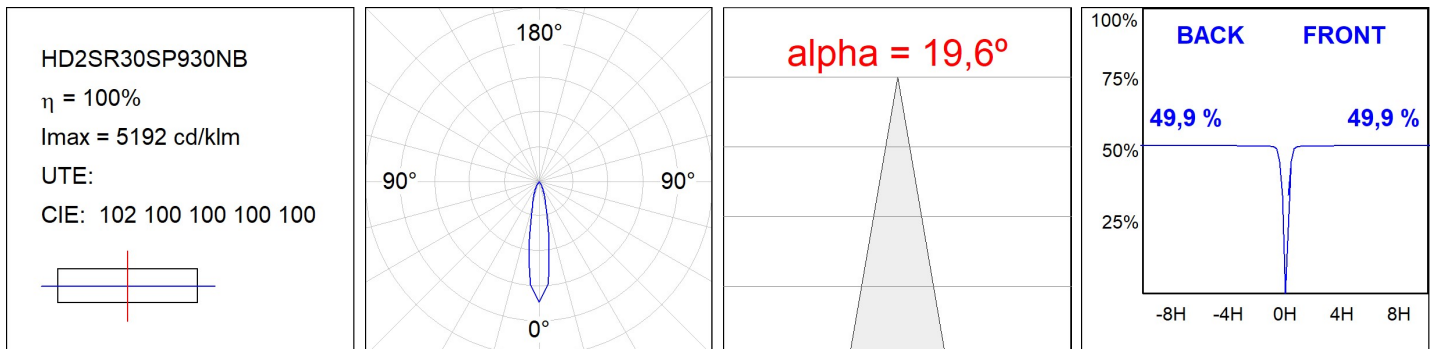

Finish: Texturised black RAL 9011

Installation: Recessed

TECHNICAL SPECIFICATIONS:

| | | | |
|----------------------|-------------------------|----------------------|------------------|
| Light output: | 2.759 lm | °K : | 3000 |
| Plum: | 28,3W | CRI : | 90 |
| Efficacy: | 97,5 lm/w | R9 : | 61 |
| UGR: | <19 | MacAdam: | 3 |
| Type: | COB | Power Supply: | 220-240V 50/60Hz |
| LED Lifetime: | 72.000 L80B10 (Ta=25°C) | Gear: | Electronic |
| Power: | 25W | | |

Light output tolerance +/- 10%

CUSTOM MADE OPTIONS:

HANCE DOWNLIGHT

HD2SR30SP930NB

HANCE G2 DOWN SEMIREC 3000 9WW SP BK

PHOTOMETRIC DATA :

ACCESORIES :

Optical