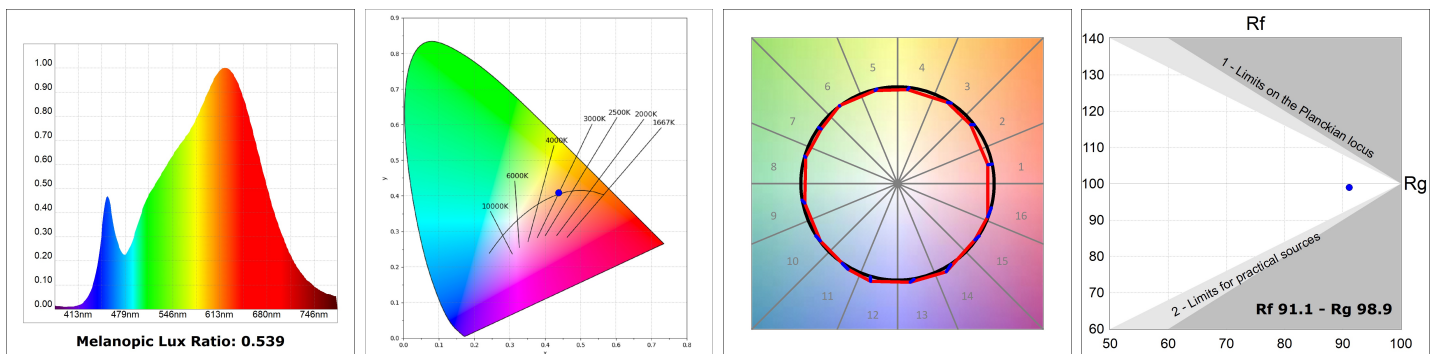

HANCE DOWNLIGHT

HD2SR30SP930NB

HANCE G2 DOWN SEMIREC 3000 9WW SP BK

PHOTOMETRIC DATA :