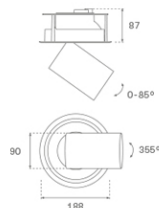

HANCE DOWNLIGHT

HD2SR30SP930NB

HANCE G2 DOWN SEMIREC 3000 9WW SP BK

Description:

LAMP multidirectional semi-recessed downlight HANCE G2 DOWN SEMIREC 3000. Allowing 355° rotation and tilting up to 85°. Body and frame made of die-cast aluminium for proper thermal management. Black polycarbonate injection moulded anti-glare ring. 20° spot reflector. LED COB, 3000K and CRI90. Electronic ON OFF control gear included. IP20, IK07 ratings. Insulation Class II. LED life time: 72.000 L80B10 (Ta=25°C). Available finishes: Textured white and textured black.

Finish: Texturised black RAL 9011

Installation: Recessed

TECHNICAL SPECIFICATIONS:

| | | | |
|----------------------|-------------------------|----------------------|------------------|
| Light output: | 2.759 lm | °K : | 3000 |
| Plum: | 28,3W | CRI : | 90 |
| Efficacy: | 97,5 lm/w | R9 : | 61 |
| UGR: | <19 | MacAdam: | 3 |
| Type: | COB | Power Supply: | 220-240V 50/60Hz |
| LED Lifetime: | 72.000 L80B10 (Ta=25°C) | Gear: | Electronic |
| Power: | 25W | | |