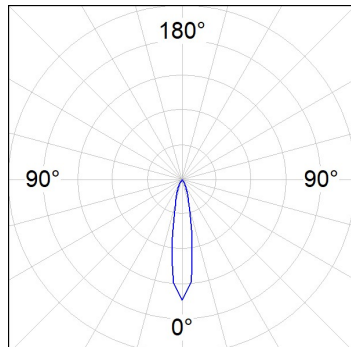

Finish: Texturised black RAL 9011

Installation: Recessed

TECHNICAL SPECIFICATIONS:

| | | | |
|----------------------|-------------------------|----------------------|------------------|
| Light output: | 2.759 lm | °K : | 3000 |
| Plum: | 28,3W | CRI : | 90 |
| Efficacy: | 97,5 lm/w | R9 : | 61 |
| UGR: | <19 | MacAdam: | 3 |
| Type: | COB | Power Supply: | 220-240V 50/60Hz |
| LED Lifetime: | 72.000 L80B10 (Ta=25°C) | Gear: | Adjustable DALI |
| Power: | 25W | | |

Light output tolerance +/- 10%

CUSTOM MADE OPTIONS:

HANCE DOWNLIGHT

HD2SR30SP930DB

HANCE G2 DOWN SEMIREC 3000 9WW SP DA BK

PHOTOMETRIC DATA :

HD2SR30SP930DB
 $\eta = 100\%$
 $I_{max} = 5192 \text{ cd/klm}$
 UTE:
 CIE: 102 100 100 100 100