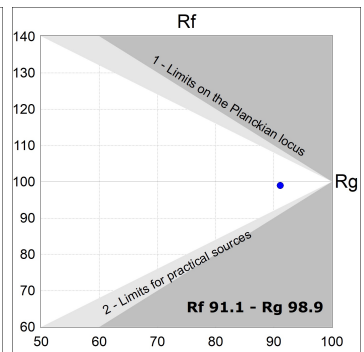

Finish: Texturised black RAL 9011

Installation: Recessed

TECHNICAL SPECIFICATIONS:

| | | | |
|----------------------|-------------------------|----------------------|------------------|
| Light output: | 2.759 lm | °K : | 3000 |
| Plum: | 28,3W | CRI : | 90 |
| Efficacy: | 97,5 lm/w | R9 : | 61 |
| UGR: | <19 | MacAdam: | 3 |
| Type: | COB | Power Supply: | 220-240V 50/60Hz |
| LED Lifetime: | 72.000 L80B10 (Ta=25°C) | Gear: | Adjustable DALI |
| Power: | 25W | | |

Light output tolerance +/- 10%

CUSTOM MADE OPTIONS:

HANCE DOWNLIGHT

HD2SR30SP930DB

HANCE G2 DOWN SEMIREC 3000 9WW SP DA BK

PHOTOMETRIC DATA :

HD2SR30SP930DB
 $\eta = 100\%$
 $I_{max} = 5192 \text{ cd/klm}$
 UTE:
 CIE: 102 100 100 100 100