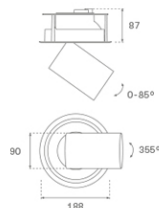

HANCE DOWNLIGHT

HD2SR30SP930DB

HANCE G2 DOWN SEMIREC 3000 9WW SP DA BK

Description:

LAMP multidirectional semi-recessed downlight HANCE G2 DOWN SEMIREC 3000. Allowing 355° rotation and tilting up to 85°. Body and frame made of die-cast aluminium for proper thermal management. Black polycarbonate injection moulded anti-glare ring. 20° spot reflector. LED COB, 3000K and CRI90. Electronic DALI control gear included. IP20, IK07 ratings. Insulation Class II. LED life time: 72.000 L80B10 (Ta=25°C). Available finishes: Textured white and textured black.

Finish: Texturised black RAL 9011

Installation: Recessed

TECHNICAL SPECIFICATIONS:

| | | | |
|----------------------|-------------------------|----------------------|------------------|
| Light output: | 2.759 lm | °K : | 3000 |
| Plum: | 28,3W | CRI : | 90 |
| Efficacy: | 97,5 lm/w | R9 : | 61 |
| UGR: | <19 | MacAdam: | 3 |
| Type: | COB | Power Supply: | 220-240V 50/60Hz |
| LED Lifetime: | 72.000 L80B10 (Ta=25°C) | Gear: | Adjustable DALI |
| Power: | 25W | | |