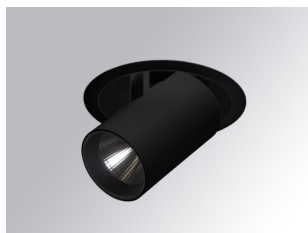

HANCE DOWNLIGHT

HD2SR30SP930DB

HANCE G2 DOWN SEMIREC 3000 9WW SP DA BK

Description:

LAMP multidirectional semi-recessed downlight HANCE G2 DOWN SEMIREC 3000. Allowing 355° rotation and tilting up to 85°. Body and frame made of die-cast aluminium for proper thermal management. Black polycarbonate injection moulded anti-glare ring. 20° spot reflector. LED COB, 3000K and CRI90. Electronic DALI control gear included. IP20, IK07 ratings. Insulation Class II. LED life time: 72.000 L80B10 (Ta=25°C). Available finishes: Textured white and textured black.

Finish: Texturised black RAL 9011

Installation: Recessed

TECHNICAL SPECIFICATIONS:

| | | | |
|----------------------|-------------------------|----------------------|------------------|
| Light output: | 2.759 lm | °K : | 3000 |
| Plum: | 28,3W | CRI : | 90 |
| Efficacy: | 97,5 lm/w | R9 : | 61 |
| UGR: | <19 | MacAdam: | 3 |
| Type: | COB | Power Supply: | 220-240V 50/60Hz |
| LED Lifetime: | 72.000 L80B10 (Ta=25°C) | Gear: | Adjustable DALI |
| Power: | 25W | | |

Light output tolerance +/- 10%

CUSTOM MADE OPTIONS:

HANCE DOWNLIGHT

HD2SR30SP930DB

HANCE G2 DOWN SEMIREC 3000 9WW SP DA BK

PHOTOMETRIC DATA :

HD2SR30SP930DB
 $\eta = 100\%$
 $I_{max} = 5192 \text{ cd/klm}$
 UTE:
 CIE: 102 100 100 100 100