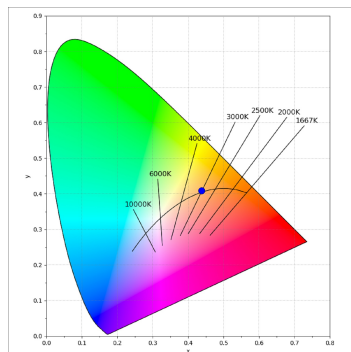

Finish: Texturised black RAL 9011

Installation: Recessed

TECHNICAL SPECIFICATIONS:

| | | | |
|----------------------|-------------------------|----------------------|------------------|
| Light output: | 2.759 lm | °K : | 3000 |
| Plum: | 28,3W | CRI : | 90 |
| Efficacy: | 97,5 lm/w | R9 : | 61 |
| UGR: | <19 | MacAdam: | 3 |
| Type: | COB | Power Supply: | 220-240V 50/60Hz |
| LED Lifetime: | 72.000 L80B10 (Ta=25°C) | Gear: | Adjustable DALI |
| Power: | 25W | | |

Light output tolerance +/- 10%

CUSTOM MADE OPTIONS:

HANCE DOWNLIGHT

HD2SR30SP930DB

HANCE G2 DOWN SEMIREC 3000 9WW SP DA BK

PHOTOMETRIC DATA :

HD2SR30SP930DB
 $\eta = 100\%$
 $I_{max} = 5192 \text{ cd/klm}$
 UTE:
 CIE: 102 100 100 100 100