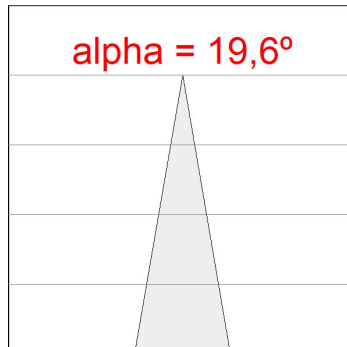

Light output tolerance +/- 10%

CUSTOM MADE OPTIONS:

HANCE DOWNLIGHT

HD2SR30SP930DB

HANCE G2 DOWN SEMIREC 3000 9WW SP DA BK

PHOTOMETRIC DATA :

HD2SR30SP930DB
 $\eta = 100\%$
 $I_{max} = 5192 \text{ cd/klm}$
 UTE:
 CIE: 102 100 100 100 100