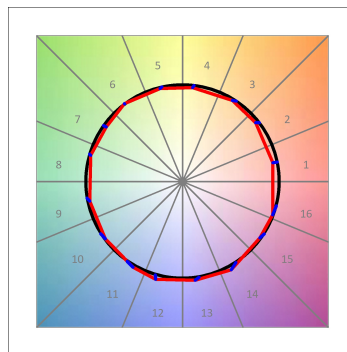

Finish: Texturised black RAL 9011

Installation: Recessed

TECHNICAL SPECIFICATIONS:

| | | | |
|----------------------|-------------------------|----------------------|------------------|
| Light output: | 2.759 lm | °K : | 3000 |
| Plum: | 28,3W | CRI : | 90 |
| Efficacy: | 97,5 lm/w | R9 : | 61 |
| UGR: | <19 | MacAdam: | 3 |
| Type: | COB | Power Supply: | 220-240V 50/60Hz |
| LED Lifetime: | 72.000 L80B10 (Ta=25°C) | Gear: | Adjustable DALI |
| Power: | 25W | | |

Light output tolerance +/- 10%

CUSTOM MADE OPTIONS:

HANCE DOWNLIGHT

HD2SR30SP930DB

HANCE G2 DOWN SEMIREC 3000 9WW SP DA BK

PHOTOMETRIC DATA :

HD2SR30SP930DB
 $\eta = 100\%$
 $I_{max} = 5192 \text{ cd/klm}$
 UTE:
 CIE: 102 100 100 100 100