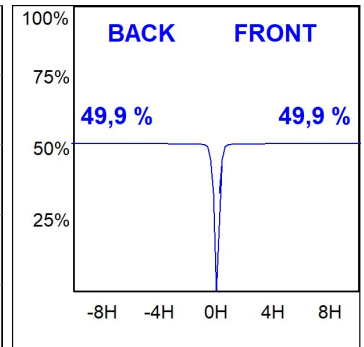

Finish: Texturised black RAL 9011

Installation: Recessed

TECHNICAL SPECIFICATIONS:

| | | | |
|----------------------|-------------------------|----------------------|------------------|
| Light output: | 2.759 lm | °K : | 3000 |
| Plum: | 28,3W | CRI : | 90 |
| Efficacy: | 97,5 lm/w | R9 : | 61 |
| UGR: | <19 | MacAdam: | 3 |
| Type: | COB | Power Supply: | 220-240V 50/60Hz |
| LED Lifetime: | 72.000 L80B10 (Ta=25°C) | Gear: | Adjustable DALI |
| Power: | 25W | | |

Light output tolerance +/- 10%

CUSTOM MADE OPTIONS:

HANCE DOWNLIGHT

HD2SR30SP930DB

HANCE G2 DOWN SEMIREC 3000 9WW SP DA BK

PHOTOMETRIC DATA :

HD2SR30SP930DB
 $\eta = 100\%$
 $I_{max} = 5192 \text{ cd/klm}$
 UTE:
 CIE: 102 100 100 100 100