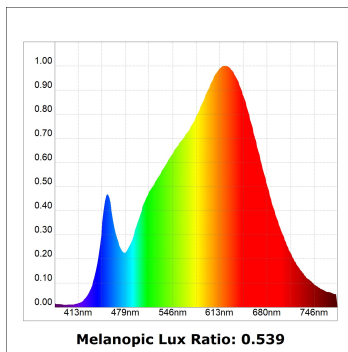

Finish: Texturised black RAL 9011

Installation: Recessed

TECHNICAL SPECIFICATIONS:

| | | | |
|----------------------|-------------------------|----------------------|------------------|
| Light output: | 2.759 lm | °K : | 3000 |
| Plum: | 28,3W | CRI : | 90 |
| Efficacy: | 97,5 lm/w | R9 : | 61 |
| UGR: | <19 | MacAdam: | 3 |
| Type: | COB | Power Supply: | 220-240V 50/60Hz |
| LED Lifetime: | 72.000 L80B10 (Ta=25°C) | Gear: | Adjustable DALI |
| Power: | 25W | | |

Light output tolerance +/- 10%

CUSTOM MADE OPTIONS:

HANCE DOWNLIGHT

HD2SR30SP930DB

HANCE G2 DOWN SEMIREC 3000 9WW SP DA BK

PHOTOMETRIC DATA :

HD2SR30SP930DB
 $\eta = 100\%$
 $I_{max} = 5192 \text{ cd/klm}$
 UTE:
 CIE: 102 100 100 100 100