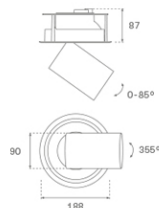

HANCE DOWNLIGHT

HD2SR30SP840NW

HANCE G2 DOWN SEMIREC 3000 NW SP WH

Description:

LAMP multidirectional semi-recessed downlight HANCE G2 DOWN SEMIREC 3000. Allowing 355° rotation and tilting up to 85°. Body and frame made of die-cast aluminium for proper thermal management. Black polycarbonate injection moulded anti-glare ring. 20° spot reflector. LED COB, 4000K and CRI80. Electronic ON OFF control gear included. IP20, IK07 ratings. Insulation Class II. LED life time: 72.000 L80B10 (Ta=25°C). Available finishes: Textured white and textured black.

Finish: Texturised white RAL 9010

Installation: Recessed

TECHNICAL SPECIFICATIONS:

Light output:	3.419 lm	°K :	4000
Plum:	28,3W	CRI :	80
Efficacy:	120,8 lm/w	R9 :	64
UGR:	<19	MacAdam:	3
Type:	COB	Power Supply:	220-240V 50/60Hz
LED Lifetime:	72.000 L80B10 (Ta=25°C)	Gear:	Electronic
Power:	25W		