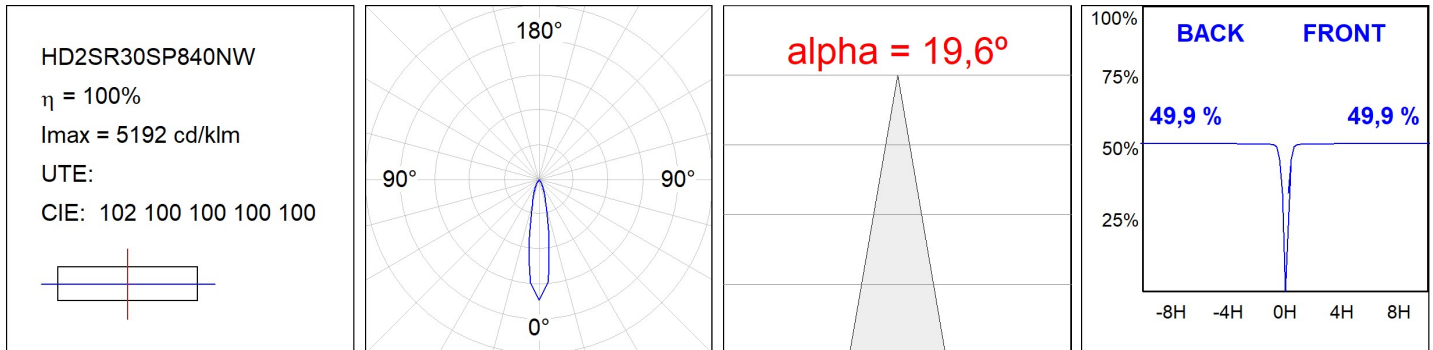

HANCE DOWNLIGHT

HD2SR30SP840NW

HANCE G2 DOWN SEMIREC 3000 NW SP WH

Description:

LAMP multidirectional semi-recessed downlight HANCE G2 DOWN SEMIREC 3000. Allowing 355° rotation and tilting up to 85°. Body and frame made of die-cast aluminium for proper thermal management. Black polycarbonate injection moulded anti-glare ring. 20° spot reflector. LED COB, 4000K and CRI80. Electronic ON OFF control gear included. IP20, IK07 ratings. Insulation Class II. LED life time: 72.000 L80B10 (Ta=25°C). Available finishes: Textured white and textured black.

Finish: Texturised white RAL 9010

Installation: Recessed

TECHNICAL SPECIFICATIONS:

Light output:	3.419 lm	°K :	4000
Plum:	28,3W	CRI :	80
Efficacy:	120,8 lm/w	R9 :	64
UGR:	<19	MacAdam:	3
Type:	COB	Power Supply:	220-240V 50/60Hz
LED Lifetime:	72.000 L80B10 (Ta=25°C)	Gear:	Electronic
Power:	25W		

Light output tolerance +/- 10%

CUSTOM MADE OPTIONS:

HANCE DOWNLIGHT

HD2SR30SP840NW

HANCE G2 DOWN SEMIREC 3000 NW SP WH

PHOTOMETRIC DATA :

ACCESORIES :

Optical