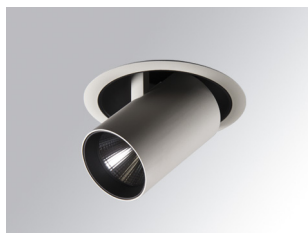

HANCE DOWNLIGHT

HD2SR30SP840NW

HANCE G2 DOWN SEMIREC 3000 NW SP WH

Description:

LAMP multidirectional semi-recessed downlight HANCE G2 DOWN SEMIREC 3000. Allowing 355° rotation and tilting up to 85°. Body and frame made of die-cast aluminium for proper thermal management. Black polycarbonate injection moulded anti-glare ring. 20° spot reflector. LED COB, 4000K and CRI80. Electronic ON OFF control gear included. IP20, IK07 ratings. Insulation Class II. LED life time: 72.000 L80B10 (Ta=25°C). Available finishes: Textured white and textured black.

Finish: Texturised white RAL 9010

Installation: Recessed

TECHNICAL SPECIFICATIONS:

Light output:	3.419 lm	°K :	4000
Plum:	28,3W	CRI :	80
Efficacy:	120,8 lm/w	R9 :	64
UGR:	<19	MacAdam:	3
Type:	COB	Power Supply:	220-240V 50/60Hz
LED Lifetime:	72.000 L80B10 (Ta=25°C)	Gear:	Electronic
Power:	25W		