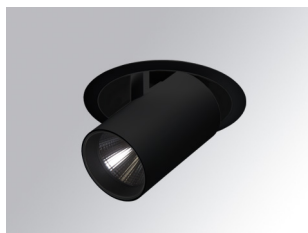

# HANCE DOWNLIGHT

HD2SR30SP840NB

## HANCE G2 DOWN SEMIREC 3000 NW SP BK

### Description:

LAMP multidirectional semi-recessed downlight HANCE G2 DOWN SEMIREC 3000. Allowing 355° rotation and tilting up to 85°. Body and frame made of die-cast aluminium for proper thermal management. Black polycarbonate injection moulded anti-glare ring. 20° spot reflector. LED COB, 4000K and CRI80. Electronic ON OFF control gear included. IP20, IK07 ratings. Insulation Class II. LED life time: 72.000 L80B10 (Ta=25°C). Available finishes: Textured white and textured black.

**Finish:** Texturised black RAL 9011

**Installation:** Recessed