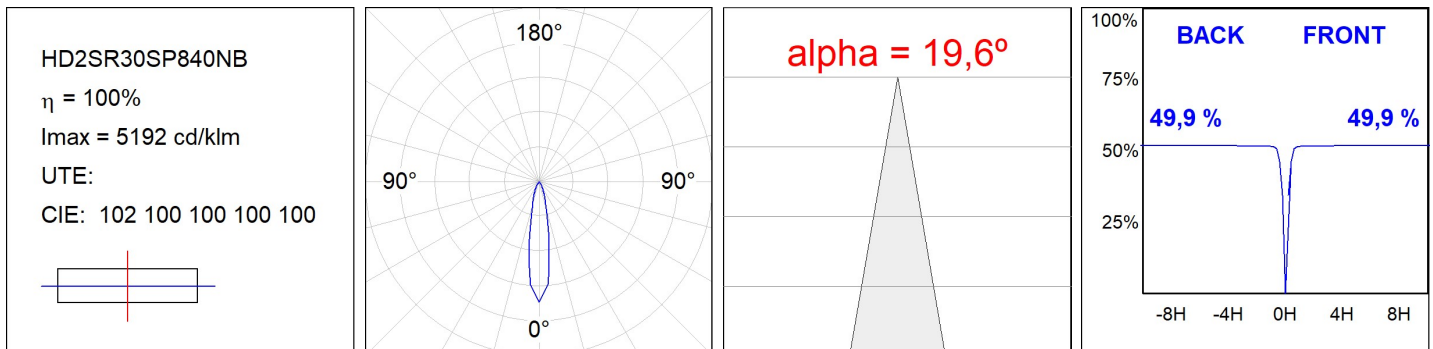

HD2SR30SP840NB

HANCE G2 DOWN SEMIREC 3000 NW SP BK

PHOTOMETRIC DATA :