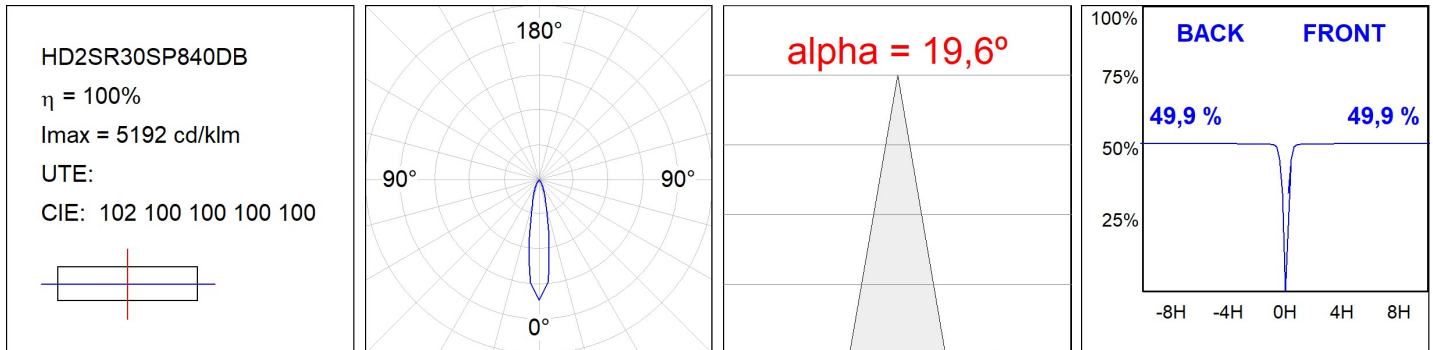

Finish: Texturised black RAL 9011

Installation: Recessed

TECHNICAL SPECIFICATIONS:

Light output:	3.419 lm	°K :	4000
Plum:	28,3W	CRI :	80
Efficacy:	120,8 lm/w	R9 :	64
UGR:	<19	MacAdam:	3
Type:	COB	Power Supply:	220-240V 50/60Hz
LED Lifetime:	72.000 L80B10 (Ta=25°C)	Gear:	Adjustable DALI
Power:	25W		

Light output tolerance +/- 10%

CUSTOM MADE OPTIONS:

HD2SR30SP840DB

HANCE G2 DOWN SEMIREC 3000 NW SP DALI BK

PHOTOMETRIC DATA :

ACCESORIES :

Optical

Product code: