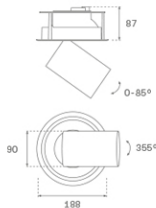

HANCE DOWNLIGHT

HD2SR30SP840DB

HANCE G2 DOWN SEMIREC 3000 NW SP DALI BK

Description:

LAMP multidirectional semi-recessed downlight HANCE G2 DOWN SEMIREC 3000. Allowing 355° rotation and tilting up to 85°. Body and frame made of die-cast aluminium for proper thermal management. Black polycarbonate injection moulded anti-glare ring. 20° spot reflector. LED COB, 4000K and CRI80. Electronic DALI control gear included. IP20, IK07 ratings. Insulation Class II. LED life time: 72.000 L80B10 (Ta=25°C). Available finishes: Textured white and textured black.

Finish: Texturised black RAL 9011

Installation: Recessed

TECHNICAL SPECIFICATIONS:

Light output:	3.419 lm	°K :	4000
Plum:	28,3W	CRI :	80
Efficacy:	120,8 lm/w	R9 :	64
UGR:	<19	MacAdam:	3
Type:	COB	Power Supply:	220-240V 50/60Hz
LED Lifetime:	72.000 L80B10 (Ta=25°C)	Gear:	Adjustable DALI
Power:	25W		