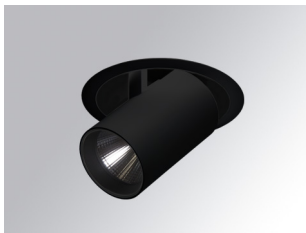

HANCE DOWNLIGHT

HD2SR30SP840DB

HANCE G2 DOWN SEMIREC 3000 NW SP DALI BK

Description:

LAMP multidirectional semi-recessed downlight HANCE G2 DOWN SEMIREC 3000. Allowing 355° rotation and tilting up to 85°. Body and frame made of die-cast aluminium for proper thermal management. Black polycarbonate injection moulded anti-glare ring. 20° spot reflector. LED COB, 4000K and CRI80. Electronic DALI control gear included. IP20, IK07 ratings. Insulation Class II. LED life time: 72.000 L80B10 (Ta=25°C). Available finishes: Textured white and textured black.

Finish: Texturised black RAL 9011

Installation: Recessed

TECHNICAL SPECIFICATIONS:

Light output:	3.419 lm	°K :	4000
Plum:	28,3W	CRI :	80
Efficacy:	120,8 lm/w	R9 :	64
UGR:	<19	MacAdam:	3
Type:	COB	Power Supply:	220-240V 50/60Hz
LED Lifetime:	72.000 L80B10 (Ta=25°C)	Gear:	Adjustable DALI
Power:	25W		