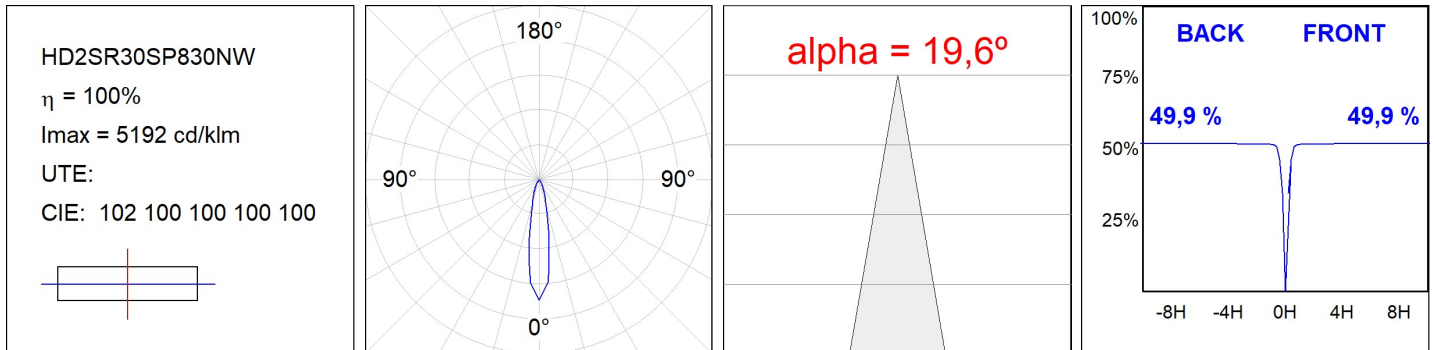

HD2SR30SP830NW

HANCE G2 DOWN SEMIREC 3000 WW SP WH

PHOTOMETRIC DATA :