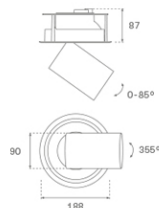

HANCE DOWNLIGHT

HD2SR30SP830NW

HANCE G2 DOWN SEMIREC 3000 WW SP WH

Description:

LAMP multidirectional semi-recessed downlight HANCE G2 DOWN SEMIREC 3000. Allowing 355° rotation and tilting up to 85°. Body and frame made of die-cast aluminium for proper thermal management. Black polycarbonate injection moulded anti-glare ring. 20° spot reflector. LED COB, 3000K and CRI80. Electronic ON OFF control gear included. IP20, IK07 ratings. Insulation Class II. LED life time: 72.000 L80B10 (Ta=25°C). Available finishes: Textured white and textured black.

Finish: Texturised white RAL 9010

Installation: Recessed

TECHNICAL SPECIFICATIONS:

Light output:	3.233 lm	°K :	3000
Plum:	28,3W	CRI :	80
Efficacy:	114,2 lm/w	R9 :	61
UGR:	<19	MacAdam:	3
Type:	COB	Power Supply:	220-240V 50/60Hz
LED Lifetime:	72.000 L80B10 (Ta=25°C)	Gear:	Electronic
Power:	25W		

Light output tolerance +/- 10%

CUSTOM MADE OPTIONS: