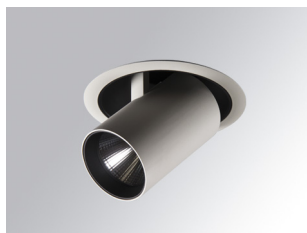

# HANCE DOWNLIGHT

HD2SR30SP830NW

## HANCE G2 DOWN SEMIREC 3000 WW SP WH

### Description:

LAMP multidirectional semi-recessed downlight HANCE G2 DOWN SEMIREC 3000. Allowing 355° rotation and tilting up to 85°. Body and frame made of die-cast aluminium for proper thermal management. Black polycarbonate injection moulded anti-glare ring. 20° spot reflector. LED COB, 3000K and CRI80. Electronic ON OFF control gear included. IP20, IK07 ratings. Insulation Class II. LED life time: 72.000 L80B10 (Ta=25°C). Available finishes: Textured white and textured black.

**Finish:** Texturised white RAL 9010

**Installation:** Recessed