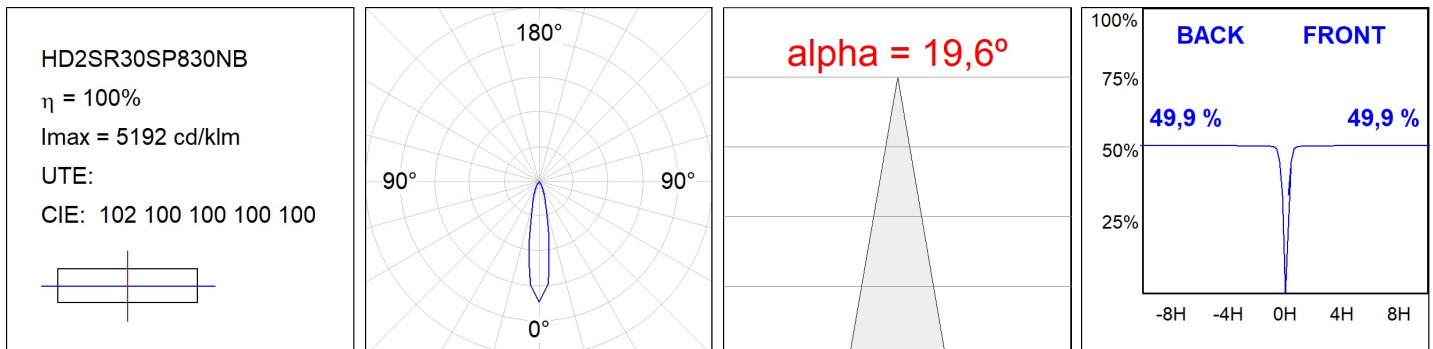

Finish: Texturised black RAL 9011

Installation: Recessed

TECHNICAL SPECIFICATIONS:

Light output:	3.233 lm	°K :	3000
Plum:	28,3W	CRI :	80
Efficacy:	114,2 lm/w	R9 :	61
UGR:	<19	MacAdam:	3
Type:	COB	Power Supply:	220-240V 50/60Hz
LED Lifetime:	72.000 L80B10 (Ta=25°C)	Gear:	Electronic
Power:	25W		

Light output tolerance +/- 10%

CUSTOM MADE OPTIONS:

HD2SR30SP830NB

HANCE G2 DOWN SEMIREC 3000 WW SP BK

PHOTOMETRIC DATA :

ACCESORIES :

Optical

Product code: