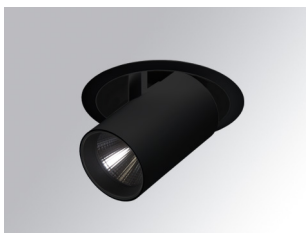

HANCE DOWNLIGHT

HD2SR30SP830NB

HANCE G2 DOWN SEMIREC 3000 WW SP BK

Description:

LAMP multidirectional semi-recessed downlight HANCE G2 DOWN SEMIREC 3000. Allowing 355° rotation and tilting up to 85°. Body and frame made of die-cast aluminium for proper thermal management. Black polycarbonate injection moulded anti-glare ring. 20° spot reflector. LED COB, 3000K and CRI80. Electronic ON OFF control gear included. IP20, IK07 ratings. Insulation Class II. LED life time: 72.000 L80B10 (Ta=25°C). Available finishes: Textured white and textured black.

Finish: Texturised black RAL 9011

Installation: Recessed

TECHNICAL SPECIFICATIONS:

Light output:	3.233 lm	°K :	3000
Plum:	28,3W	CRI :	80
Efficacy:	114,2 lm/w	R9 :	61
UGR:	<19	MacAdam:	3
Type:	COB	Power Supply:	220-240V 50/60Hz
LED Lifetime:	72.000 L80B10 (Ta=25°C)	Gear:	Electronic
Power:	25W		

Light output tolerance +/- 10%

CUSTOM MADE OPTIONS:

HD2SR30SP830NB

HANCE G2 DOWN SEMIREC 3000 WW SP BK

PHOTOMETRIC DATA :

ACCESORIES :

Optical

Product code: