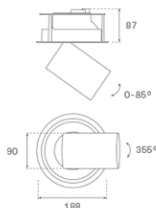

HANCE DOWNLIGHT

HD2SR30SP830NB

HANCE G2 DOWN SEMIREC 3000 WW SP BK

Description:

LAMP multidirectional semi-recessed downlight HANCE G2 DOWN SEMIREC 3000. Allowing 355° rotation and tilting up to 85°. Body and frame made of die-cast aluminium for proper thermal management. Black polycarbonate injection moulded anti-glare ring. 20° spot reflector. LED COB, 3000K and CRI80. Electronic ON OFF control gear included. IP20, IK07 ratings. Insulation Class II. LED life time: 72.000 L80B10 (Ta=25°C). Available finishes: Textured white and textured black.

Finish: Texturised black RAL 9011

Installation: Recessed

TECHNICAL SPECIFICATIONS:

Light output:	3.233 lm	°K :	3000
Plum:	28,3W	CRI :	80
Efficacy:	114,2 lm/w	R9 :	61
UGR:	<19	MacAdam:	3
Type:	COB	Power Supply:	220-240V 50/60Hz
LED Lifetime:	72.000 L80B10 (Ta=25°C)	Gear:	Electronic
Power:	25W		