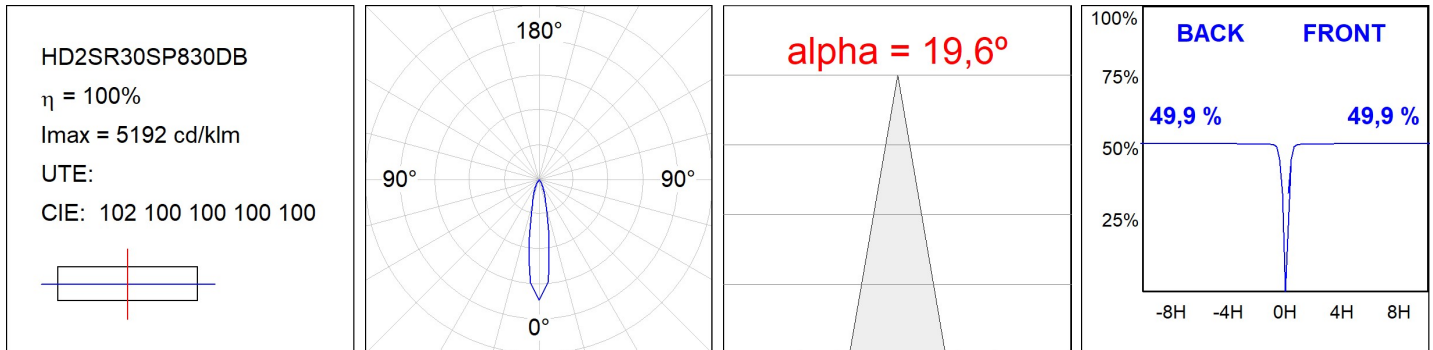

Finish: Texturised black RAL 9011

Installation: Recessed

TECHNICAL SPECIFICATIONS:

Light output:	3.233 lm	°K :	3000
Plum:	28,3W	CRI :	80
Efficacy:	114,2 lm/w	R9 :	61
UGR:	<19	MacAdam:	3
Type:	COB	Power Supply:	220-240V 50/60Hz
LED Lifetime:	72.000 L80B10 (Ta=25°C)	Gear:	Adjustable DALI
Power:	25W		

Light output tolerance +/- 10%

CUSTOM MADE OPTIONS:

HD2SR30SP830DB

HANCE G2 DOWN SEMIREC 3000 WW SP DALI BK

PHOTOMETRIC DATA :

ACCESORIES :

Optical

Product code: