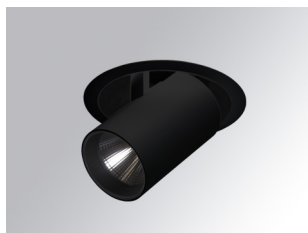

HD2SR30SP830DB

HANCE G2 DOWN SEMIREC 3000 WW SP DALI BK

Description:

LAMP multidirectional semi-recessed downlight HANCE G2 DOWN SEMIREC 3000. Allowing 355° rotation and tilting up to 85°. Body and frame made of die-cast aluminium for proper thermal management. Black polycarbonate injection moulded anti-glare ring. 20° spot reflector. LED COB, 3000K and CRI80. Electronic DALI control gear included. IP20, IK07 ratings. Insulation Class II. LED life time: 72.000 L80B10 (Ta=25°C). Available finishes: Textured white and textured black.

Finish: Texturised black RAL 9011

Installation: Recessed

TECHNICAL SPECIFICATIONS:

Light output:	3.233 lm	°K :	3000
Plum:	28,3W	CRI :	80
Efficacy:	114,2 lm/w	R9 :	61
UGR:	<19	MacAdam:	3
Type:	COB	Power Supply:	220-240V 50/60Hz
LED Lifetime:	72.000 L80B10 (Ta=25°C)	Gear:	Adjustable DALI
Power:	25W		

Light output tolerance +/- 10%

CUSTOM MADE OPTIONS:

HD2SR30SP830DB

HANCE G2 DOWN SEMIREC 3000 WW SP DALI BK

PHOTOMETRIC DATA :

ACCESORIES :

Optical

Product code: