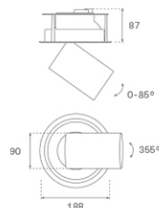

HD2SR30SP830DB

HANCE G2 DOWN SEMIREC 3000 WW SP DALI BK

Description:

LAMP multidirectional semi-recessed downlight HANCE G2 DOWN SEMIREC 3000. Allowing 355° rotation and tilting up to 85°. Body and frame made of die-cast aluminium for proper thermal management. Black polycarbonate injection moulded anti-glare ring. 20° spot reflector. LED COB, 3000K and CRI80. Electronic DALI control gear included. IP20, IK07 ratings. Insulation Class II. LED life time: 72.000 L80B10 (Ta=25°C). Available finishes: Textured white and textured black.

Finish: Texturised black RAL 9011

Installation: Recessed

TECHNICAL SPECIFICATIONS:

Light output:	3.233 lm	°K :	3000
Plum:	28,3W	CRI :	80
Efficacy:	114,2 lm/w	R9 :	61
UGR:	<19	MacAdam:	3
Type:	COB	Power Supply:	220-240V 50/60Hz
LED Lifetime:	72.000 L80B10 (Ta=25°C)	Gear:	Adjustable DALI
Power:	25W		