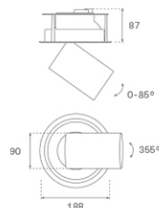

HANCE DOWNLIGHT

HD2SR30MF940DB

HANCE G2 DOWN SEMIREC 3000 9NW MFL DA BK

Description:

LAMP multidirectional semi-recessed downlight HANCE G2 DOWN SEMIREC 3000. Allowing 355° rotation and tilting up to 85°. Body and frame made of die-cast aluminium for proper thermal management. Black polycarbonate injection moulded anti-glare ring. 25° middle flood reflector. LED COB, 4000K and CRI90. Electronic DALI control gear included. IP20, IK07 ratings. Insulation Class II. LED life time: 72.000 L80B10 (Ta=25°C). Available finishes: Textured white and textured black.

Finish: Texturised black RAL 9011

Installation: Recessed

TECHNICAL SPECIFICATIONS:

Light output:	3.022 lm	°K :	4000
Plum:	28,3W	CRI :	90
Efficacy:	106,8 lm/w	R9 :	64
UGR:	<19	MacAdam:	3
Type:	COB	Power Supply:	220-240V 50/60Hz
LED Lifetime:	72.000 L80B10 (Ta=25°C)	Gear:	Adjustable DALI
Power:	25W		

Light output tolerance +/- 10%

CUSTOM MADE OPTIONS: