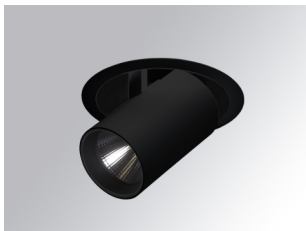

# HANCE DOWNLIGHT

HD2SR30MF940DB

## HANCE G2 DOWN SEMIREC 3000 9NW MFL DA BK

### Description:

LAMP multidirectional semi-recessed downlight HANCE G2 DOWN SEMIREC 3000. Allowing 355° rotation and tilting up to 85°. Body and frame made of die-cast aluminium for proper thermal management. Black polycarbonate injection moulded anti-glare ring. 25° middle flood reflector. LED COB, 4000K and CRI90. Electronic DALI control gear included. IP20, IK07 ratings. Insulation Class II. LED life time: 72.000 L80B10 (Ta=25°C). Available finishes: Textured white and textured black.

**Finish:** Texturised black RAL 9011

**Installation:** Recessed