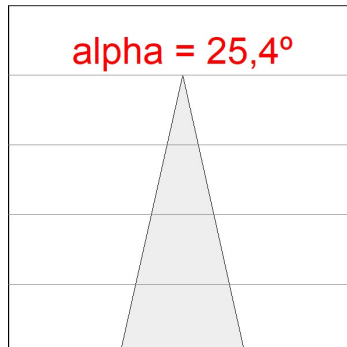

HANCE DOWNLIGHT

HD2SR30MF930NW

HANCE G2 DOWN SEMIREC 3000 9WW MFL WH

PHOTOMETRIC DATA :

HD2SR30MF930NW
 $\eta = 100\%$
 $I_{max} = 3926 \text{ cd/klm}$
UTE:
CIE: 101 100 100 100 100