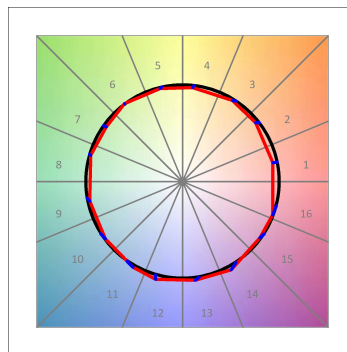

HANCE DOWNLIGHT

HD2SR30MF930NW

HANCE G2 DOWN SEMIREC 3000 9WW MFL WH

PHOTOMETRIC DATA :

HD2SR30MF930NW
 $\eta = 100\%$
 $I_{max} = 3926 \text{ cd/klm}$
UTE:
CIE: 101 100 100 100 100