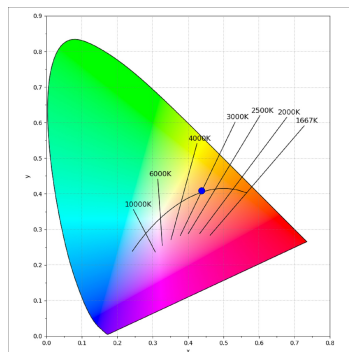

HANCE DOWNLIGHT

HD2SR30MF930NW

HANCE G2 DOWN SEMIREC 3000 9WW MFL WH

PHOTOMETRIC DATA :

HD2SR30MF930NW
 $\eta = 100\%$
 $I_{max} = 3926 \text{ cd/klm}$
UTE:
CIE: 101 100 100 100 100