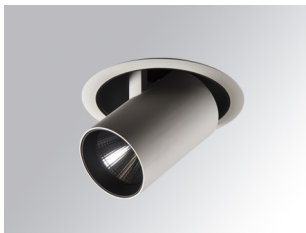

## HD2SR30MF930NW

### HANCE G2 DOWN SEMIREC 3000 9WW MFL WH

**Description:**

LAMP multidirectional semi-recessed downlight HANCE G2 DOWN SEMIREC 3000. Allowing 355° rotation and tilting up to 85°. Body and frame made of die-cast aluminium for proper thermal management. Black polycarbonate injection moulded anti-glare ring. 25° middle flood reflector. LED COB, 3000K and CRI90. Electronic ON OFF control gear included. IP20, IK07 ratings. Insulation Class II. LED life time: 72.000 L80B10 (Ta=25°C). Available finishes: Textured white and textured black.

**Finish:** Texturised white RAL 9010

**Installation:** Recessed

**TECHNICAL SPECIFICATIONS:**

<b>Light output:</b>	2.864 lm	<b>°K :</b>	3000
<b>Plum:</b>	28,3W	<b>CRI :</b>	90
<b>Efficacy:</b>	101,2 lm/w	<b>R9 :</b>	61
<b>UGR:</b>	<19	<b>MacAdam:</b>	3
<b>Type:</b>	COB	<b>Power Supply:</b>	220-240V 50/60Hz
<b>LED Lifetime:</b>	72.000 L80B10 (Ta=25°C)	<b>Gear:</b>	Electronic
<b>Power:</b>	25W		