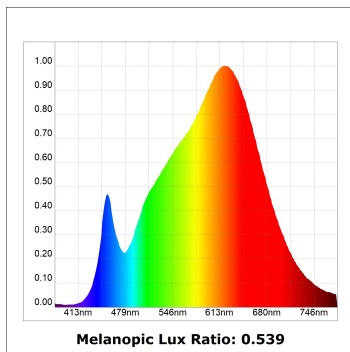

Finish: Texturised black RAL 9011

Installation: Recessed

TECHNICAL SPECIFICATIONS:

Light output:	2.864 lm	°K :	3000
Plum:	28,3W	CRI :	90
Efficacy:	101,2 lm/w	R9 :	61
UGR:	<19	MacAdam:	3
Type:	COB	Power Supply:	220-240V 50/60Hz
LED Lifetime:	72.000 L80B10 (Ta=25°C)	Gear:	Electronic
Power:	25W		

Light output tolerance +/- 10%

CUSTOM MADE OPTIONS:

HANCE DOWNLIGHT

HD2SR30MF930NB

HANCE G2 DOWN SEMIREC 3000 9WW MFL BK

PHOTOMETRIC DATA :

HD2SR30MF930NB
 $\eta = 100\%$
 $I_{max} = 3926 \text{ cd/klm}$
 UTE:
 CIE: 101 100 100 100 100