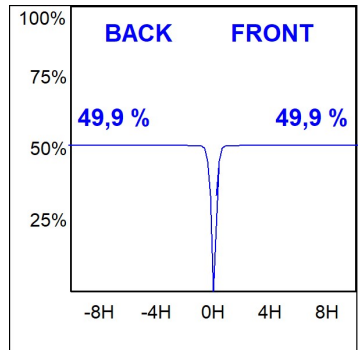

HANCE DOWNLIGHT

HD2SR30MF930NB

HANCE G2 DOWN SEMIREC 3000 9WW MFL BK

Description:

LAMP multidirectional semi-recessed downlight HANCE G2 DOWN SEMIREC 3000. Allowing 355° rotation and tilting up to 85°. Body and frame made of die-cast aluminium for proper thermal management. Black polycarbonate injection moulded anti-glare ring. 25° middle flood reflector. LED COB, 3000K and CRI90. Electronic ON OFF control gear included. IP20, IK07 ratings. Insulation Class II. LED life time: 72.000 L80B10 (Ta=25°C). Available finishes: Textured white and textured black.

Finish: Texturised black RAL 9011

Installation: Recessed

TECHNICAL SPECIFICATIONS:

Light output:	2.864 lm	°K :	3000
Plum:	28,3W	CRI :	90
Efficacy:	101,2 lm/w	R9 :	61
UGR:	<19	MacAdam:	3
Type:	COB	Power Supply:	220-240V 50/60Hz
LED Lifetime:	72.000 L80B10 (Ta=25°C)	Gear:	Electronic
Power:	25W		

Light output tolerance +/- 10%

CUSTOM MADE OPTIONS:

HANCE DOWNLIGHT

HD2SR30MF930NB

HANCE G2 DOWN SEMIREC 3000 9WW MFL BK

PHOTOMETRIC DATA :

HD2SR30MF930NB
 $\eta = 100\%$
 $I_{max} = 3926 \text{ cd/klm}$
 UTE:
 CIE: 101 100 100 100 100