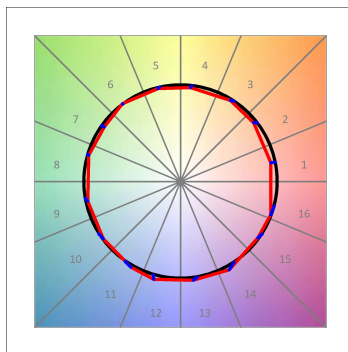

HANCE DOWNLIGHT

HD2SR30MF930NB

HANCE G2 DOWN SEMIREC 3000 9WW MFL BK

Description:

LAMP multidirectional semi-recessed downlight HANCE G2 DOWN SEMIREC 3000. Allowing 355° rotation and tilting up to 85°. Body and frame made of die-cast aluminium for proper thermal management. Black polycarbonate injection moulded anti-glare ring. 25° middle flood reflector. LED COB, 3000K and CRI90. Electronic ON OFF control gear included. IP20, IK07 ratings. Insulation Class II. LED life time: 72.000 L80B10 (Ta=25°C). Available finishes: Textured white and textured black.

Finish: Texturised black RAL 9011

Installation: Recessed

TECHNICAL SPECIFICATIONS:

Light output:	2.864 lm	°K :	3000
Plum:	28,3W	CRI :	90
Efficacy:	101,2 lm/w	R9 :	61
UGR:	<19	MacAdam:	3
Type:	COB	Power Supply:	220-240V 50/60Hz
LED Lifetime:	72.000 L80B10 (Ta=25°C)	Gear:	Electronic
Power:	25W		

Light output tolerance +/- 10%

CUSTOM MADE OPTIONS:

HANCE DOWNLIGHT

HD2SR30MF930NB

HANCE G2 DOWN SEMIREC 3000 9WW MFL BK

PHOTOMETRIC DATA :

HD2SR30MF930NB
 $\eta = 100\%$
 $I_{max} = 3926 \text{ cd/klm}$
 UTE:
 CIE: 101 100 100 100 100