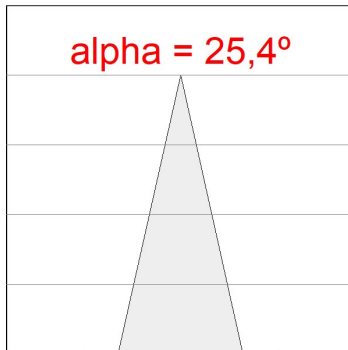

Light output tolerance +/- 10%

CUSTOM MADE OPTIONS:

HANCE DOWNLIGHT

HD2SR30MF930NB

HANCE G2 DOWN SEMIREC 3000 9WW MFL BK

PHOTOMETRIC DATA :

HD2SR30MF930NB
 $\eta = 100\%$
 $I_{max} = 3926 \text{ cd/klm}$
 UTE:
 CIE: 101 100 100 100 100