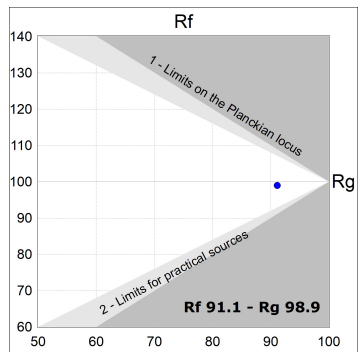

Finish: Texturised black RAL 9011

Installation: Recessed

TECHNICAL SPECIFICATIONS:

Light output:	2.864 lm	°K :	3000
Plum:	28,3W	CRI :	90
Efficacy:	101,2 lm/w	R9 :	61
UGR:	<19	MacAdam:	3
Type:	COB	Power Supply:	220-240V 50/60Hz
LED Lifetime:	72.000 L80B10 (Ta=25°C)	Gear:	Electronic
Power:	25W		

Light output tolerance +/- 10%

CUSTOM MADE OPTIONS:

HANCE DOWNLIGHT

HD2SR30MF930NB

HANCE G2 DOWN SEMIREC 3000 9WW MFL BK

PHOTOMETRIC DATA :

HD2SR30MF930NB
 $\eta = 100\%$
 $I_{max} = 3926 \text{ cd/klm}$
 UTE:
 CIE: 101 100 100 100 100