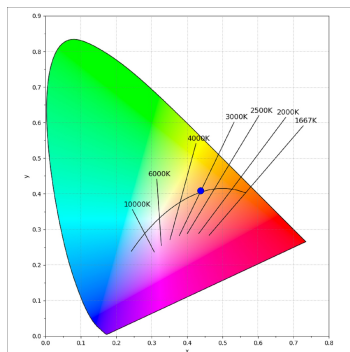

Light output tolerance +/- 10%

CUSTOM MADE OPTIONS:

HANCE DOWNLIGHT

HD2SR30MF930NB

HANCE G2 DOWN SEMIREC 3000 9WW MFL BK

PHOTOMETRIC DATA :

HD2SR30MF930NB
 $\eta = 100\%$
 $I_{max} = 3926 \text{ cd/klm}$
 UTE:
 CIE: 101 100 100 100 100