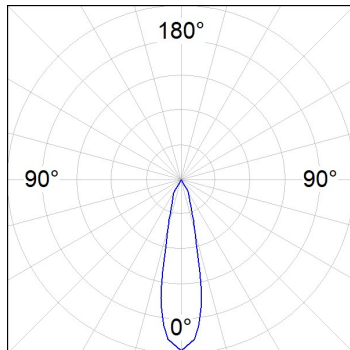

Finish: Texturised black RAL 9011

Installation: Recessed

TECHNICAL SPECIFICATIONS:

Light output:	2.864 lm	°K :	3000
Plum:	28,3W	CRI :	90
Efficacy:	101,2 lm/w	R9 :	61
UGR:	<19	MacAdam:	3
Type:	COB	Power Supply:	220-240V 50/60Hz
LED Lifetime:	72.000 L80B10 (Ta=25°C)	Gear:	Electronic
Power:	25W		

Light output tolerance +/- 10%

CUSTOM MADE OPTIONS:

HANCE DOWNLIGHT

HD2SR30MF930NB

HANCE G2 DOWN SEMIREC 3000 9WW MFL BK

PHOTOMETRIC DATA :

HD2SR30MF930NB
 $\eta = 100\%$
 $I_{max} = 3926 \text{ cd/klm}$
 UTE:
 CIE: 101 100 100 100 100