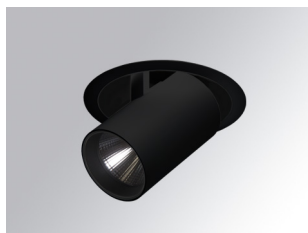

HANCE DOWNLIGHT

HD2SR30MF930NB

HANCE G2 DOWN SEMIREC 3000 9WW MFL BK

Description:

LAMP multidirectional semi-recessed downlight HANCE G2 DOWN SEMIREC 3000. Allowing 355° rotation and tilting up to 85°. Body and frame made of die-cast aluminium for proper thermal management. Black polycarbonate injection moulded anti-glare ring. 25° middle flood reflector. LED COB, 3000K and CRI90. Electronic ON OFF control gear included. IP20, IK07 ratings. Insulation Class II. LED life time: 72.000 L80B10 (Ta=25°C). Available finishes: Textured white and textured black.

Finish: Texturised black RAL 9011

Installation: Recessed

TECHNICAL SPECIFICATIONS:

Light output:	2.864 lm	°K :	3000
Plum:	28,3W	CRI :	90
Efficacy:	101,2 lm/w	R9 :	61
UGR:	<19	MacAdam:	3
Type:	COB	Power Supply:	220-240V 50/60Hz
LED Lifetime:	72.000 L80B10 (Ta=25°C)	Gear:	Electronic
Power:	25W		

Light output tolerance +/- 10%

CUSTOM MADE OPTIONS:

HANCE DOWNLIGHT

HD2SR30MF930NB

HANCE G2 DOWN SEMIREC 3000 9WW MFL BK

PHOTOMETRIC DATA :

HD2SR30MF930NB
 $\eta = 100\%$
 $I_{max} = 3926 \text{ cd/klm}$
 UTE:
 CIE: 101 100 100 100 100