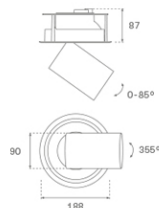

HANCE DOWNLIGHT

HD2SR30MF930NB

HANCE G2 DOWN SEMIREC 3000 9WW MFL BK

Description:

LAMP multidirectional semi-recessed downlight HANCE G2 DOWN SEMIREC 3000. Allowing 355° rotation and tilting up to 85°. Body and frame made of die-cast aluminium for proper thermal management. Black polycarbonate injection moulded anti-glare ring. 25° middle flood reflector. LED COB, 3000K and CRI90. Electronic ON OFF control gear included. IP20, IK07 ratings. Insulation Class II. LED life time: 72.000 L80B10 (Ta=25°C). Available finishes: Textured white and textured black.

Finish: Texturised black RAL 9011

Installation: Recessed

TECHNICAL SPECIFICATIONS:

Light output:	2.864 lm	°K :	3000
Plum:	28,3W	CRI :	90
Efficacy:	101,2 lm/w	R9 :	61
UGR:	<19	MacAdam:	3
Type:	COB	Power Supply:	220-240V 50/60Hz
LED Lifetime:	72.000 L80B10 (Ta=25°C)	Gear:	Electronic
Power:	25W		