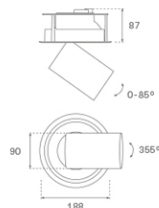

HD2SR30MF840NW

HANCE G2 DOWN SEMIREC 3000 NW MFL WH

Description:

LAMP multidirectional semi-recessed downlight HANCE G2 DOWN SEMIREC 3000. Allowing 355° rotation and tilting up to 85°. Body and frame made of die-cast aluminium for proper thermal management. Black polycarbonate injection moulded anti-glare ring. 25° middle flood reflector. LED COB, 4000K and CRI80. Electronic ON OFF control gear included. IP20, IK07 ratings. Insulation Class II. LED life time: 72.000 L80B10 (Ta=25°C). Available finishes: Textured white and textured black.

Finish: Texturised white RAL 9010

Installation: Recessed

TECHNICAL SPECIFICATIONS:

Light output:	3.549 lm	°K :	4000
Plum:	28,3W	CRI :	80
Efficacy:	125,4 lm/w	R9 :	64
UGR:	<19	MacAdam:	3
Type:	COB	Power Supply:	220-240V 50/60Hz
LED Lifetime:	72.000 L80B10 (Ta=25°C)	Gear:	Electronic
Power:	25W		