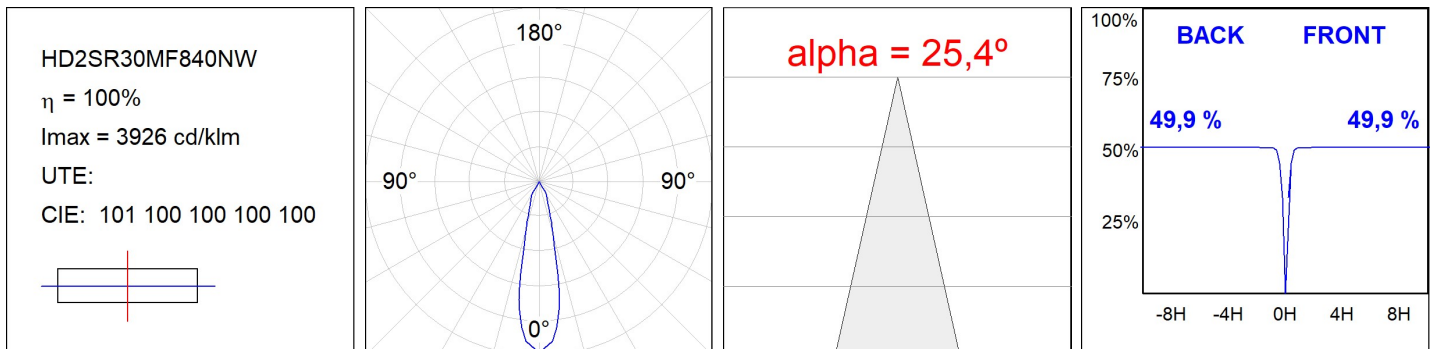

HD2SR30MF840NW

HANCE G2 DOWN SEMIREC 3000 NW MFL WH

Description:

LAMP multidirectional semi-recessed downlight HANCE G2 DOWN SEMIREC 3000. Allowing 355° rotation and tilting up to 85°. Body and frame made of die-cast aluminium for proper thermal management. Black polycarbonate injection moulded anti-glare ring. 25° middle flood reflector. LED COB, 4000K and CRI80. Electronic ON OFF control gear included. IP20, IK07 ratings. Insulation Class II. LED life time: 72.000 L80B10 (Ta=25°C). Available finishes: Textured white and textured black.

Finish: Texturised white RAL 9010

Installation: Recessed

TECHNICAL SPECIFICATIONS:

Light output:	3.549 lm	°K :	4000
Plum:	28,3W	CRI :	80
Efficacy:	125,4 lm/w	R9 :	64
UGR:	<19	MacAdam:	3
Type:	COB	Power Supply:	220-240V 50/60Hz
LED Lifetime:	72.000 L80B10 (Ta=25°C)	Gear:	Electronic
Power:	25W		

Light output tolerance +/- 10%

CUSTOM MADE OPTIONS:

HD2SR30MF840NW

HANCE G2 DOWN SEMIREC 3000 NW MFL WH

PHOTOMETRIC DATA :

ACCESORIES :

Optical

Product code: