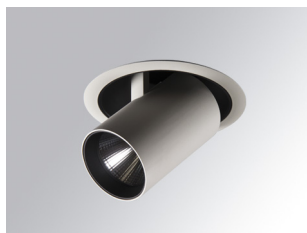

HD2SR30MF840NW

HANCE G2 DOWN SEMIREC 3000 NW MFL WH

Description:

LAMP multidirectional semi-recessed downlight HANCE G2 DOWN SEMIREC 3000. Allowing 355° rotation and tilting up to 85°. Body and frame made of die-cast aluminium for proper thermal management. Black polycarbonate injection moulded anti-glare ring. 25° middle flood reflector. LED COB, 4000K and CRI80. Electronic ON OFF control gear included. IP20, IK07 ratings. Insulation Class II. LED life time: 72.000 L80B10 (Ta=25°C). Available finishes: Textured white and textured black.

Finish: Texturised white RAL 9010

Installation: Recessed

TECHNICAL SPECIFICATIONS:

Light output:	3.549 lm	°K :	4000
Plum:	28,3W	CRI :	80
Efficacy:	125,4 lm/w	R9 :	64
UGR:	<19	MacAdam:	3
Type:	COB	Power Supply:	220-240V 50/60Hz
LED Lifetime:	72.000 L80B10 (Ta=25°C)	Gear:	Electronic
Power:	25W		