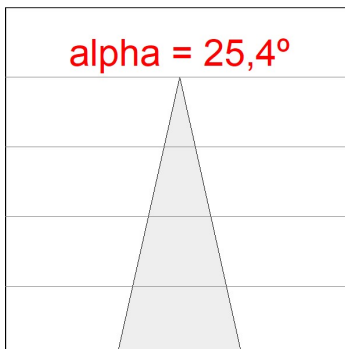

Light output tolerance +/- 10%

CUSTOM MADE OPTIONS:

HD2SR30MF840DW

HANCE G2 DOWN SEMIREC 3000 NW MFL DA WH

PHOTOMETRIC DATA :

HD2SR30MF840DW
 $\eta = 100\%$
 $I_{max} = 3926 \text{ cd/klm}$
UTE:
CIE: 101 100 100 100 100