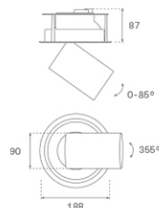

HD2SR30MF840DW

HANCE G2 DOWN SEMIREC 3000 NW MFL DA WH

Description:

LAMP multidirectional semi-recessed downlight HANCE G2 DOWN SEMIREC 3000. Allowing 355° rotation and tilting up to 85°. Body and frame made of die-cast aluminium for proper thermal management. Black polycarbonate injection moulded anti-glare ring. 25° middle flood reflector. LED COB, 4000K and CRI80. Electronic DALI control gear included. IP20, IK07 ratings. Insulation Class II. LED life time: 72.000 L80B10 (Ta=25°C). Available finishes: Textured white and textured black.

Finish: Texturised white RAL 9010

Installation: Recessed

TECHNICAL SPECIFICATIONS:

Light output:	3.549 lm	°K :	4000
Plum:	28,3W	CRI :	80
Efficacy:	125,4 lm/w	R9 :	64
UGR:	<19	MacAdam:	3
Type:	COB	Power Supply:	220-240V 50/60Hz
LED Lifetime:	72.000 L80B10 (Ta=25°C)	Gear:	Adjustable DALI
Power:	25W		