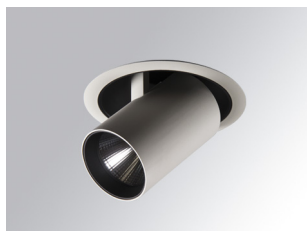

HD2SR30MF840DW

HANCE G2 DOWN SEMIREC 3000 NW MFL DA WH

Description:

LAMP multidirectional semi-recessed downlight HANCE G2 DOWN SEMIREC 3000. Allowing 355° rotation and tilting up to 85°. Body and frame made of die-cast aluminium for proper thermal management. Black polycarbonate injection moulded anti-glare ring. 25° middle flood reflector. LED COB, 4000K and CRI80. Electronic DALI control gear included. IP20, IK07 ratings. Insulation Class II. LED life time: 72.000 L80B10 (Ta=25°C). Available finishes: Textured white and textured black.

Finish: Texturised white RAL 9010

Installation: Recessed

TECHNICAL SPECIFICATIONS:

Light output:	3.549 lm	°K :	4000
Plum:	28,3W	CRI :	80
Efficacy:	125,4 lm/w	R9 :	64
UGR:	<19	MacAdam:	3
Type:	COB	Power Supply:	220-240V 50/60Hz
LED Lifetime:	72.000 L80B10 (Ta=25°C)	Gear:	Adjustable DALI
Power:	25W		