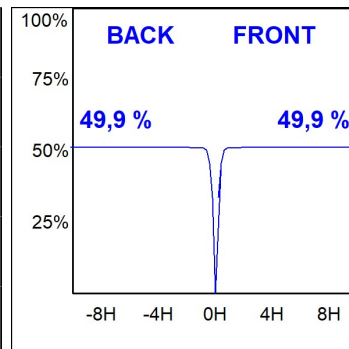

HD2SR30MF840DW

HANCE G2 DOWN SEMIREC 3000 NW MFL DA WH

Description:

LAMP multidirectional semi-recessed downlight HANCE G2 DOWN SEMIREC 3000. Allowing 355° rotation and tilting up to 85°. Body and frame made of die-cast aluminium for proper thermal management. Black polycarbonate injection moulded anti-glare ring. 25° middle flood reflector. LED COB, 4000K and CRI80. Electronic DALI control gear included. IP20, IK07 ratings. Insulation Class II. LED life time: 72.000 L80B10 (Ta=25°C). Available finishes: Textured white and textured black.

Finish: Texturised white RAL 9010

Installation: Recessed

TECHNICAL SPECIFICATIONS:

Light output:	3.549 lm	°K :	4000
Plum:	28,3W	CRI :	80
Efficacy:	125,4 lm/w	R9 :	64
UGR:	<19	MacAdam:	3
Type:	COB	Power Supply:	220-240V 50/60Hz
LED Lifetime:	72.000 L80B10 (Ta=25°C)	Gear:	Adjustable DALI
Power:	25W		

Light output tolerance +/- 10%

CUSTOM MADE OPTIONS:

HD2SR30MF840DW

HANCE G2 DOWN SEMIREC 3000 NW MFL DA WH

PHOTOMETRIC DATA :

HD2SR30MF840DW
 $\eta = 100\%$
 $I_{max} = 3926 \text{ cd/klm}$
UTE:
CIE: 101 100 100 100 100