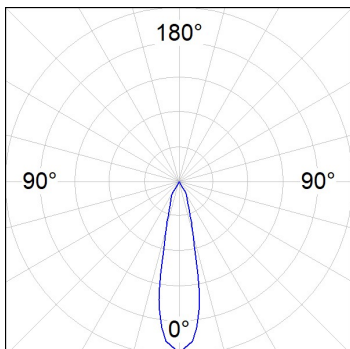

Finish: Texturised white RAL 9010

Installation: Recessed

TECHNICAL SPECIFICATIONS:

Light output:	3.549 lm	°K :	4000
Plum:	28,3W	CRI :	80
Efficacy:	125,4 lm/w	R9 :	64
UGR:	<19	MacAdam:	3
Type:	COB	Power Supply:	220-240V 50/60Hz
LED Lifetime:	72.000 L80B10 (Ta=25°C)	Gear:	Adjustable DALI
Power:	25W		

Light output tolerance +/- 10%

CUSTOM MADE OPTIONS:

HD2SR30MF840DW

HANCE G2 DOWN SEMIREC 3000 NW MFL DA WH

PHOTOMETRIC DATA :

HD2SR30MF840DW
 $\eta = 100\%$
 $I_{max} = 3926 \text{ cd/klm}$
UTE:
CIE: 101 100 100 100 100