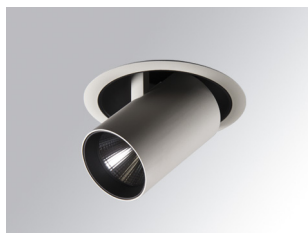

HANCE DOWNLIGHT

HD2SR30MF830NW

HANCE G2 DOWN SEMIREC 3000 WW MFL WH

Description:

LAMP multidirectional semi-recessed downlight HANCE G2 DOWN SEMIREC 3000. Allowing 355° rotation and tilting up to 85°. Body and frame made of die-cast aluminium for proper thermal management. Black polycarbonate injection moulded anti-glare ring. 25° middle flood reflector. LED COB, 3000K and CRI80. Electronic ON OFF control gear included. IP20, IK07 ratings. Insulation Class II. LED life time: 72.000 L80B10 (Ta=25°C). Available finishes: Textured white and textured black.

Finish: Texturised white RAL 9010

Installation: Recessed

TECHNICAL SPECIFICATIONS:

Light output:	3.356 lm	°K :	3000
Plum:	28,3W	CRI :	80
Efficacy:	118,6 lm/w	R9 :	61
UGR:	<19	MacAdam:	3
Type:	COB	Power Supply:	220-240V 50/60Hz
LED Lifetime:	72.000 L80B10 (Ta=25°C)	Gear:	Electronic
Power:	25W		