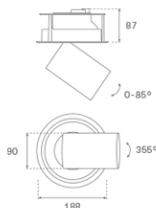

HANCE DOWNLIGHT

HD2SR30MF830NW

HANCE G2 DOWN SEMIREC 3000 WW MFL WH

Description:

LAMP multidirectional semi-recessed downlight HANCE G2 DOWN SEMIREC 3000. Allowing 355° rotation and tilting up to 85°. Body and frame made of die-cast aluminium for proper thermal management. Black polycarbonate injection moulded anti-glare ring. 25° middle flood reflector. LED COB, 3000K and CRI80. Electronic ON OFF control gear included. IP20, IK07 ratings. Insulation Class II. LED life time: 72.000 L80B10 (Ta=25°C). Available finishes: Textured white and textured black.

Finish: Texturised white RAL 9010

Installation: Recessed

TECHNICAL SPECIFICATIONS:

Light output:	3.356 lm	°K :	3000
Plum:	28,3W	CRI :	80
Efficacy:	118,6 lm/w	R9 :	61
UGR:	<19	MacAdam:	3
Type:	COB	Power Supply:	220-240V 50/60Hz
LED Lifetime:	72.000 L80B10 (Ta=25°C)	Gear:	Electronic
Power:	25W		

Light output tolerance +/- 10%

CUSTOM MADE OPTIONS:

HD2SR30MF830NW

HANCE G2 DOWN SEMIREC 3000 WW MFL WH

PHOTOMETRIC DATA :

HD2SR30MF830NW
 $\eta = 100\%$
 $I_{max} = 3926 \text{ cd/klm}$
UTE:
CIE: 101 100 100 100 100