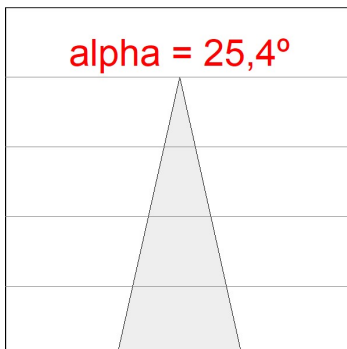

Light output tolerance +/- 10%

CUSTOM MADE OPTIONS:

HD2SR30MF830NW

HANCE G2 DOWN SEMIREC 3000 WW MFL WH

PHOTOMETRIC DATA :

HD2SR30MF830NW
 $\eta = 100\%$
 $I_{max} = 3926 \text{ cd/klm}$
UTE:
CIE: 101 100 100 100 100