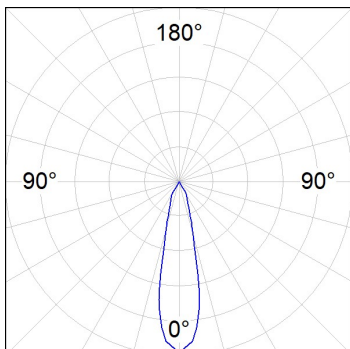

Finish: Texturised white RAL 9010

Installation: Recessed

TECHNICAL SPECIFICATIONS:

Light output:	3.356 lm	°K :	3000
Plum:	28,3W	CRI :	80
Efficacy:	118,6 lm/w	R9 :	61
UGR:	<19	MacAdam:	3
Type:	COB	Power Supply:	220-240V 50/60Hz
LED Lifetime:	72.000 L80B10 (Ta=25°C)	Gear:	Electronic
Power:	25W		

Light output tolerance +/- 10%

CUSTOM MADE OPTIONS:

HD2SR30MF830NW

HANCE G2 DOWN SEMIREC 3000 WW MFL WH

PHOTOMETRIC DATA :

HD2SR30MF830NW
 $\eta = 100\%$
 $I_{max} = 3926 \text{ cd/klm}$
UTE:
CIE: 101 100 100 100 100