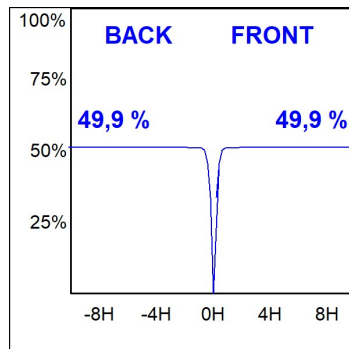

HANCE DOWNLIGHT

HD2SR30MF830NW

HANCE G2 DOWN SEMIREC 3000 WW MFL WH

Description:

LAMP multidirectional semi-recessed downlight HANCE G2 DOWN SEMIREC 3000. Allowing 355° rotation and tilting up to 85°. Body and frame made of die-cast aluminium for proper thermal management. Black polycarbonate injection moulded anti-glare ring. 25° middle flood reflector. LED COB, 3000K and CRI80. Electronic ON OFF control gear included. IP20, IK07 ratings. Insulation Class II. LED life time: 72.000 L80B10 (Ta=25°C). Available finishes: Textured white and textured black.

Finish: Texturised white RAL 9010

Installation: Recessed

TECHNICAL SPECIFICATIONS:

Light output:	3.356 lm	°K :	3000
Plum:	28,3W	CRI :	80
Efficacy:	118,6 lm/w	R9 :	61
UGR:	<19	MacAdam:	3
Type:	COB	Power Supply:	220-240V 50/60Hz
LED Lifetime:	72.000 L80B10 (Ta=25°C)	Gear:	Electronic
Power:	25W		

Light output tolerance +/- 10%

CUSTOM MADE OPTIONS:

HD2SR30MF830NW

HANCE G2 DOWN SEMIREC 3000 WW MFL WH

PHOTOMETRIC DATA :

HD2SR30MF830NW
 $\eta = 100\%$
 $I_{max} = 3926 \text{ cd/klm}$
UTE:
CIE: 101 100 100 100 100