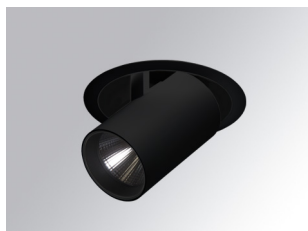

HANCE DOWNLIGHT

HD2SR30MF830NB

HANCE G2 DOWN SEMIREC 3000 WW MFL BK

Description:

LAMP multidirectional semi-recessed downlight HANCE G2 DOWN SEMIREC 3000. Allowing 355° rotation and tilting up to 85°. Body and frame made of die-cast aluminium for proper thermal management. Black polycarbonate injection moulded anti-glare ring. 25° middle flood reflector. LED COB, 3000K and CRI80. Electronic ON OFF control gear included. IP20, IK07 ratings. Insulation Class II. LED life time: 72.000 L80B10 (Ta=25°C). Available finishes: Textured white and textured black.

Finish: Texturised black RAL 9011

Installation: Recessed

TECHNICAL SPECIFICATIONS:

Light output:	3.356 lm	°K :	3000
Plum:	28,3W	CRI :	80
Efficacy:	118,6 lm/w	R9 :	61
UGR:	<19	MacAdam:	3
Type:	COB	Power Supply:	220-240V 50/60Hz
LED Lifetime:	72.000 L80B10 (Ta=25°C)	Gear:	Electronic
Power:	25W		