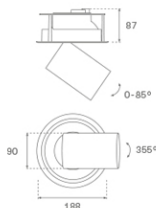

HANCE DOWNLIGHT

HD2SR30MF830NB

HANCE G2 DOWN SEMIREC 3000 WW MFL BK

Description:

LAMP multidirectional semi-recessed downlight HANCE G2 DOWN SEMIREC 3000. Allowing 355° rotation and tilting up to 85°. Body and frame made of die-cast aluminium for proper thermal management. Black polycarbonate injection moulded anti-glare ring. 25° middle flood reflector. LED COB, 3000K and CRI80. Electronic ON OFF control gear included. IP20, IK07 ratings. Insulation Class II. LED life time: 72.000 L80B10 (Ta=25°C). Available finishes: Textured white and textured black.

Finish: Texturised black RAL 9011

Installation: Recessed

TECHNICAL SPECIFICATIONS:

Light output:	3.356 lm	°K :	3000
Plum:	28,3W	CRI :	80
Efficacy:	118,6 lm/w	R9 :	61
UGR:	<19	MacAdam:	3
Type:	COB	Power Supply:	220-240V 50/60Hz
LED Lifetime:	72.000 L80B10 (Ta=25°C)	Gear:	Electronic
Power:	25W		