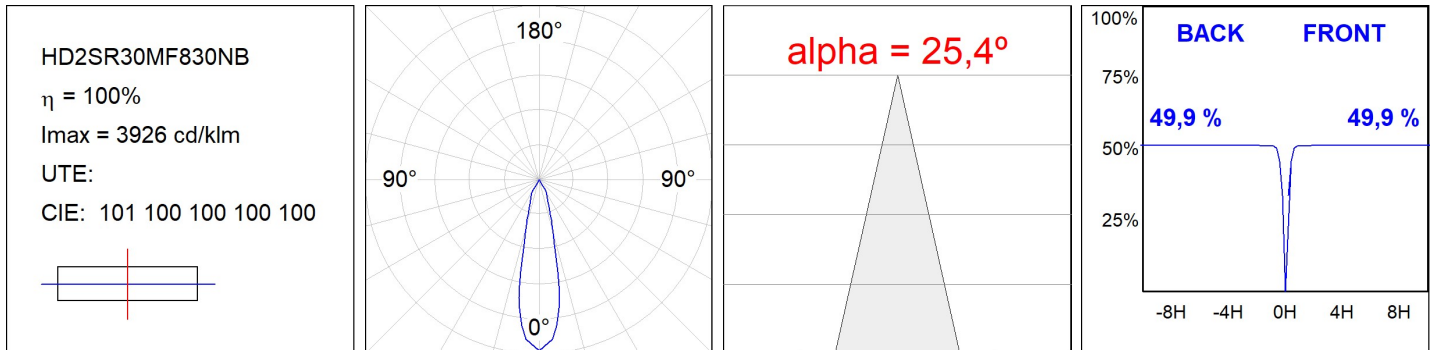

Finish: Texturised black RAL 9011

Installation: Recessed

TECHNICAL SPECIFICATIONS:

Light output:	3.356 lm	°K :	3000
Plum:	28,3W	CRI :	80
Efficacy:	118,6 lm/w	R9 :	61
UGR:	<19	MacAdam:	3
Type:	COB	Power Supply:	220-240V 50/60Hz
LED Lifetime:	72.000 L80B10 (Ta=25°C)	Gear:	Electronic
Power:	25W		

Light output tolerance +/- 10%

CUSTOM MADE OPTIONS:

HANCE DOWNLIGHT

HD2SR30MF830NB

HANCE G2 DOWN SEMIREC 3000 WW MFL BK

PHOTOMETRIC DATA :

ACCESORIES :

Optical