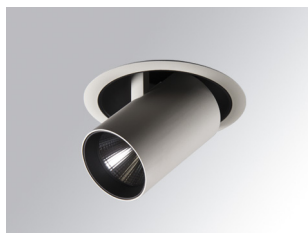

# HANCE DOWNLIGHT

HD2SR30MF830DW

## HANCE G2 DOWN SEMIREC 3000 WW MFL DA WH

### Description:

LAMP multidirectional semi-recessed downlight HANCE G2 DOWN SEMIREC 3000. Allowing 355° rotation and tilting up to 85°. Body and frame made of die-cast aluminium for proper thermal management. Black polycarbonate injection moulded anti-glare ring. 25° middle flood reflector. LED COB, 3000K and CRI80. Electronic DALI control gear included. IP20, IK07 ratings. Insulation Class II. LED life time: 72.000 L80B10 (Ta=25°C). Available finishes: Textured white and textured black.

**Finish:** Texturised white RAL 9010

**Installation:** Recessed