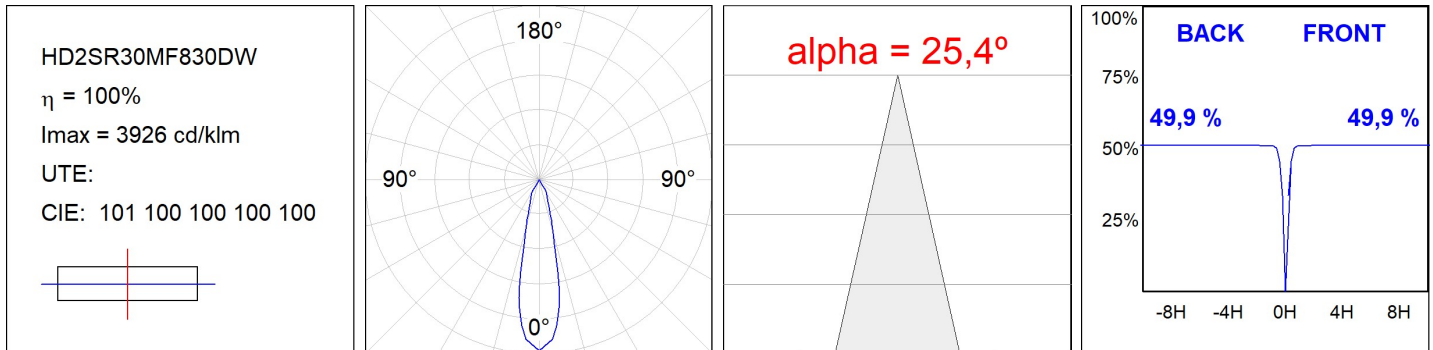

HANCE DOWNLIGHT

HD2SR30MF830DW

HANCE G2 DOWN SEMIREC 3000 WW MFL DA WH

PHOTOMETRIC DATA :