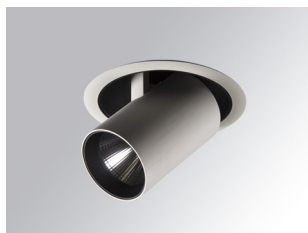

HANCE DOWNLIGHT

HD2SR30FL940NW

HANCE G2 DOWN SEMIREC 3000 9NW FL WH

Description:

LAMP multidirectional semi-recessed downlight HANCE G2 DOWN SEMIREC 3000. Allowing 355° rotation and tilting up to 85°. Body and frame made of die-cast aluminium for proper thermal management. Black polycarbonate injection moulded anti-glare ring. 35° flood reflector. LED COB, 4000K and CRI90. Electronic ON OFF control gear included. IP20, IK07 ratings. Insulation Class II. LED life time: 72.000 L80B10 (Ta=25°C). Available finishes: Textured white and textured black.

Finish: Texturised white RAL 9010

Installation: Recessed

TECHNICAL SPECIFICATIONS:

Light output:	2.826 lm	°K :	4000
Plum:	28,3W	CRI :	90
Efficacy:	99,9 lm/w	R9 :	64
UGR:	<19	MacAdam:	3
Type:	COB	Power Supply:	220-240V 50/60Hz
LED Lifetime:	72.000 L80B10 (Ta=25°C)	Gear:	Electronic
Power:	25W		