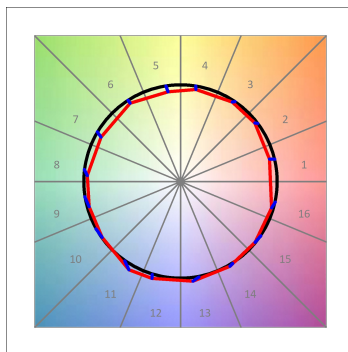

HANCE DOWNLIGHT

HD2SR30FL940NW

HANCE G2 DOWN SEMIREC 3000 9NW FL WH

Description:

LAMP multidirectional semi-recessed downlight HANCE G2 DOWN SEMIREC 3000. Allowing 355° rotation and tilting up to 85°. Body and frame made of die-cast aluminium for proper thermal management. Black polycarbonate injection moulded anti-glare ring. 35° flood reflector. LED COB, 4000K and CRI90. Electronic ON OFF control gear included. IP20, IK07 ratings. Insulation Class II. LED life time: 72.000 L80B10 (Ta=25°C). Available finishes: Textured white and textured black.

Finish: Texturised white RAL 9010

Installation: Recessed

TECHNICAL SPECIFICATIONS:

Light output:	2.826 lm	°K :	4000
Plum:	28,3W	CRI :	90
Efficacy:	99,9 lm/w	R9 :	64
UGR:	<19	MacAdam:	3
Type:	COB	Power Supply:	220-240V 50/60Hz
LED Lifetime:	72.000 L80B10 (Ta=25°C)	Gear:	Electronic
Power:	25W		

Light output tolerance +/- 10%

CUSTOM MADE OPTIONS:

HANCE DOWNLIGHT

HD2SR30FL940NW

HANCE G2 DOWN SEMIREC 3000 9NW FL WH

PHOTOMETRIC DATA :

HD2SR30FL940NW
 $\eta = 100\%$
 $I_{max} = 2005 \text{ cd/klm}$
 UTE:
 CIE: 100 100 100 100 100