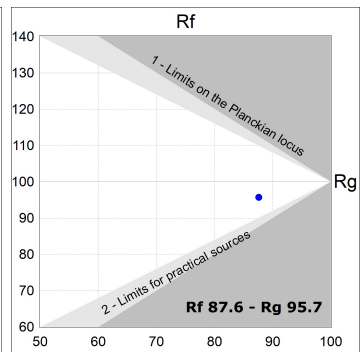

Finish: Texturised white RAL 9010

Installation: Recessed

TECHNICAL SPECIFICATIONS:

Light output:	2.826 lm	°K :	4000
Plum:	28,3W	CRI :	90
Efficacy:	99,9 lm/w	R9 :	64
UGR:	<19	MacAdam:	3
Type:	COB	Power Supply:	220-240V 50/60Hz
LED Lifetime:	72.000 L80B10 (Ta=25°C)	Gear:	Electronic
Power:	25W		

Light output tolerance +/- 10%

CUSTOM MADE OPTIONS:

HANCE DOWNLIGHT

HD2SR30FL940NW

HANCE G2 DOWN SEMIREC 3000 9NW FL WH

PHOTOMETRIC DATA :

HD2SR30FL940NW
 $\eta = 100\%$
 $I_{max} = 2005 \text{ cd/klm}$
 UTE:
 CIE: 100 100 100 100 100