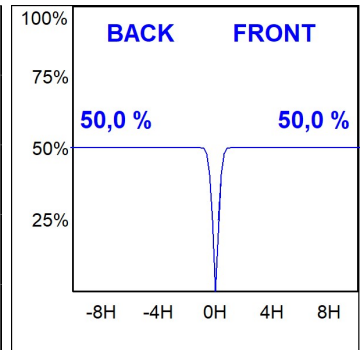

Finish: Texturised white RAL 9010

Installation: Recessed

TECHNICAL SPECIFICATIONS:

Light output:	2.826 lm	°K :	4000
Plum:	28,3W	CRI :	90
Efficacy:	99,9 lm/w	R9 :	64
UGR:	<19	MacAdam:	3
Type:	COB	Power Supply:	220-240V 50/60Hz
LED Lifetime:	72.000 L80B10 (Ta=25°C)	Gear:	Electronic
Power:	25W		

Light output tolerance +/- 10%

CUSTOM MADE OPTIONS:

HANCE DOWNLIGHT

HD2SR30FL940NW

HANCE G2 DOWN SEMIREC 3000 9NW FL WH

PHOTOMETRIC DATA :

HD2SR30FL940NW
 $\eta = 100\%$
 $I_{max} = 2005 \text{ cd/klm}$
 UTE:
 CIE: 100 100 100 100 100