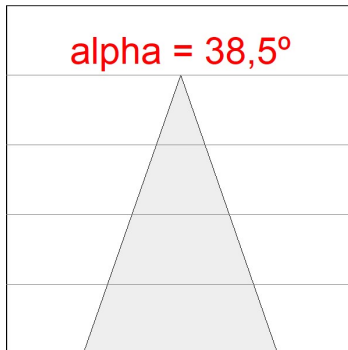

Light output tolerance +/- 10%

CUSTOM MADE OPTIONS:

HANCE DOWNLIGHT

HD2SR30FL940NW

HANCE G2 DOWN SEMIREC 3000 9NW FL WH

PHOTOMETRIC DATA :

HD2SR30FL940NW
 $\eta = 100\%$
 $I_{max} = 2005 \text{ cd/klm}$
 UTE:
 CIE: 100 100 100 100 100