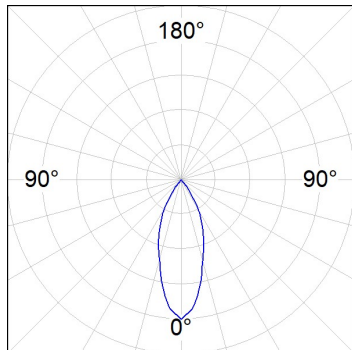

Finish: Texturised white RAL 9010

Installation: Recessed

TECHNICAL SPECIFICATIONS:

Light output:	2.826 lm	°K :	4000
Plum:	28,3W	CRI :	90
Efficacy:	99,9 lm/w	R9 :	64
UGR:	<19	MacAdam:	3
Type:	COB	Power Supply:	220-240V 50/60Hz
LED Lifetime:	72.000 L80B10 (Ta=25°C)	Gear:	Electronic
Power:	25W		

Light output tolerance +/- 10%

CUSTOM MADE OPTIONS:

HANCE DOWNLIGHT

HD2SR30FL940NW

HANCE G2 DOWN SEMIREC 3000 9NW FL WH

PHOTOMETRIC DATA :

HD2SR30FL940NW
 $\eta = 100\%$
 $I_{max} = 2005 \text{ cd/klm}$
 UTE:
 CIE: 100 100 100 100 100