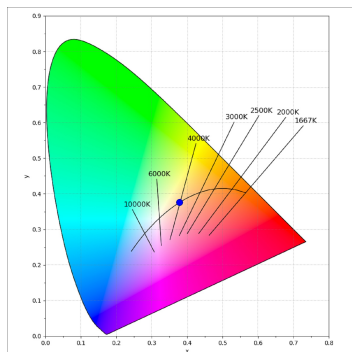

Finish: Texturised white RAL 9010

Installation: Recessed

TECHNICAL SPECIFICATIONS:

Light output:	2.826 lm	°K :	4000
Plum:	28,3W	CRI :	90
Efficacy:	99,9 lm/w	R9 :	64
UGR:	<19	MacAdam:	3
Type:	COB	Power Supply:	220-240V 50/60Hz
LED Lifetime:	72.000 L80B10 (Ta=25°C)	Gear:	Electronic
Power:	25W		

Light output tolerance +/- 10%

CUSTOM MADE OPTIONS:

HANCE DOWNLIGHT

HD2SR30FL940NW

HANCE G2 DOWN SEMIREC 3000 9NW FL WH

PHOTOMETRIC DATA :

HD2SR30FL940NW
 $\eta = 100\%$
 $I_{max} = 2005 \text{ cd/klm}$
 UTE:
 CIE: 100 100 100 100 100