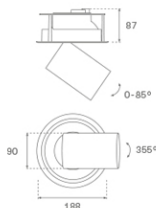

HANCE DOWNLIGHT

HD2SR30FL940NW

HANCE G2 DOWN SEMIREC 3000 9NW FL WH

Description:

LAMP multidirectional semi-recessed downlight HANCE G2 DOWN SEMIREC 3000. Allowing 355° rotation and tilting up to 85°. Body and frame made of die-cast aluminium for proper thermal management. Black polycarbonate injection moulded anti-glare ring. 35° flood reflector. LED COB, 4000K and CRI90. Electronic ON OFF control gear included. IP20, IK07 ratings. Insulation Class II. LED life time: 72.000 L80B10 (Ta=25°C). Available finishes: Textured white and textured black.

Finish: Texturised white RAL 9010

Installation: Recessed

TECHNICAL SPECIFICATIONS:

Light output:	2.826 lm	°K :	4000
Plum:	28,3W	CRI :	90
Efficacy:	99,9 lm/w	R9 :	64
UGR:	<19	MacAdam:	3
Type:	COB	Power Supply:	220-240V 50/60Hz
LED Lifetime:	72.000 L80B10 (Ta=25°C)	Gear:	Electronic
Power:	25W		