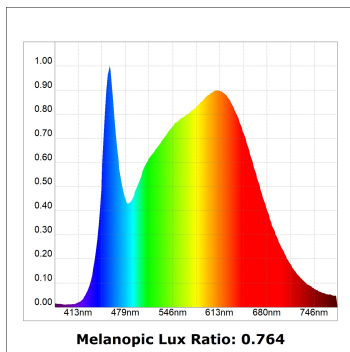

Finish: Texturised white RAL 9010

Installation: Recessed

TECHNICAL SPECIFICATIONS:

Light output:	2.826 lm	°K :	4000
Plum:	28,3W	CRI :	90
Efficacy:	99,9 lm/w	R9 :	64
UGR:	<19	MacAdam:	3
Type:	COB	Power Supply:	220-240V 50/60Hz
LED Lifetime:	72.000 L80B10 (Ta=25°C)	Gear:	Electronic
Power:	25W		

Light output tolerance +/- 10%

CUSTOM MADE OPTIONS:

HANCE DOWNLIGHT

HD2SR30FL940NW

HANCE G2 DOWN SEMIREC 3000 9NW FL WH

PHOTOMETRIC DATA :

HD2SR30FL940NW
 $\eta = 100\%$
 $I_{max} = 2005 \text{ cd/klm}$
 UTE:
 CIE: 100 100 100 100 100