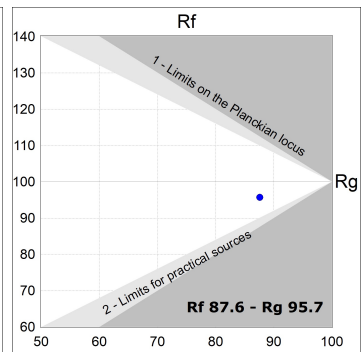

HANCE DOWNLIGHT

HD2SR30FL940NB

HANCE G2 DOWN SEMIREC 3000 9NW FL BK

PHOTOMETRIC DATA :

HD2SR30FL940NB
 $\eta = 100\%$
 $I_{max} = 2005 \text{ cd/klm}$
UTE:
CIE: 100 100 100 100 100