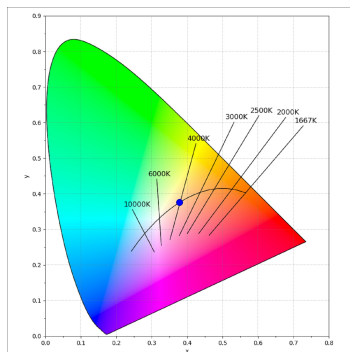

HANCE DOWNLIGHT

HD2SR30FL940NB

HANCE G2 DOWN SEMIREC 3000 9NW FL BK

PHOTOMETRIC DATA :

HD2SR30FL940NB
 $\eta = 100\%$
 $I_{max} = 2005 \text{ cd/klm}$
UTE:
CIE: 100 100 100 100 100