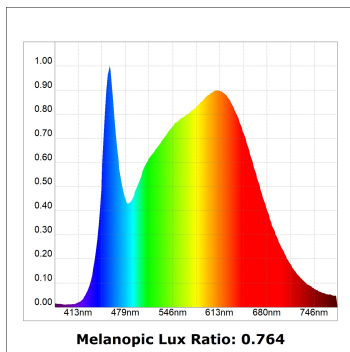

HANCE DOWNLIGHT

HD2SR30FL940NB

HANCE G2 DOWN SEMIREC 3000 9NW FL BK

PHOTOMETRIC DATA :

HD2SR30FL940NB
 $\eta = 100\%$
 $I_{max} = 2005 \text{ cd/klm}$
UTE:
CIE: 100 100 100 100 100