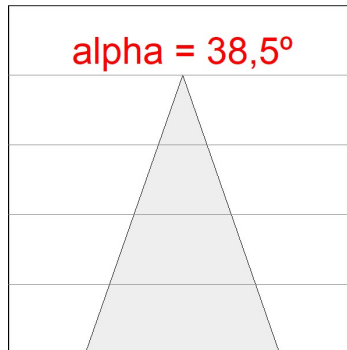

HANCE DOWNLIGHT

HD2SR30FL940NB

HANCE G2 DOWN SEMIREC 3000 9NW FL BK

PHOTOMETRIC DATA :

HD2SR30FL940NB
 $\eta = 100\%$
 $I_{max} = 2005 \text{ cd/klm}$
UTE:
CIE: 100 100 100 100 100