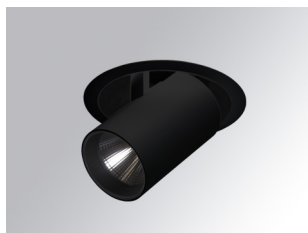

# HANCE DOWNLIGHT

HD2SR30FL940NB

## HANCE G2 DOWN SEMIREC 3000 9NW FL BK

### Description:

LAMP multidirectional semi-recessed downlight HANCE G2 DOWN SEMIREC 3000. Allowing 355° rotation and tilting up to 85°. Body and frame made of die-cast aluminium for proper thermal management. Black polycarbonate injection moulded anti-glare ring. 35° flood reflector. LED COB, 4000K and CRI90. Electronic ON OFF control gear included. IP20, IK07 ratings. Insulation Class II. LED life time: 72.000 L80B10 (Ta=25°C). Available finishes: Textured white and textured black.

**Finish:** Texturised black RAL 9011

**Installation:** Recessed