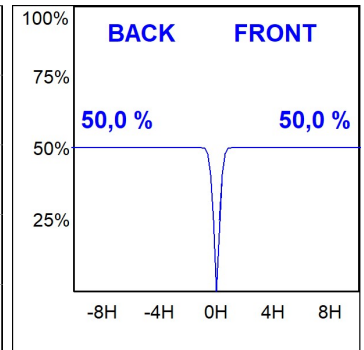

HANCE DOWNLIGHT

HD2SR30FL940NB

HANCE G2 DOWN SEMIREC 3000 9NW FL BK

PHOTOMETRIC DATA :

HD2SR30FL940NB
 $\eta = 100\%$
 $I_{max} = 2005 \text{ cd/klm}$
UTE:
CIE: 100 100 100 100 100