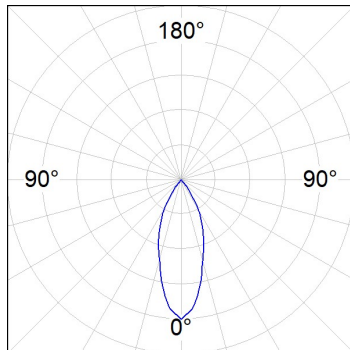

HANCE DOWNLIGHT

HD2SR30FL940NB

HANCE G2 DOWN SEMIREC 3000 9NW FL BK

PHOTOMETRIC DATA :

HD2SR30FL940NB
 $\eta = 100\%$
 $I_{max} = 2005 \text{ cd/klm}$
UTE:
CIE: 100 100 100 100 100