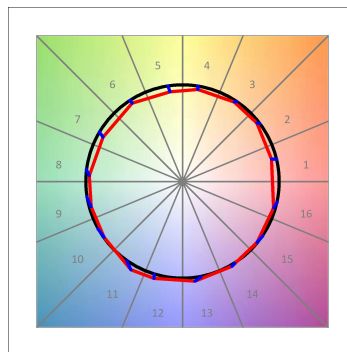

HANCE DOWNLIGHT

HD2SR30FL940NB

HANCE G2 DOWN SEMIREC 3000 9NW FL BK

PHOTOMETRIC DATA :

HD2SR30FL940NB
 $\eta = 100\%$
 $I_{max} = 2005 \text{ cd/klm}$
UTE:
CIE: 100 100 100 100 100