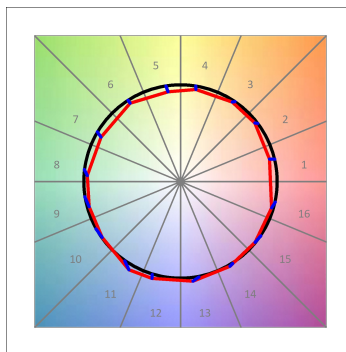

HANCE DOWNLIGHT

HD2SR30FL940DW

HANCE G2 DOWN SEMIREC 3000 9NW FL DA WH

Description:

LAMP multidirectional semi-recessed downlight HANCE G2 DOWN SEMIREC 3000. Allowing 355° rotation and tilting up to 85°. Body and frame made of die-cast aluminium for proper thermal management. Black polycarbonate injection moulded anti-glare ring. 35° flood reflector. LED COB, 4000K and CRI90. Electronic DALI control gear included. IP20, IK07 ratings. Insulation Class II. LED life time: 72.000 L80B10 (Ta=25°C). Available finishes: Textured white and textured black.

Finish: Texturised white RAL 9010

Installation: Recessed

TECHNICAL SPECIFICATIONS:

Light output:	2.826 lm	°K :	4000
Plum:	28,3W	CRI :	90
Efficacy:	99,9 lm/w	R9 :	64
UGR:	<19	MacAdam:	3
Type:	COB	Power Supply:	220-240V 50/60Hz
LED Lifetime:	72.000 L80B10 (Ta=25°C)	Gear:	Adjustable DALI
Power:	25W		

Light output tolerance +/- 10%

CUSTOM MADE OPTIONS:

HANCE DOWNLIGHT

HD2SR30FL940DW

HANCE G2 DOWN SEMIREC 3000 9NW FL DA WH

PHOTOMETRIC DATA :

HD2SR30FL940DW
 $\eta = 100\%$
 $I_{max} = 2005 \text{ cd/klm}$
 UTE:
 CIE: 100 100 100 100 100