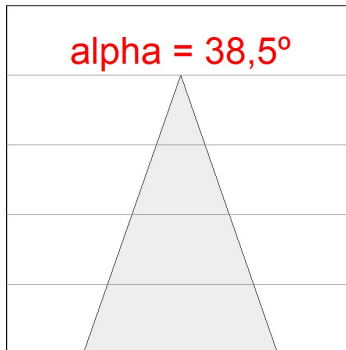

Light output tolerance +/- 10%

CUSTOM MADE OPTIONS:

HANCE DOWNLIGHT

HD2SR30FL940DW

HANCE G2 DOWN SEMIREC 3000 9NW FL DA WH

PHOTOMETRIC DATA :

HD2SR30FL940DW
 $\eta = 100\%$
 $I_{max} = 2005 \text{ cd/klm}$
 UTE:
 CIE: 100 100 100 100 100