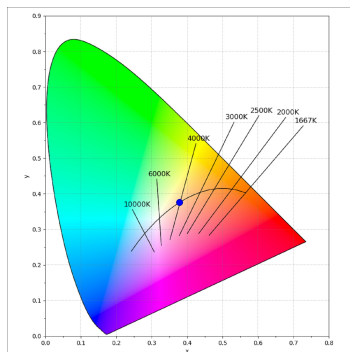

Finish: Texturised white RAL 9010

Installation: Recessed

TECHNICAL SPECIFICATIONS:

Light output:	2.826 lm	°K :	4000
Plum:	28,3W	CRI :	90
Efficacy:	99,9 lm/w	R9 :	64
UGR:	<19	MacAdam:	3
Type:	COB	Power Supply:	220-240V 50/60Hz
LED Lifetime:	72.000 L80B10 (Ta=25°C)	Gear:	Adjustable DALI
Power:	25W		

Light output tolerance +/- 10%

CUSTOM MADE OPTIONS:

HANCE DOWNLIGHT

HD2SR30FL940DW

HANCE G2 DOWN SEMIREC 3000 9NW FL DA WH

PHOTOMETRIC DATA :

HD2SR30FL940DW
 $\eta = 100\%$
 $I_{max} = 2005 \text{ cd/klm}$
 UTE:
 CIE: 100 100 100 100 100