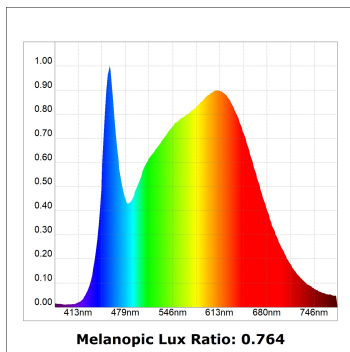

Finish: Texturised white RAL 9010

Installation: Recessed

TECHNICAL SPECIFICATIONS:

Light output:	2.826 lm	°K :	4000
Plum:	28,3W	CRI :	90
Efficacy:	99,9 lm/w	R9 :	64
UGR:	<19	MacAdam:	3
Type:	COB	Power Supply:	220-240V 50/60Hz
LED Lifetime:	72.000 L80B10 (Ta=25°C)	Gear:	Adjustable DALI
Power:	25W		

Light output tolerance +/- 10%

CUSTOM MADE OPTIONS:

HANCE DOWNLIGHT

HD2SR30FL940DW

HANCE G2 DOWN SEMIREC 3000 9NW FL DA WH

PHOTOMETRIC DATA :

HD2SR30FL940DW
 $\eta = 100\%$
 $I_{max} = 2005 \text{ cd/klm}$
 UTE:
 CIE: 100 100 100 100 100