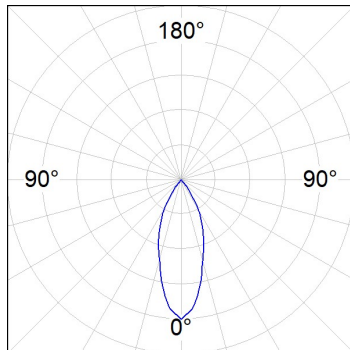

Finish: Texturised white RAL 9010

Installation: Recessed

TECHNICAL SPECIFICATIONS:

Light output:	2.826 lm	°K :	4000
Plum:	28,3W	CRI :	90
Efficacy:	99,9 lm/w	R9 :	64
UGR:	<19	MacAdam:	3
Type:	COB	Power Supply:	220-240V 50/60Hz
LED Lifetime:	72.000 L80B10 (Ta=25°C)	Gear:	Adjustable DALI
Power:	25W		

Light output tolerance +/- 10%

CUSTOM MADE OPTIONS:

HANCE DOWNLIGHT

HD2SR30FL940DW

HANCE G2 DOWN SEMIREC 3000 9NW FL DA WH

PHOTOMETRIC DATA :

HD2SR30FL940DW
 $\eta = 100\%$
 $I_{max} = 2005 \text{ cd/klm}$
 UTE:
 CIE: 100 100 100 100 100