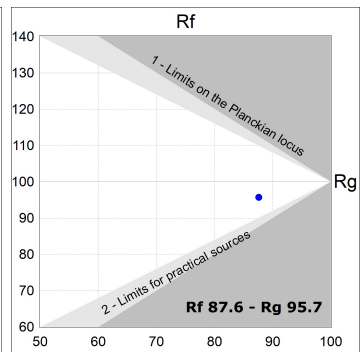

Finish: Texturised white RAL 9010

Installation: Recessed

TECHNICAL SPECIFICATIONS:

Light output:	2.826 lm	°K :	4000
Plum:	28,3W	CRI :	90
Efficacy:	99,9 lm/w	R9 :	64
UGR:	<19	MacAdam:	3
Type:	COB	Power Supply:	220-240V 50/60Hz
LED Lifetime:	72.000 L80B10 (Ta=25°C)	Gear:	Adjustable DALI
Power:	25W		

Light output tolerance +/- 10%

CUSTOM MADE OPTIONS:

HANCE DOWNLIGHT

HD2SR30FL940DW

HANCE G2 DOWN SEMIREC 3000 9NW FL DA WH

PHOTOMETRIC DATA :

HD2SR30FL940DW
 $\eta = 100\%$
 $I_{max} = 2005 \text{ cd/klm}$
 UTE:
 CIE: 100 100 100 100 100