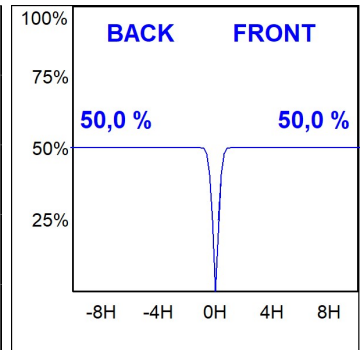

Finish: Texturised white RAL 9010

Installation: Recessed

TECHNICAL SPECIFICATIONS:

Light output:	2.826 lm	°K :	4000
Plum:	28,3W	CRI :	90
Efficacy:	99,9 lm/w	R9 :	64
UGR:	<19	MacAdam:	3
Type:	COB	Power Supply:	220-240V 50/60Hz
LED Lifetime:	72.000 L80B10 (Ta=25°C)	Gear:	Adjustable DALI
Power:	25W		

Light output tolerance +/- 10%

CUSTOM MADE OPTIONS:

HANCE DOWNLIGHT

HD2SR30FL940DW

HANCE G2 DOWN SEMIREC 3000 9NW FL DA WH

PHOTOMETRIC DATA :

HD2SR30FL940DW
 $\eta = 100\%$
 $I_{max} = 2005 \text{ cd/klm}$
 UTE:
 CIE: 100 100 100 100 100