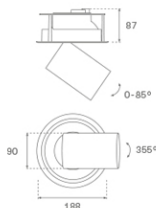

HANCE DOWNLIGHT

HD2SR30FL940DW

HANCE G2 DOWN SEMIREC 3000 9NW FL DA WH

Description:

LAMP multidirectional semi-recessed downlight HANCE G2 DOWN SEMIREC 3000. Allowing 355° rotation and tilting up to 85°. Body and frame made of die-cast aluminium for proper thermal management. Black polycarbonate injection moulded anti-glare ring. 35° flood reflector. LED COB, 4000K and CRI90. Electronic DALI control gear included. IP20, IK07 ratings. Insulation Class II. LED life time: 72.000 L80B10 (Ta=25°C). Available finishes: Textured white and textured black.

Finish: Texturised white RAL 9010

Installation: Recessed

TECHNICAL SPECIFICATIONS:

Light output:	2.826 lm	°K :	4000
Plum:	28,3W	CRI :	90
Efficacy:	99,9 lm/w	R9 :	64
UGR:	<19	MacAdam:	3
Type:	COB	Power Supply:	220-240V 50/60Hz
LED Lifetime:	72.000 L80B10 (Ta=25°C)	Gear:	Adjustable DALI
Power:	25W		