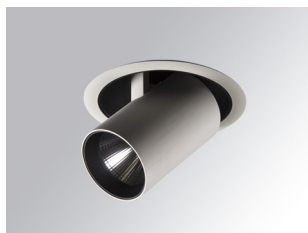

HANCE DOWNLIGHT

HD2SR30FL940DW

HANCE G2 DOWN SEMIREC 3000 9NW FL DA WH

Description:

LAMP multidirectional semi-recessed downlight HANCE G2 DOWN SEMIREC 3000. Allowing 355° rotation and tilting up to 85°. Body and frame made of die-cast aluminium for proper thermal management. Black polycarbonate injection moulded anti-glare ring. 35° flood reflector. LED COB, 4000K and CRI90. Electronic DALI control gear included. IP20, IK07 ratings. Insulation Class II. LED life time: 72.000 L80B10 (Ta=25°C). Available finishes: Textured white and textured black.

Finish: Texturised white RAL 9010

Installation: Recessed

TECHNICAL SPECIFICATIONS:

Light output:	2.826 lm	°K :	4000
Plum:	28,3W	CRI :	90
Efficacy:	99,9 lm/w	R9 :	64
UGR:	<19	MacAdam:	3
Type:	COB	Power Supply:	220-240V 50/60Hz
LED Lifetime:	72.000 L80B10 (Ta=25°C)	Gear:	Adjustable DALI
Power:	25W		