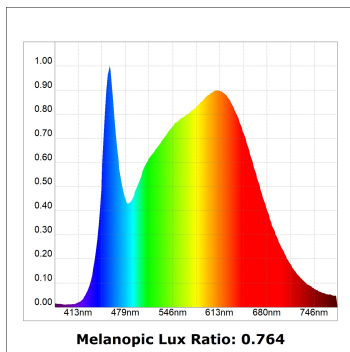

Finish: Texturised black RAL 9011

Installation: Recessed

TECHNICAL SPECIFICATIONS:

Light output:	2.826 lm	°K :	4000
Plum:	28,3W	CRI :	90
Efficacy:	99,9 lm/w	R9 :	64
UGR:	<19	MacAdam:	3
Type:	COB	Power Supply:	220-240V 50/60Hz
LED Lifetime:	72.000 L80B10 (Ta=25°C)	Gear:	Adjustable DALI
Power:	25W		

Light output tolerance +/- 10%

CUSTOM MADE OPTIONS:

HANCE DOWNLIGHT

HD2SR30FL940DB

HANCE G2 DOWN SEMIREC 3000 9NW FL DA BK

PHOTOMETRIC DATA :

HD2SR30FL940DB
 $\eta = 100\%$
 $I_{max} = 2005 \text{ cd/klm}$
 UTE:
 CIE: 100 100 100 100 100