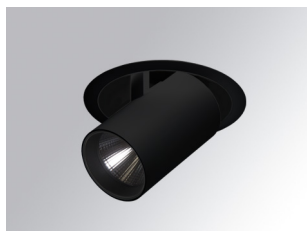

HANCE DOWNLIGHT

HD2SR30FL940DB

HANCE G2 DOWN SEMIREC 3000 9NW FL DA BK

Description:

LAMP multidirectional semi-recessed downlight HANCE G2 DOWN SEMIREC 3000. Allowing 355° rotation and tilting up to 85°. Body and frame made of die-cast aluminium for proper thermal management. Black polycarbonate injection moulded anti-glare ring. 35° flood reflector. LED COB, 4000K and CRI90. Electronic DALI control gear included. IP20, IK07 ratings. Insulation Class II. LED life time: 72.000 L80B10 (Ta=25°C). Available finishes: Textured white and textured black.

Finish: Texturised black RAL 9011

Installation: Recessed

TECHNICAL SPECIFICATIONS:

Light output:	2.826 lm	°K :	4000
Plum:	28,3W	CRI :	90
Efficacy:	99,9 lm/w	R9 :	64
UGR:	<19	MacAdam:	3
Type:	COB	Power Supply:	220-240V 50/60Hz
LED Lifetime:	72.000 L80B10 (Ta=25°C)	Gear:	Adjustable DALI
Power:	25W		