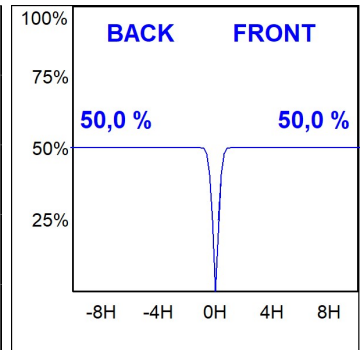

Finish: Texturised black RAL 9011

Installation: Recessed

TECHNICAL SPECIFICATIONS:

Light output:	2.826 lm	°K :	4000
Plum:	28,3W	CRI :	90
Efficacy:	99,9 lm/w	R9 :	64
UGR:	<19	MacAdam:	3
Type:	COB	Power Supply:	220-240V 50/60Hz
LED Lifetime:	72.000 L80B10 (Ta=25°C)	Gear:	Adjustable DALI
Power:	25W		

Light output tolerance +/- 10%

CUSTOM MADE OPTIONS:

HANCE DOWNLIGHT

HD2SR30FL940DB

HANCE G2 DOWN SEMIREC 3000 9NW FL DA BK

PHOTOMETRIC DATA :

HD2SR30FL940DB
 $\eta = 100\%$
 $I_{max} = 2005 \text{ cd/klm}$
 UTE:
 CIE: 100 100 100 100 100