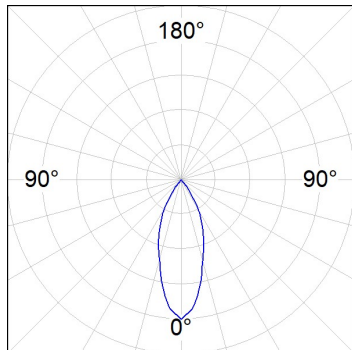

Light output tolerance +/- 10%

CUSTOM MADE OPTIONS:

HANCE DOWNLIGHT

HD2SR30FL940DB

HANCE G2 DOWN SEMIREC 3000 9NW FL DA BK

PHOTOMETRIC DATA :

HD2SR30FL940DB
 $\eta = 100\%$
 $I_{max} = 2005 \text{ cd/klm}$
 UTE:
 CIE: 100 100 100 100 100