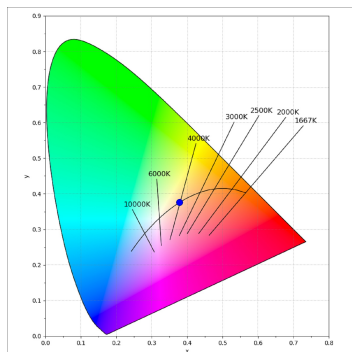

Finish: Texturised black RAL 9011

Installation: Recessed

TECHNICAL SPECIFICATIONS:

Light output:	2.826 lm	°K :	4000
Plum:	28,3W	CRI :	90
Efficacy:	99,9 lm/w	R9 :	64
UGR:	<19	MacAdam:	3
Type:	COB	Power Supply:	220-240V 50/60Hz
LED Lifetime:	72.000 L80B10 (Ta=25°C)	Gear:	Adjustable DALI
Power:	25W		

Light output tolerance +/- 10%

CUSTOM MADE OPTIONS:

HANCE DOWNLIGHT

HD2SR30FL940DB

HANCE G2 DOWN SEMIREC 3000 9NW FL DA BK

PHOTOMETRIC DATA :

HD2SR30FL940DB
 $\eta = 100\%$
 $I_{max} = 2005 \text{ cd/klm}$
 UTE:
 CIE: 100 100 100 100 100