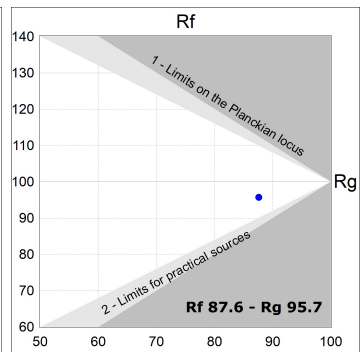

Finish: Texturised black RAL 9011

Installation: Recessed

TECHNICAL SPECIFICATIONS:

Light output:	2.826 lm	°K :	4000
Plum:	28,3W	CRI :	90
Efficacy:	99,9 lm/w	R9 :	64
UGR:	<19	MacAdam:	3
Type:	COB	Power Supply:	220-240V 50/60Hz
LED Lifetime:	72.000 L80B10 (Ta=25°C)	Gear:	Adjustable DALI
Power:	25W		

Light output tolerance +/- 10%

CUSTOM MADE OPTIONS:

HANCE DOWNLIGHT

HD2SR30FL940DB

HANCE G2 DOWN SEMIREC 3000 9NW FL DA BK

PHOTOMETRIC DATA :

HD2SR30FL940DB
 $\eta = 100\%$
 $I_{max} = 2005 \text{ cd/klm}$
 UTE:
 CIE: 100 100 100 100 100