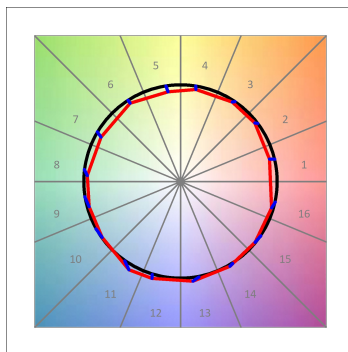

HANCE DOWNLIGHT

HD2SR30FL940DB

HANCE G2 DOWN SEMIREC 3000 9NW FL DA BK

Description:

LAMP multidirectional semi-recessed downlight HANCE G2 DOWN SEMIREC 3000. Allowing 355° rotation and tilting up to 85°. Body and frame made of die-cast aluminium for proper thermal management. Black polycarbonate injection moulded anti-glare ring. 35° flood reflector. LED COB, 4000K and CRI90. Electronic DALI control gear included. IP20, IK07 ratings. Insulation Class II. LED life time: 72.000 L80B10 (Ta=25°C). Available finishes: Textured white and textured black.

Finish: Texturised black RAL 9011

Installation: Recessed

TECHNICAL SPECIFICATIONS:

Light output:	2.826 lm	°K :	4000
Plum:	28,3W	CRI :	90
Efficacy:	99,9 lm/w	R9 :	64
UGR:	<19	MacAdam:	3
Type:	COB	Power Supply:	220-240V 50/60Hz
LED Lifetime:	72.000 L80B10 (Ta=25°C)	Gear:	Adjustable DALI
Power:	25W		

Light output tolerance +/- 10%

CUSTOM MADE OPTIONS:

HANCE DOWNLIGHT

HD2SR30FL940DB

HANCE G2 DOWN SEMIREC 3000 9NW FL DA BK

PHOTOMETRIC DATA :

HD2SR30FL940DB
 $\eta = 100\%$
 $I_{max} = 2005 \text{ cd/klm}$
 UTE:
 CIE: 100 100 100 100 100