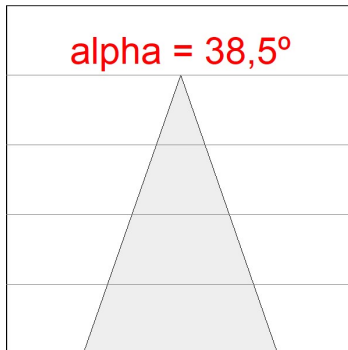

Light output tolerance +/- 10%

CUSTOM MADE OPTIONS:

HANCE DOWNLIGHT

HD2SR30FL940DB

HANCE G2 DOWN SEMIREC 3000 9NW FL DA BK

PHOTOMETRIC DATA :

HD2SR30FL940DB
 $\eta = 100\%$
 $I_{max} = 2005 \text{ cd/klm}$
 UTE:
 CIE: 100 100 100 100 100