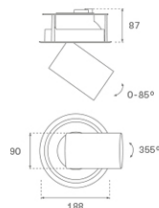

HANCE DOWNLIGHT

HD2SR30FL940DB

HANCE G2 DOWN SEMIREC 3000 9NW FL DA BK

Description:

LAMP multidirectional semi-recessed downlight HANCE G2 DOWN SEMIREC 3000. Allowing 355° rotation and tilting up to 85°. Body and frame made of die-cast aluminium for proper thermal management. Black polycarbonate injection moulded anti-glare ring. 35° flood reflector. LED COB, 4000K and CRI90. Electronic DALI control gear included. IP20, IK07 ratings. Insulation Class II. LED life time: 72.000 L80B10 (Ta=25°C). Available finishes: Textured white and textured black.

Finish: Texturised black RAL 9011

Installation: Recessed

TECHNICAL SPECIFICATIONS:

Light output:	2.826 lm	°K :	4000
Plum:	28,3W	CRI :	90
Efficacy:	99,9 lm/w	R9 :	64
UGR:	<19	MacAdam:	3
Type:	COB	Power Supply:	220-240V 50/60Hz
LED Lifetime:	72.000 L80B10 (Ta=25°C)	Gear:	Adjustable DALI
Power:	25W		