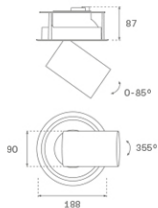

HANCE DOWNLIGHT

HD2SR30FL930NB

HANCE G2 DOWN SEMIREC 3000 9WW FL BK

Description:

LAMP multidirectional semi-recessed downlight HANCE G2 DOWN SEMIREC 3000. Allowing 355° rotation and tilting up to 85°. Body and frame made of die-cast aluminium for proper thermal management. Black polycarbonate injection moulded anti-glare ring. 35° flood reflector. LED COB, 3000K and CRI90. Electronic ON OFF control gear included. IP20, IK07 ratings. Insulation Class II. LED life time: 72.000 L80B10 (Ta=25°C). Available finishes: Textured white and textured black.

Finish: Texturised black RAL 9011

Installation: Recessed

TECHNICAL SPECIFICATIONS:

Light output:	2.678 lm	°K :	3000
Plum:	28,3W	CRI :	90
Efficacy:	94,6 lm/w	R9 :	61
UGR:	<19	MacAdam:	3
Type:	COB	Power Supply:	220-240V 50/60Hz
LED Lifetime:	72.000 L80B10 (Ta=25°C)	Gear:	Electronic
Power:	25W		