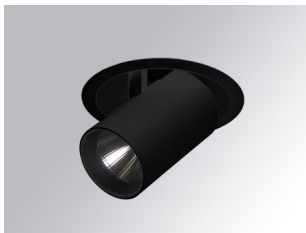

HANCE DOWNLIGHT

HD2SR30FL930NB

HANCE G2 DOWN SEMIREC 3000 9WW FL BK

Description:

LAMP multidirectional semi-recessed downlight HANCE G2 DOWN SEMIREC 3000. Allowing 355° rotation and tilting up to 85°. Body and frame made of die-cast aluminium for proper thermal management. Black polycarbonate injection moulded anti-glare ring. 35° flood reflector. LED COB, 3000K and CRI90. Electronic ON OFF control gear included. IP20, IK07 ratings. Insulation Class II. LED life time: 72.000 L80B10 (Ta=25°C). Available finishes: Textured white and textured black.

Finish: Texturised black RAL 9011

Installation: Recessed

TECHNICAL SPECIFICATIONS:

Light output:	2.678 lm	°K :	3000
Plum:	28,3W	CRI :	90
Efficacy:	94,6 lm/w	R9 :	61
UGR:	<19	MacAdam:	3
Type:	COB	Power Supply:	220-240V 50/60Hz
LED Lifetime:	72.000 L80B10 (Ta=25°C)	Gear:	Electronic
Power:	25W		

Light output tolerance +/- 10%

CUSTOM MADE OPTIONS:

HANCE DOWNLIGHT

HD2SR30FL930NB

HANCE G2 DOWN SEMIREC 3000 9WW FL BK

PHOTOMETRIC DATA :

HD2SR30FL930NB
 $\eta = 100\%$
 $I_{max} = 2005 \text{ cd/klm}$
 UTE:
 CIE: 100 100 100 100 100