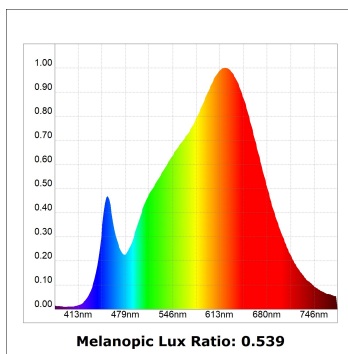

Finish: Texturised black RAL 9011

Installation: Recessed

TECHNICAL SPECIFICATIONS:

Light output:	2.678 lm	°K :	3000
Plum:	28,3W	CRI :	90
Efficacy:	94,6 lm/w	R9 :	61
UGR:	<19	MacAdam:	3
Type:	COB	Power Supply:	220-240V 50/60Hz
LED Lifetime:	72.000 L80B10 (Ta=25°C)	Gear:	Electronic
Power:	25W		

Light output tolerance +/- 10%

CUSTOM MADE OPTIONS:

HANCE DOWNLIGHT

HD2SR30FL930NB

HANCE G2 DOWN SEMIREC 3000 9WW FL BK

PHOTOMETRIC DATA :

HD2SR30FL930NB
 $\eta = 100\%$
 $I_{max} = 2005 \text{ cd/klm}$
 UTE:
 CIE: 100 100 100 100 100