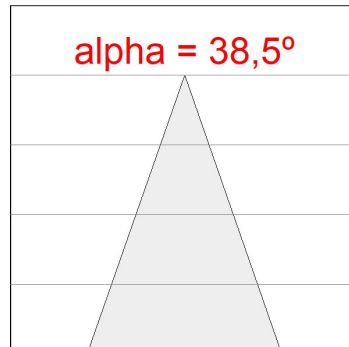

Light output tolerance +/- 10%

CUSTOM MADE OPTIONS:

HANCE DOWNLIGHT

HD2SR30FL930NB

HANCE G2 DOWN SEMIREC 3000 9WW FL BK

PHOTOMETRIC DATA :

HD2SR30FL930NB
 $\eta = 100\%$
 $I_{max} = 2005 \text{ cd/klm}$
 UTE:
 CIE: 100 100 100 100 100