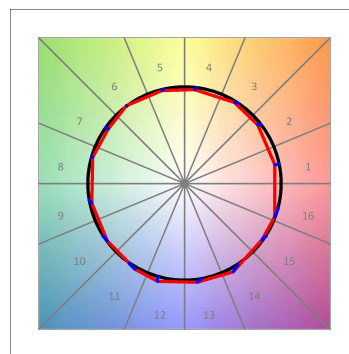

Light output tolerance +/- 10%

CUSTOM MADE OPTIONS:

HANCE DOWNLIGHT

HD2SR30FL930NB

HANCE G2 DOWN SEMIREC 3000 9WW FL BK

PHOTOMETRIC DATA :

HD2SR30FL930NB
 $\eta = 100\%$
 $I_{max} = 2005 \text{ cd/klm}$
 UTE:
 CIE: 100 100 100 100 100