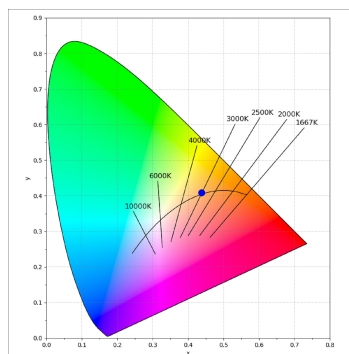

Light output tolerance +/- 10%

CUSTOM MADE OPTIONS:

HANCE DOWNLIGHT

HD2SR30FL930NB

HANCE G2 DOWN SEMIREC 3000 9WW FL BK

PHOTOMETRIC DATA :

HD2SR30FL930NB
 $\eta = 100\%$
 $I_{max} = 2005 \text{ cd/klm}$
 UTE:
 CIE: 100 100 100 100 100