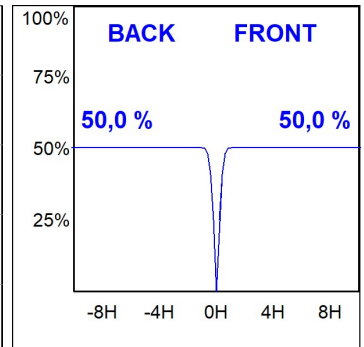

Finish: Texturised black RAL 9011

Installation: Recessed

TECHNICAL SPECIFICATIONS:

Light output:	2.678 lm	°K :	3000
Plum:	28,3W	CRI :	90
Efficacy:	94,6 lm/w	R9 :	61
UGR:	<19	MacAdam:	3
Type:	COB	Power Supply:	220-240V 50/60Hz
LED Lifetime:	72.000 L80B10 (Ta=25°C)	Gear:	Electronic
Power:	25W		

Light output tolerance +/- 10%

CUSTOM MADE OPTIONS:

HANCE DOWNLIGHT

HD2SR30FL930NB

HANCE G2 DOWN SEMIREC 3000 9WW FL BK

PHOTOMETRIC DATA :

HD2SR30FL930NB
 $\eta = 100\%$
 $I_{max} = 2005 \text{ cd/klm}$
 UTE:
 CIE: 100 100 100 100 100