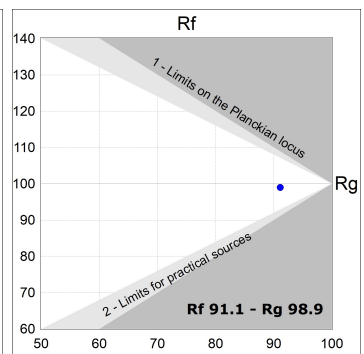

Finish: Texturised black RAL 9011

Installation: Recessed

TECHNICAL SPECIFICATIONS:

Light output:	2.678 lm	°K :	3000
Plum:	28,3W	CRI :	90
Efficacy:	94,6 lm/w	R9 :	61
UGR:	<19	MacAdam:	3
Type:	COB	Power Supply:	220-240V 50/60Hz
LED Lifetime:	72.000 L80B10 (Ta=25°C)	Gear:	Electronic
Power:	25W		

Light output tolerance +/- 10%

CUSTOM MADE OPTIONS:

HANCE DOWNLIGHT

HD2SR30FL930NB

HANCE G2 DOWN SEMIREC 3000 9WW FL BK

PHOTOMETRIC DATA :

HD2SR30FL930NB
 $\eta = 100\%$
 $I_{max} = 2005 \text{ cd/klm}$
 UTE:
 CIE: 100 100 100 100 100