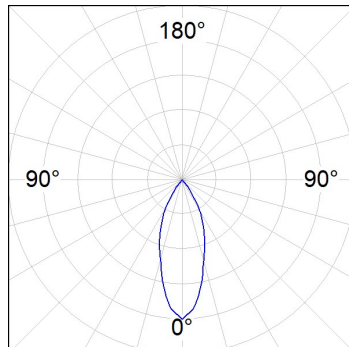

Light output tolerance +/- 10%

CUSTOM MADE OPTIONS:

HANCE DOWNLIGHT

HD2SR30FL930NB

HANCE G2 DOWN SEMIREC 3000 9WW FL BK

PHOTOMETRIC DATA :

HD2SR30FL930NB
 $\eta = 100\%$
 $I_{max} = 2005 \text{ cd/klm}$
 UTE:
 CIE: 100 100 100 100 100