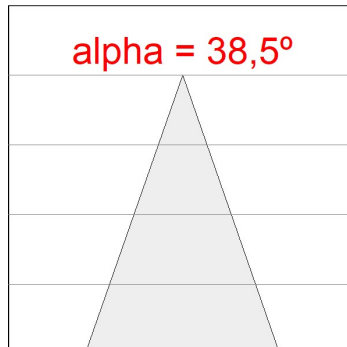

Light output tolerance +/- 10%

CUSTOM MADE OPTIONS:

HANCE DOWNLIGHT

HD2SR30FL930DB

HANCE G2 DOWN SEMIREC 3000 9WW FL DA BK

PHOTOMETRIC DATA :

HD2SR30FL930DB
 $\eta = 100\%$
 $I_{max} = 2005 \text{ cd/klm}$
 UTE:
 CIE: 100 100 100 100 100