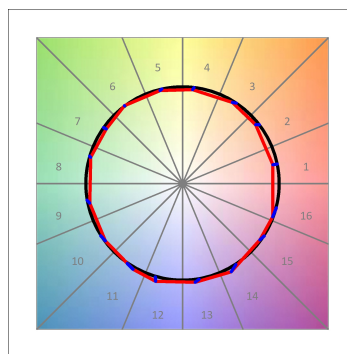

HD2SR30FL930DB

HANCE G2 DOWN SEMIREC 3000 9WW FL DA BK

Description:

LAMP multidirectional semi-recessed downlight HANCE G2 DOWN SEMIREC 3000. Allowing 355° rotation and tilting up to 85°. Body and frame made of die-cast aluminium for proper thermal management. Black polycarbonate injection moulded anti-glare ring. 35° flood reflector. LED COB, 3000K and CRI90. Electronic DALI control gear included. IP20, IK07 ratings. Insulation Class II. LED life time: 72.000 L80B10 (Ta=25°C). Available finishes: Textured white and textured black.

Light output tolerance +/- 10%

CUSTOM MADE OPTIONS:

HANCE DOWNLIGHT

HD2SR30FL930DB

HANCE G2 DOWN SEMIREC 3000 9WW FL DA BK

PHOTOMETRIC DATA :

HD2SR30FL930DB
 $\eta = 100\%$
 $I_{max} = 2005 \text{ cd/klm}$
 UTE:
 CIE: 100 100 100 100 100