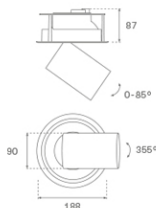

HD2SR30FL930DB

HANCE G2 DOWN SEMIREC 3000 9WW FL DA BK

Description:

LAMP multidirectional semi-recessed downlight HANCE G2 DOWN SEMIREC 3000. Allowing 355° rotation and tilting up to 85°. Body and frame made of die-cast aluminium for proper thermal management. Black polycarbonate injection moulded anti-glare ring. 35° flood reflector. LED COB, 3000K and CRI90. Electronic DALI control gear included. IP20, IK07 ratings. Insulation Class II. LED life time: 72.000 L80B10 (Ta=25°C). Available finishes: Textured white and textured black.

Finish: Texturised black RAL 9011

Installation: Recessed

TECHNICAL SPECIFICATIONS:

Light output:	2.678 lm	°K :	3000
Plum:	28,3W	CRI :	90
Efficacy:	94,6 lm/w	R9 :	61
UGR:	<19	MacAdam:	3
Type:	COB	Power Supply:	220-240V 50/60Hz
LED Lifetime:	72.000 L80B10 (Ta=25°C)	Gear:	Adjustable DALI
Power:	25W		