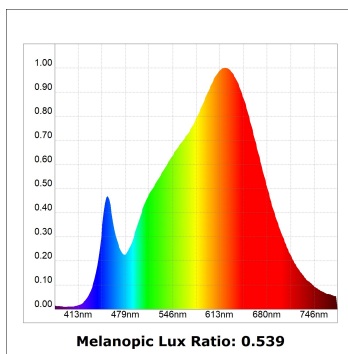

Finish: Texturised black RAL 9011

Installation: Recessed

TECHNICAL SPECIFICATIONS:

Light output:	2.678 lm	°K :	3000
Plum:	28,3W	CRI :	90
Efficacy:	94,6 lm/w	R9 :	61
UGR:	<19	MacAdam:	3
Type:	COB	Power Supply:	220-240V 50/60Hz
LED Lifetime:	72.000 L80B10 (Ta=25°C)	Gear:	Adjustable DALI
Power:	25W		

Light output tolerance +/- 10%

CUSTOM MADE OPTIONS:

HANCE DOWNLIGHT

HD2SR30FL930DB

HANCE G2 DOWN SEMIREC 3000 9WW FL DA BK

PHOTOMETRIC DATA :

HD2SR30FL930DB
 $\eta = 100\%$
 $I_{max} = 2005 \text{ cd/klm}$
 UTE:
 CIE: 100 100 100 100 100