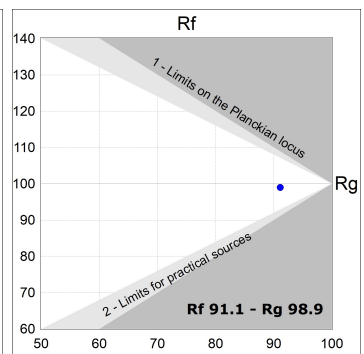

Light output tolerance +/- 10%

CUSTOM MADE OPTIONS:

HANCE DOWNLIGHT

HD2SR30FL930DB

HANCE G2 DOWN SEMIREC 3000 9WW FL DA BK

PHOTOMETRIC DATA :

HD2SR30FL930DB
 $\eta = 100\%$
 $I_{max} = 2005 \text{ cd/klm}$
 UTE:
 CIE: 100 100 100 100 100