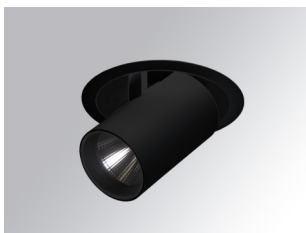

HD2SR30FL930DB

HANCE G2 DOWN SEMIREC 3000 9WW FL DA BK

Description:

LAMP multidirectional semi-recessed downlight HANCE G2 DOWN SEMIREC 3000. Allowing 355° rotation and tilting up to 85°. Body and frame made of die-cast aluminium for proper thermal management. Black polycarbonate injection moulded anti-glare ring. 35° flood reflector. LED COB, 3000K and CRI90. Electronic DALI control gear included. IP20, IK07 ratings. Insulation Class II. LED life time: 72.000 L80B10 (Ta=25°C). Available finishes: Textured white and textured black.

Finish: Texturised black RAL 9011

Installation: Recessed

TECHNICAL SPECIFICATIONS:

Light output:	2.678 lm	°K :	3000
Plum:	28,3W	CRI :	90
Efficacy:	94,6 lm/w	R9 :	61
UGR:	<19	MacAdam:	3
Type:	COB	Power Supply:	220-240V 50/60Hz
LED Lifetime:	72.000 L80B10 (Ta=25°C)	Gear:	Adjustable DALI
Power:	25W		

Light output tolerance +/- 10%

CUSTOM MADE OPTIONS:

HANCE DOWNLIGHT

HD2SR30FL930DB

HANCE G2 DOWN SEMIREC 3000 9WW FL DA BK

PHOTOMETRIC DATA :

HD2SR30FL930DB
 $\eta = 100\%$
 $I_{max} = 2005 \text{ cd/klm}$
 UTE:
 CIE: 100 100 100 100 100