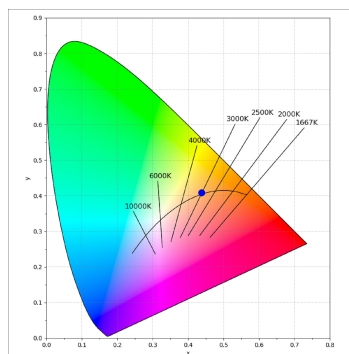

Light output tolerance +/- 10%

CUSTOM MADE OPTIONS:

HANCE DOWNLIGHT

HD2SR30FL930DB

HANCE G2 DOWN SEMIREC 3000 9WW FL DA BK

PHOTOMETRIC DATA :

HD2SR30FL930DB
 $\eta = 100\%$
 $I_{max} = 2005 \text{ cd/klm}$
 UTE:
 CIE: 100 100 100 100 100