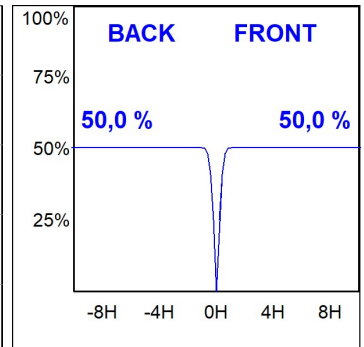

Finish: Texturised black RAL 9011

Installation: Recessed

TECHNICAL SPECIFICATIONS:

Light output:	2.678 lm	°K :	3000
Plum:	28,3W	CRI :	90
Efficacy:	94,6 lm/w	R9 :	61
UGR:	<19	MacAdam:	3
Type:	COB	Power Supply:	220-240V 50/60Hz
LED Lifetime:	72.000 L80B10 (Ta=25°C)	Gear:	Adjustable DALI
Power:	25W		

Light output tolerance +/- 10%

CUSTOM MADE OPTIONS:

HANCE DOWNLIGHT

HD2SR30FL930DB

HANCE G2 DOWN SEMIREC 3000 9WW FL DA BK

PHOTOMETRIC DATA :

HD2SR30FL930DB
 $\eta = 100\%$
 $I_{max} = 2005 \text{ cd/klm}$
 UTE:
 CIE: 100 100 100 100 100