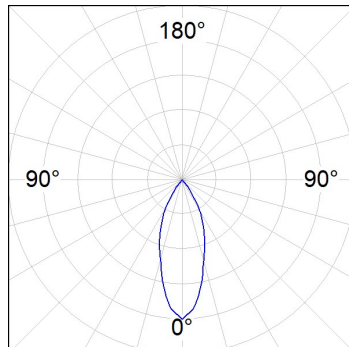

Light output tolerance +/- 10%

CUSTOM MADE OPTIONS:

HANCE DOWNLIGHT

HD2SR30FL930DB

HANCE G2 DOWN SEMIREC 3000 9WW FL DA BK

PHOTOMETRIC DATA :

HD2SR30FL930DB
 $\eta = 100\%$
 $I_{max} = 2005 \text{ cd/klm}$
 UTE:
 CIE: 100 100 100 100 100