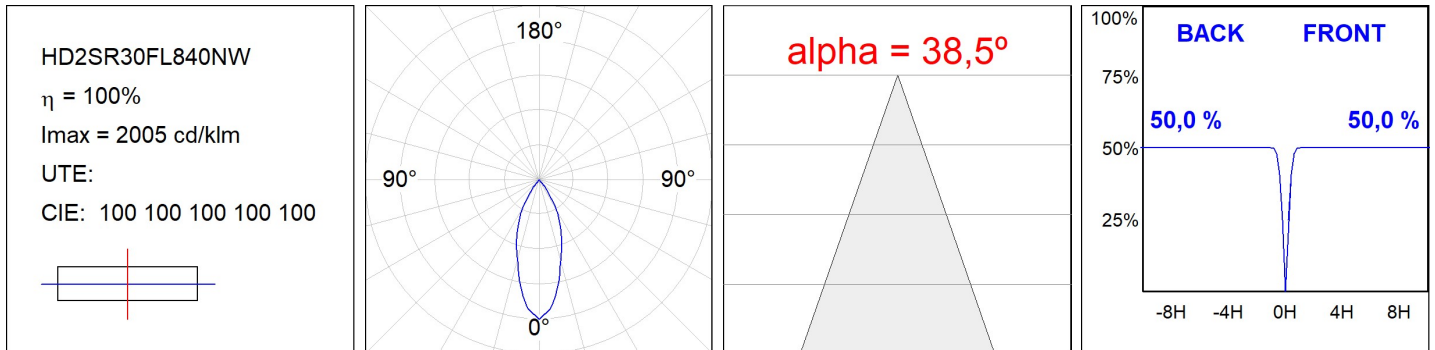

Finish: Texturised white RAL 9010

Installation: Recessed

TECHNICAL SPECIFICATIONS:

Light output:	3.318 lm	°K :	4000
Plum:	28,3W	CRI :	80
Efficacy:	117,2 lm/w	R9 :	64
UGR:	<19	MacAdam:	3
Type:	COB	Power Supply:	220-240V 50/60Hz
LED Lifetime:	72.000 L80B10 (Ta=25°C)	Gear:	Electronic
Power:	25W		

Light output tolerance +/- 10%

CUSTOM MADE OPTIONS:

HD2SR30FL840NW

HANCE G2 DOWN SEMIREC 3000 NW FL WH

PHOTOMETRIC DATA :

ACCESORIES :

Optical

Product code: