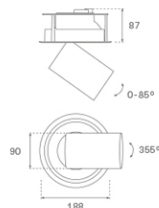

HD2SR30FL840NW

HANCE G2 DOWN SEMIREC 3000 NW FL WH

Description:

LAMP multidirectional semi-recessed downlight HANCE G2 DOWN SEMIREC 3000. Allowing 355° rotation and tilting up to 85°. Body and frame made of die-cast aluminium for proper thermal management. Black polycarbonate injection moulded anti-glare ring. 35° flood reflector. LED COB, 4000K and CRI80. Electronic ON OFF control gear included. IP20, IK07 ratings. Insulation Class II. LED life time: 72.000 L80B10 (Ta=25°C). Available finishes: Textured white and textured black.

Finish: Texturised white RAL 9010

Installation: Recessed

TECHNICAL SPECIFICATIONS:

Light output:	3.318 lm	°K :	4000
Plum:	28,3W	CRI :	80
Efficacy:	117,2 lm/w	R9 :	64
UGR:	<19	MacAdam:	3
Type:	COB	Power Supply:	220-240V 50/60Hz
LED Lifetime:	72.000 L80B10 (Ta=25°C)	Gear:	Electronic
Power:	25W		