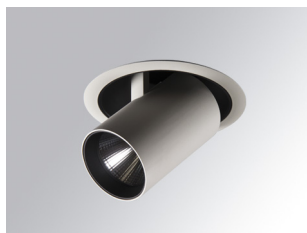

HD2SR30FL840NW

HANCE G2 DOWN SEMIREC 3000 NW FL WH

Description:

LAMP multidirectional semi-recessed downlight HANCE G2 DOWN SEMIREC 3000. Allowing 355° rotation and tilting up to 85°. Body and frame made of die-cast aluminium for proper thermal management. Black polycarbonate injection moulded anti-glare ring. 35° flood reflector. LED COB, 4000K and CRI80. Electronic ON OFF control gear included. IP20, IK07 ratings. Insulation Class II. LED life time: 72.000 L80B10 (Ta=25°C). Available finishes: Textured white and textured black.

Finish: Texturised white RAL 9010

Installation: Recessed

TECHNICAL SPECIFICATIONS:

Light output:	3.318 lm	°K :	4000
Plum:	28,3W	CRI :	80
Efficacy:	117,2 lm/w	R9 :	64
UGR:	<19	MacAdam:	3
Type:	COB	Power Supply:	220-240V 50/60Hz
LED Lifetime:	72.000 L80B10 (Ta=25°C)	Gear:	Electronic
Power:	25W		