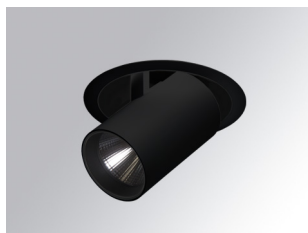

HANCE DOWNLIGHT

HD2SR30FL840NB

HANCE G2 DOWN SEMIREC 3000 NW FL BK

Description:

LAMP multidirectional semi-recessed downlight HANCE G2 DOWN SEMIREC 3000. Allowing 355° rotation and tilting up to 85°. Body and frame made of die-cast aluminium for proper thermal management. Black polycarbonate injection moulded anti-glare ring. 35° flood reflector. LED COB, 4000K and CRI80. Electronic ON OFF control gear included. IP20, IK07 ratings. Insulation Class II. LED life time: 72.000 L80B10 (Ta=25°C). Available finishes: Textured white and textured black.

Finish: Texturised black RAL 9011

Installation: Recessed

TECHNICAL SPECIFICATIONS:

Light output:	3.318 lm	°K :	4000
Plum:	28,3W	CRI :	80
Efficacy:	117,2 lm/w	R9 :	64
UGR:	<19	MacAdam:	3
Type:	COB	Power Supply:	220-240V 50/60Hz
LED Lifetime:	72.000 L80B10 (Ta=25°C)	Gear:	Electronic
Power:	25W		