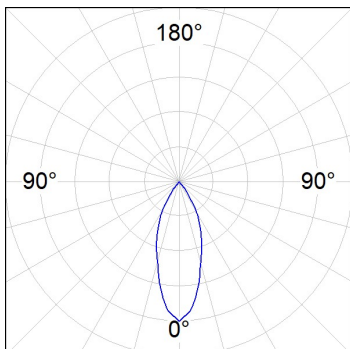

Finish: Texturised black RAL 9011

Installation: Recessed

TECHNICAL SPECIFICATIONS:

Light output:	3.318 lm	°K :	4000
Plum:	28,3W	CRI :	80
Efficacy:	117,2 lm/w	R9 :	64
UGR:	<19	MacAdam:	3
Type:	COB	Power Supply:	220-240V 50/60Hz
LED Lifetime:	72.000 L80B10 (Ta=25°C)	Gear:	Electronic
Power:	25W		

Light output tolerance +/- 10%

CUSTOM MADE OPTIONS:

HD2SR30FL840NB

HANCE G2 DOWN SEMIREC 3000 NW FL BK

PHOTOMETRIC DATA :

HD2SR30FL840NB
 $\eta = 100\%$
 $I_{max} = 2005 \text{ cd/klm}$
UTE:
CIE: 100 100 100 100 100