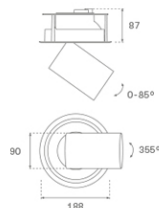

HANCE DOWNLIGHT

HD2SR30FL840NB

HANCE G2 DOWN SEMIREC 3000 NW FL BK

Description:

LAMP multidirectional semi-recessed downlight HANCE G2 DOWN SEMIREC 3000. Allowing 355° rotation and tilting up to 85°. Body and frame made of die-cast aluminium for proper thermal management. Black polycarbonate injection moulded anti-glare ring. 35° flood reflector. LED COB, 4000K and CRI80. Electronic ON OFF control gear included. IP20, IK07 ratings. Insulation Class II. LED life time: 72.000 L80B10 (Ta=25°C). Available finishes: Textured white and textured black.

Finish: Texturised black RAL 9011

Installation: Recessed

TECHNICAL SPECIFICATIONS:

Light output:	3.318 lm	°K :	4000
Plum:	28,3W	CRI :	80
Efficacy:	117,2 lm/w	R9 :	64
UGR:	<19	MacAdam:	3
Type:	COB	Power Supply:	220-240V 50/60Hz
LED Lifetime:	72.000 L80B10 (Ta=25°C)	Gear:	Electronic
Power:	25W		