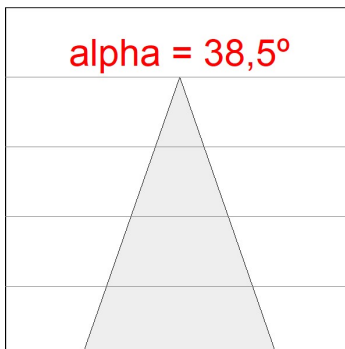

Light output tolerance +/- 10%

CUSTOM MADE OPTIONS:

HD2SR30FL840NB

HANCE G2 DOWN SEMIREC 3000 NW FL BK

PHOTOMETRIC DATA :

HD2SR30FL840NB
 $\eta = 100\%$
 $I_{max} = 2005 \text{ cd/klm}$
UTE:
CIE: 100 100 100 100 100