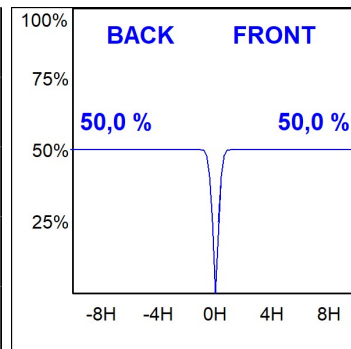

Finish: Texturised black RAL 9011

Installation: Recessed

TECHNICAL SPECIFICATIONS:

Light output:	3.318 lm	°K :	4000
Plum:	28,3W	CRI :	80
Efficacy:	117,2 lm/w	R9 :	64
UGR:	<19	MacAdam:	3
Type:	COB	Power Supply:	220-240V 50/60Hz
LED Lifetime:	72.000 L80B10 (Ta=25°C)	Gear:	Electronic
Power:	25W		

Light output tolerance +/- 10%

CUSTOM MADE OPTIONS:

HD2SR30FL840NB

HANCE G2 DOWN SEMIREC 3000 NW FL BK

PHOTOMETRIC DATA :

HD2SR30FL840NB
 $\eta = 100\%$
 $I_{max} = 2005 \text{ cd/klm}$
UTE:
CIE: 100 100 100 100 100