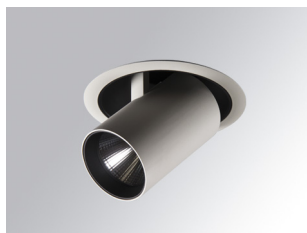

HD2SR30FL840DW

HANCE G2 DOWN SEMIREC 3000 NW FL DALI WH

Description:

LAMP multidirectional semi-recessed downlight HANCE G2 DOWN SEMIREC 3000. Allowing 355° rotation and tilting up to 85°. Body and frame made of die-cast aluminium for proper thermal management. Black polycarbonate injection moulded anti-glare ring. 35° flood reflector. LED COB, 4000K and CRI80. Electronic DALI control gear included. IP20, IK07 ratings. Insulation Class II. LED life time: 72.000 L80B10 (Ta=25°C). Available finishes: Textured white and textured black.

Finish: Texturised white RAL 9010

Installation: Recessed

TECHNICAL SPECIFICATIONS:

Light output:	3.318 lm	°K :	4000
Plum:	28,3W	CRI :	80
Efficacy:	117,2 lm/w	R9 :	64
UGR:	<19	MacAdam:	3
Type:	COB	Power Supply:	220-240V 50/60Hz
LED Lifetime:	72.000 L80B10 (Ta=25°C)	Gear:	Adjustable DALI
Power:	25W		