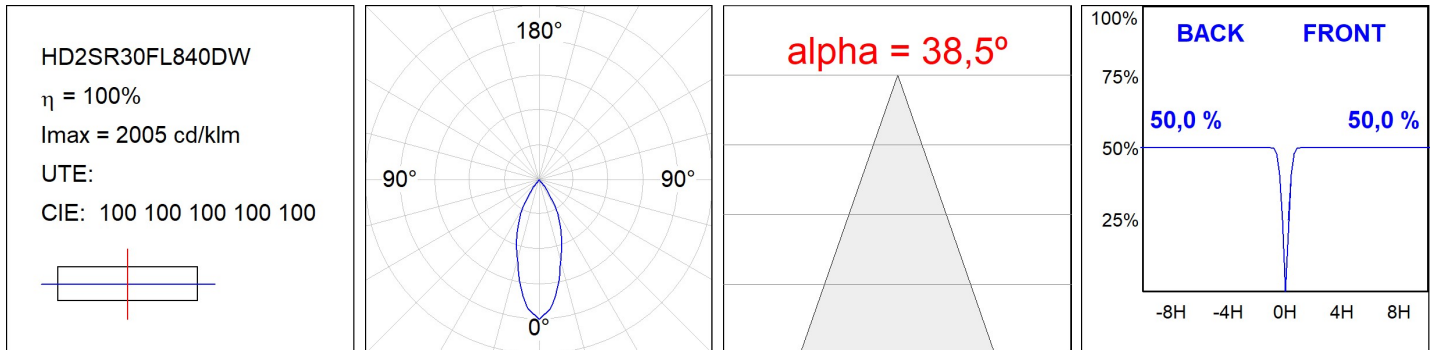

HD2SR30FL840DW

HANCE G2 DOWN SEMIREC 3000 NW FL DALI WH

PHOTOMETRIC DATA :