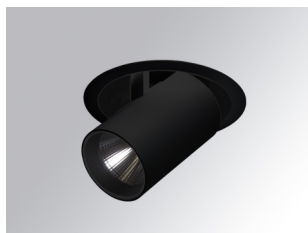

HANCE DOWNLIGHT

HD2SR30FL840DB

HANCE G2 DOWN SEMIREC 3000 NW FL DALI BK

Description:

LAMP multidirectional semi-recessed downlight HANCE G2 DOWN SEMIREC 3000. Allowing 355° rotation and tilting up to 85°. Body and frame made of die-cast aluminium for proper thermal management. Black polycarbonate injection moulded anti-glare ring. 35° flood reflector. LED COB, 4000K and CRI80. Electronic DALI control gear included. IP20, IK07 ratings. Insulation Class II. LED life time: 72.000 L80B10 (Ta=25°C). Available finishes: Textured white and textured black.

Finish: Texturised black RAL 9011

Installation: Recessed

TECHNICAL SPECIFICATIONS:

Light output:	3.318 lm	°K :	4000
Plum:	28,3W	CRI :	80
Efficacy:	117,2 lm/w	R9 :	64
UGR:	<19	MacAdam:	3
Type:	COB	Power Supply:	220-240V 50/60Hz
LED Lifetime:	72.000 L80B10 (Ta=25°C)	Gear:	Adjustable DALI
Power:	25W		