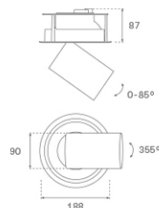

HANCE DOWNLIGHT

HD2SR30FL840DB

HANCE G2 DOWN SEMIREC 3000 NW FL DALI BK

Description:

LAMP multidirectional semi-recessed downlight HANCE G2 DOWN SEMIREC 3000. Allowing 355° rotation and tilting up to 85°. Body and frame made of die-cast aluminium for proper thermal management. Black polycarbonate injection moulded anti-glare ring. 35° flood reflector. LED COB, 4000K and CRI80. Electronic DALI control gear included. IP20, IK07 ratings. Insulation Class II. LED life time: 72.000 L80B10 (Ta=25°C). Available finishes: Textured white and textured black.

Finish: Texturised black RAL 9011

Installation: Recessed

TECHNICAL SPECIFICATIONS:

Light output:	3.318 lm	°K :	4000
Plum:	28,3W	CRI :	80
Efficacy:	117,2 lm/w	R9 :	64
UGR:	<19	MacAdam:	3
Type:	COB	Power Supply:	220-240V 50/60Hz
LED Lifetime:	72.000 L80B10 (Ta=25°C)	Gear:	Adjustable DALI
Power:	25W		