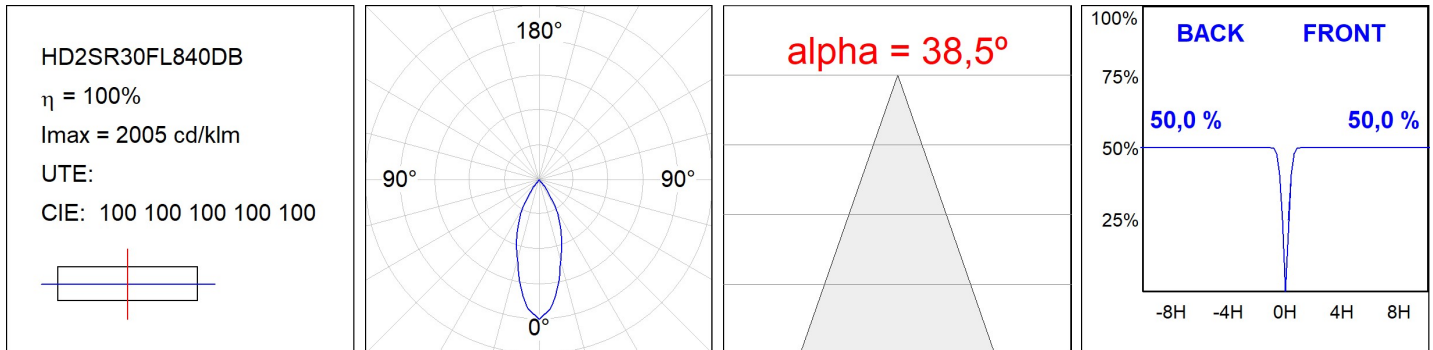

HD2SR30FL840DB

HANCE G2 DOWN SEMIREC 3000 NW FL DALI BK

PHOTOMETRIC DATA :