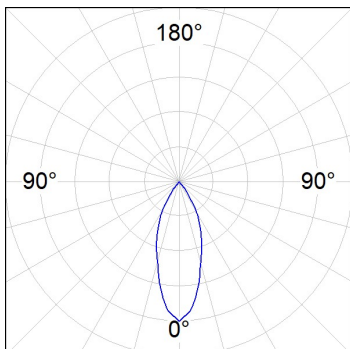

Finish: Texturised white RAL 9010

Installation: Recessed

TECHNICAL SPECIFICATIONS:

Light output:	3.138 lm	°K :	3000
Plum:	28,3W	CRI :	80
Efficacy:	110,9 lm/w	R9 :	61
UGR:	<19	MacAdam:	3
Type:	COB	Power Supply:	220-240V 50/60Hz
LED Lifetime:	72.000 L80B10 (Ta=25°C)	Gear:	Electronic
Power:	25W		

Light output tolerance +/- 10%

CUSTOM MADE OPTIONS:

HD2SR30FL830NW

HANCE G2 DOWN SEMIREC 3000 WW FL WH

PHOTOMETRIC DATA :

HD2SR30FL830NW
 $\eta = 100\%$
 $I_{max} = 2005 \text{ cd/klm}$
UTE:
CIE: 100 100 100 100 100