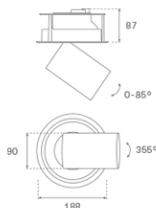

HANCE DOWNLIGHT

HD2SR30FL830NW

HANCE G2 DOWN SEMIREC 3000 WW FL WH

Description:

LAMP multidirectional semi-recessed downlight HANCE G2 DOWN SEMIREC 3000. Allowing 355° rotation and tilting up to 85°. Body and frame made of die-cast aluminium for proper thermal management. Black polycarbonate injection moulded anti-glare ring. 35° flood reflector. LED COB, 3000K and CRI80. Electronic ON OFF control gear included. IP20, IK07 ratings. Insulation Class II. LED life time: 72.000 L80B10 (Ta=25°C). Available finishes: Textured white and textured black.

Finish: Texturised white RAL 9010

Installation: Recessed

TECHNICAL SPECIFICATIONS:

Light output:	3.138 lm	°K :	3000
Plum:	28,3W	CRI :	80
Efficacy:	110,9 lm/w	R9 :	61
UGR:	<19	MacAdam:	3
Type:	COB	Power Supply:	220-240V 50/60Hz
LED Lifetime:	72.000 L80B10 (Ta=25°C)	Gear:	Electronic
Power:	25W		

Light output tolerance +/- 10%

CUSTOM MADE OPTIONS:

HD2SR30FL830NW

HANCE G2 DOWN SEMIREC 3000 WW FL WH

PHOTOMETRIC DATA :

HD2SR30FL830NW
 $\eta = 100\%$
 $I_{max} = 2005 \text{ cd/klm}$
UTE:
CIE: 100 100 100 100 100