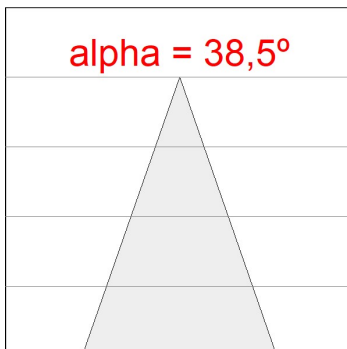

Light output tolerance +/- 10%

CUSTOM MADE OPTIONS:

HD2SR30FL830NW

HANCE G2 DOWN SEMIREC 3000 WW FL WH

PHOTOMETRIC DATA :

HD2SR30FL830NW
 $\eta = 100\%$
 $I_{max} = 2005 \text{ cd/klm}$
UTE:
CIE: 100 100 100 100 100