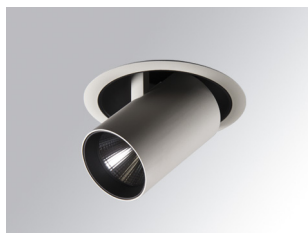

HANCE DOWNLIGHT

HD2SR30FL830NW

HANCE G2 DOWN SEMIREC 3000 WW FL WH

Description:

LAMP multidirectional semi-recessed downlight HANCE G2 DOWN SEMIREC 3000. Allowing 355° rotation and tilting up to 85°. Body and frame made of die-cast aluminium for proper thermal management. Black polycarbonate injection moulded anti-glare ring. 35° flood reflector. LED COB, 3000K and CRI80. Electronic ON OFF control gear included. IP20, IK07 ratings. Insulation Class II. LED life time: 72.000 L80B10 (Ta=25°C). Available finishes: Textured white and textured black.

Finish: Texturised white RAL 9010

Installation: Recessed

TECHNICAL SPECIFICATIONS:

Light output:	3.138 lm	°K :	3000
Plum:	28,3W	CRI :	80
Efficacy:	110,9 lm/w	R9 :	61
UGR:	<19	MacAdam:	3
Type:	COB	Power Supply:	220-240V 50/60Hz
LED Lifetime:	72.000 L80B10 (Ta=25°C)	Gear:	Electronic
Power:	25W		