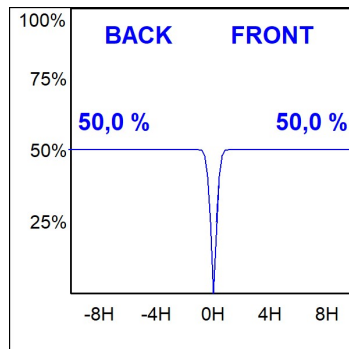

Finish: Texturised white RAL 9010

Installation: Recessed

TECHNICAL SPECIFICATIONS:

Light output:	3.138 lm	°K :	3000
Plum:	28,3W	CRI :	80
Efficacy:	110,9 lm/w	R9 :	61
UGR:	<19	MacAdam:	3
Type:	COB	Power Supply:	220-240V 50/60Hz
LED Lifetime:	72.000 L80B10 (Ta=25°C)	Gear:	Electronic
Power:	25W		

Light output tolerance +/- 10%

CUSTOM MADE OPTIONS:

HD2SR30FL830NW

HANCE G2 DOWN SEMIREC 3000 WW FL WH

PHOTOMETRIC DATA :

HD2SR30FL830NW
 $\eta = 100\%$
 $I_{max} = 2005 \text{ cd/klm}$
UTE:
CIE: 100 100 100 100 100