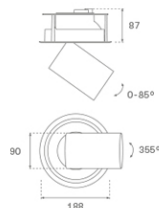

HANCE DOWNLIGHT

HD2SR30FL830NB

HANCE G2 DOWN SEMIREC 3000 WW FL BK

Description:

LAMP multidirectional semi-recessed downlight HANCE G2 DOWN SEMIREC 3000. Allowing 355° rotation and tilting up to 85°. Body and frame made of die-cast aluminium for proper thermal management. Black polycarbonate injection moulded anti-glare ring. 35° flood reflector. LED COB, 3000K and CRI80. Electronic ON OFF control gear included. IP20, IK07 ratings. Insulation Class II. LED life time: 72.000 L80B10 (Ta=25°C). Available finishes: Textured white and textured black.

Finish: Texturised black RAL 9011

Installation: Recessed

TECHNICAL SPECIFICATIONS:

Light output:	3.138 lm	°K :	3000
Plum:	28,3W	CRI :	80
Efficacy:	110,9 lm/w	R9 :	61
UGR:	<19	MacAdam:	3
Type:	COB	Power Supply:	220-240V 50/60Hz
LED Lifetime:	72.000 L80B10 (Ta=25°C)	Gear:	Electronic
Power:	25W		