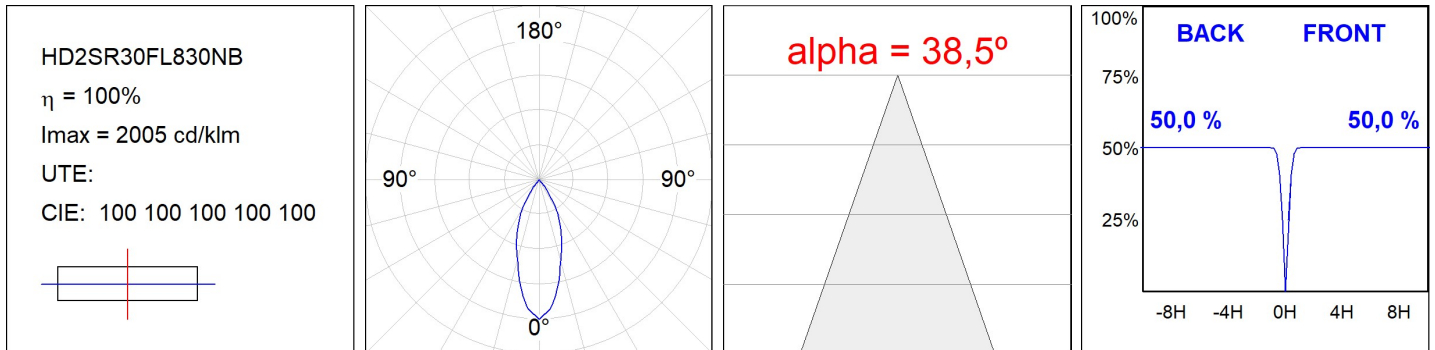

Finish: Texturised black RAL 9011

Installation: Recessed

TECHNICAL SPECIFICATIONS:

Light output:	3.138 lm	°K :	3000
Plum:	28,3W	CRI :	80
Efficacy:	110,9 lm/w	R9 :	61
UGR:	<19	MacAdam:	3
Type:	COB	Power Supply:	220-240V 50/60Hz
LED Lifetime:	72.000 L80B10 (Ta=25°C)	Gear:	Electronic
Power:	25W		

Light output tolerance +/- 10%

CUSTOM MADE OPTIONS:

HD2SR30FL830NB

HANCE G2 DOWN SEMIREC 3000 WW FL BK

PHOTOMETRIC DATA :

ACCESORIES :

Optical

Product code: