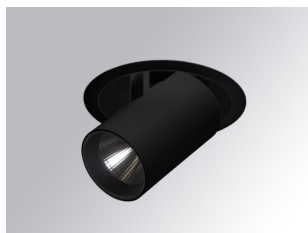

HANCE DOWNLIGHT

HD2SR30FL830NB

HANCE G2 DOWN SEMIREC 3000 WW FL BK

Description:

LAMP multidirectional semi-recessed downlight HANCE G2 DOWN SEMIREC 3000. Allowing 355° rotation and tilting up to 85°. Body and frame made of die-cast aluminium for proper thermal management. Black polycarbonate injection moulded anti-glare ring. 35° flood reflector. LED COB, 3000K and CRI80. Electronic ON OFF control gear included. IP20, IK07 ratings. Insulation Class II. LED life time: 72.000 L80B10 (Ta=25°C). Available finishes: Textured white and textured black.

Finish: Texturised black RAL 9011

Installation: Recessed

TECHNICAL SPECIFICATIONS:

Light output:	3.138 lm	°K :	3000
Plum:	28,3W	CRI :	80
Efficacy:	110,9 lm/w	R9 :	61
UGR:	<19	MacAdam:	3
Type:	COB	Power Supply:	220-240V 50/60Hz
LED Lifetime:	72.000 L80B10 (Ta=25°C)	Gear:	Electronic
Power:	25W		

Light output tolerance +/- 10%

CUSTOM MADE OPTIONS:

HD2SR30FL830NB

HANCE G2 DOWN SEMIREC 3000 WW FL BK

PHOTOMETRIC DATA :

ACCESORIES :

Optical

Product code: