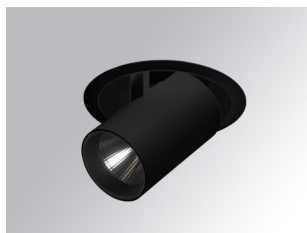

HANCE DOWNLIGHT

HD2SR30FL830DB

HANCE G2 DOWN SEMIREC 3000 WW FL DALI BK

Description:

LAMP multidirectional semi-recessed downlight HANCE G2 DOWN SEMIREC 3000. Allowing 355° rotation and tilting up to 85°. Body and frame made of die-cast aluminium for proper thermal management. Black polycarbonate injection moulded anti-glare ring. 35° flood reflector. LED COB, 3000K and CRI80. Electronic DALI control gear included. IP20, IK07 ratings. Insulation Class II. LED life time: 72.000 L80B10 (Ta=25°C). Available finishes: Textured white and textured black.

Finish: Texturised black RAL 9011

Installation: Recessed

TECHNICAL SPECIFICATIONS:

Light output:	3.138 lm	°K :	3000
Plum:	28,3W	CRI :	80
Efficacy:	110,9 lm/w	R9 :	61
UGR:	<19	MacAdam:	3
Type:	COB	Power Supply:	220-240V 50/60Hz
LED Lifetime:	72.000 L80B10 (Ta=25°C)	Gear:	Adjustable DALI
Power:	25W		