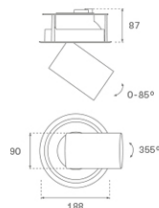

HANCE DOWNLIGHT

HD2SR30FL830DB

HANCE G2 DOWN SEMIREC 3000 WW FL DALI BK

Description:

LAMP multidirectional semi-recessed downlight HANCE G2 DOWN SEMIREC 3000. Allowing 355° rotation and tilting up to 85°. Body and frame made of die-cast aluminium for proper thermal management. Black polycarbonate injection moulded anti-glare ring. 35° flood reflector. LED COB, 3000K and CRI80. Electronic DALI control gear included. IP20, IK07 ratings. Insulation Class II. LED life time: 72.000 L80B10 (Ta=25°C). Available finishes: Textured white and textured black.

Finish: Texturised black RAL 9011

Installation: Recessed

TECHNICAL SPECIFICATIONS:

Light output:	3.138 lm	°K :	3000
Plum:	28,3W	CRI :	80
Efficacy:	110,9 lm/w	R9 :	61
UGR:	<19	MacAdam:	3
Type:	COB	Power Supply:	220-240V 50/60Hz
LED Lifetime:	72.000 L80B10 (Ta=25°C)	Gear:	Adjustable DALI
Power:	25W		