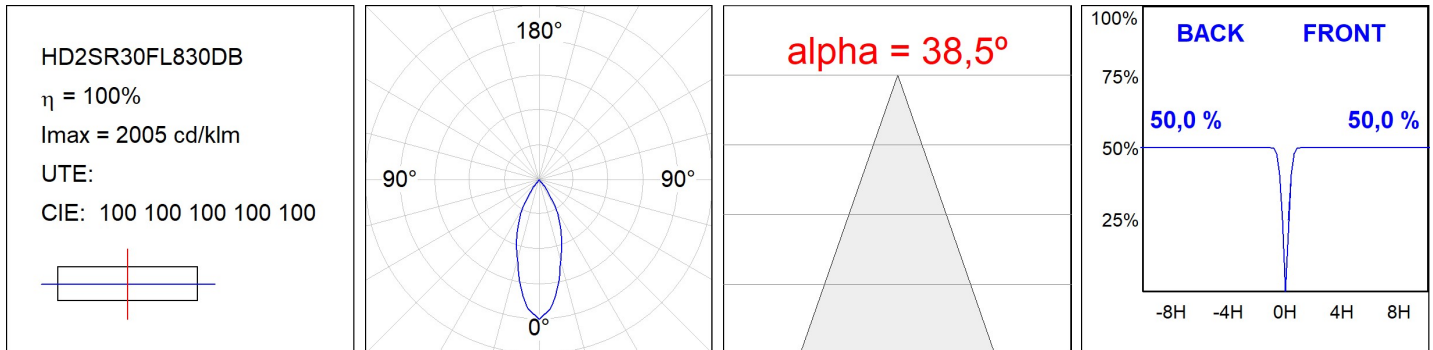

HD2SR30FL830DB

HANCE G2 DOWN SEMIREC 3000 WW FL DALI BK

PHOTOMETRIC DATA :