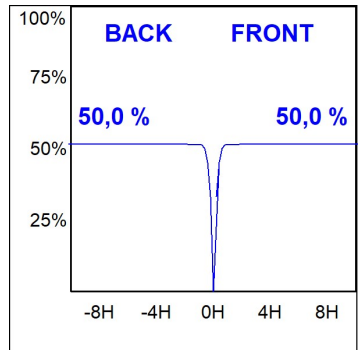

HANCE DOWNLIGHT

HD2SR20SP930NW

HANCE G2 DOWN SEMIREC 2000 9WW SP WH

Description:

LAMP multidirectional semi-recessed downlight HANCE G2 DOWN SEMIREC 2000. Allowing 355° rotation and tilting up to 85°. Body and frame made of die-cast aluminium for proper thermal management. Black polycarbonate injection moulded anti-glare ring. 20° spot reflector. LED COB, 3000K and CRI90. Electronic ON OFF control gear included. IP20, IK07 ratings. Insulation Class II. LED life time: 72.000 L80B10 (Ta=25°C). Available finishes: Textured white and textured black.

Finish: Texturised white RAL 9010

Installation: Recessed

TECHNICAL SPECIFICATIONS:

Light output:	1.889 lm	°K :	3000
Plum:	20,8W	CRI :	90
Efficacy:	90,8 lm/w	R9 :	60
UGR:	<19	MacAdam:	3
Type:	COB	Power Supply:	220-240V 50/60Hz
LED Lifetime:	72.000 L80B10 (Ta=25°C)	Gear:	Electronic
Power:	18W		

Light output tolerance +/- 10%

CUSTOM MADE OPTIONS:

HANCE DOWNLIGHT

HD2SR20SP930NW

HANCE G2 DOWN SEMIREC 2000 9WW SP WH

PHOTOMETRIC DATA :

HD2SR20SP930NW
 $\eta = 100\%$
 $I_{max} = 4956 \text{ cd/klm}$
 UTE:
 CIE: 102 100 100 100 100