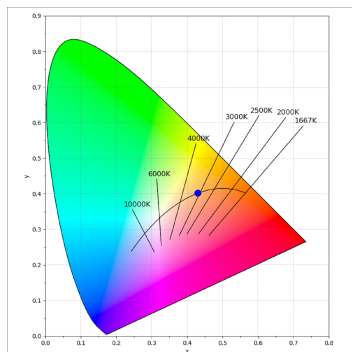

Finish: Texturised white RAL 9010

Installation: Recessed

TECHNICAL SPECIFICATIONS:

Light output:	1.889 lm	°K :	3000
Plum:	20,8W	CRI :	90
Efficacy:	90,8 lm/w	R9 :	60
UGR:	<19	MacAdam:	3
Type:	COB	Power Supply:	220-240V 50/60Hz
LED Lifetime:	72.000 L80B10 (Ta=25°C)	Gear:	Electronic
Power:	18W		

Light output tolerance +/- 10%

CUSTOM MADE OPTIONS:

HANCE DOWNLIGHT

HD2SR20SP930NW

HANCE G2 DOWN SEMIREC 2000 9WW SP WH

PHOTOMETRIC DATA :

HD2SR20SP930NW
 $\eta = 100\%$
 $I_{max} = 4956 \text{ cd/klm}$
 UTE:
 CIE: 102 100 100 100 100