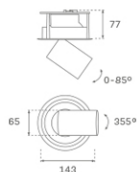

HANCE DOWNLIGHT

HD2SR20SP930NW

HANCE G2 DOWN SEMIREC 2000 9WW SP WH

Description:

LAMP multidirectional semi-recessed downlight HANCE G2 DOWN SEMIREC 2000. Allowing 355° rotation and tilting up to 85°. Body and frame made of die-cast aluminium for proper thermal management. Black polycarbonate injection moulded anti-glare ring. 20° spot reflector. LED COB, 3000K and CRI90. Electronic ON OFF control gear included. IP20, IK07 ratings. Insulation Class II. LED life time: 72.000 L80B10 (Ta=25°C). Available finishes: Textured white and textured black.

Finish: Texturised white RAL 9010

Installation: Recessed

TECHNICAL SPECIFICATIONS:

Light output:	1.889 lm	°K :	3000
Plum:	20,8W	CRI :	90
Efficacy:	90,8 lm/w	R9 :	60
UGR:	<19	MacAdam:	3
Type:	COB	Power Supply:	220-240V 50/60Hz
LED Lifetime:	72.000 L80B10 (Ta=25°C)	Gear:	Electronic
Power:	18W		