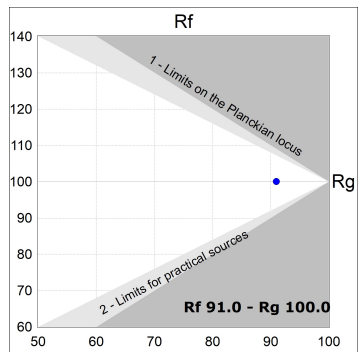

Finish: Texturised white RAL 9010

Installation: Recessed

TECHNICAL SPECIFICATIONS:

Light output:	1.889 lm	°K :	3000
Plum:	20,8W	CRI :	90
Efficacy:	90,8 lm/w	R9 :	60
UGR:	<19	MacAdam:	3
Type:	COB	Power Supply:	220-240V 50/60Hz
LED Lifetime:	72.000 L80B10 (Ta=25°C)	Gear:	Electronic
Power:	18W		

Light output tolerance +/- 10%

CUSTOM MADE OPTIONS:

HANCE DOWNLIGHT

HD2SR20SP930NW

HANCE G2 DOWN SEMIREC 2000 9WW SP WH

PHOTOMETRIC DATA :

HD2SR20SP930NW
 $\eta = 100\%$
 $I_{max} = 4956 \text{ cd/klm}$
 UTE:
 CIE: 102 100 100 100 100