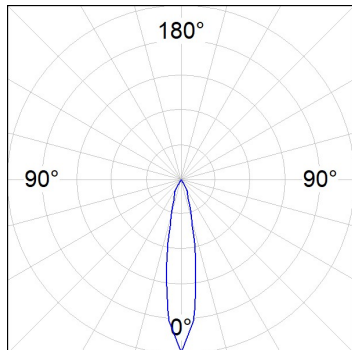

Finish: Texturised white RAL 9010

Installation: Recessed

TECHNICAL SPECIFICATIONS:

Light output:	1.889 lm	°K :	3000
Plum:	20,8W	CRI :	90
Efficacy:	90,8 lm/w	R9 :	60
UGR:	<19	MacAdam:	3
Type:	COB	Power Supply:	220-240V 50/60Hz
LED Lifetime:	72.000 L80B10 (Ta=25°C)	Gear:	Electronic
Power:	18W		

Light output tolerance +/- 10%

CUSTOM MADE OPTIONS:

HANCE DOWNLIGHT

HD2SR20SP930NW

HANCE G2 DOWN SEMIREC 2000 9WW SP WH

PHOTOMETRIC DATA :

HD2SR20SP930NW
 $\eta = 100\%$
 $I_{max} = 4956 \text{ cd/klm}$
 UTE:
 CIE: 102 100 100 100 100