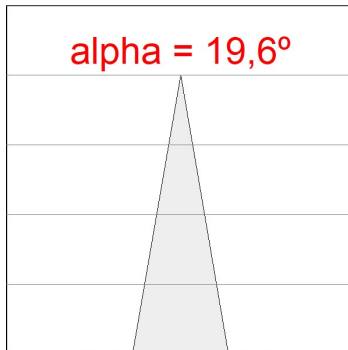

Finish: Texturised white RAL 9010

Installation: Recessed

TECHNICAL SPECIFICATIONS:

Light output:	1.889 lm	°K :	3000
Plum:	20,8W	CRI :	90
Efficacy:	90,8 lm/w	R9 :	60
UGR:	<19	MacAdam:	3
Type:	COB	Power Supply:	220-240V 50/60Hz
LED Lifetime:	72.000 L80B10 (Ta=25°C)	Gear:	Electronic
Power:	18W		

Light output tolerance +/- 10%

CUSTOM MADE OPTIONS:

HANCE DOWNLIGHT

HD2SR20SP930NW

HANCE G2 DOWN SEMIREC 2000 9WW SP WH

PHOTOMETRIC DATA :

HD2SR20SP930NW
 $\eta = 100\%$
 $I_{max} = 4956 \text{ cd/klm}$
 UTE:
 CIE: 102 100 100 100 100