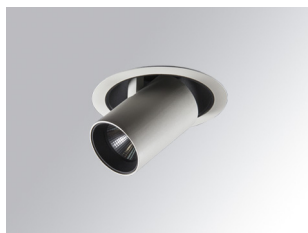

HANCE DOWNLIGHT

HD2SR20SP930NW

HANCE G2 DOWN SEMIREC 2000 9WW SP WH

Description:

LAMP multidirectional semi-recessed downlight HANCE G2 DOWN SEMIREC 2000. Allowing 355° rotation and tilting up to 85°. Body and frame made of die-cast aluminium for proper thermal management. Black polycarbonate injection moulded anti-glare ring. 20° spot reflector. LED COB, 3000K and CRI90. Electronic ON OFF control gear included. IP20, IK07 ratings. Insulation Class II. LED life time: 72.000 L80B10 (Ta=25°C). Available finishes: Textured white and textured black.

Finish: Texturised white RAL 9010

Installation: Recessed

TECHNICAL SPECIFICATIONS:

Light output:	1.889 lm	°K :	3000
Plum:	20,8W	CRI :	90
Efficacy:	90,8 lm/w	R9 :	60
UGR:	<19	MacAdam:	3
Type:	COB	Power Supply:	220-240V 50/60Hz
LED Lifetime:	72.000 L80B10 (Ta=25°C)	Gear:	Electronic
Power:	18W		