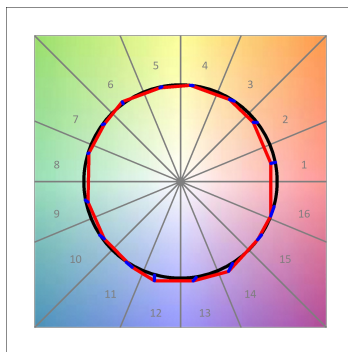

HANCE DOWNLIGHT

HD2SR20SP930NW

HANCE G2 DOWN SEMIREC 2000 9WW SP WH

Description:

LAMP multidirectional semi-recessed downlight HANCE G2 DOWN SEMIREC 2000. Allowing 355° rotation and tilting up to 85°. Body and frame made of die-cast aluminium for proper thermal management. Black polycarbonate injection moulded anti-glare ring. 20° spot reflector. LED COB, 3000K and CRI90. Electronic ON OFF control gear included. IP20, IK07 ratings. Insulation Class II. LED life time: 72.000 L80B10 (Ta=25°C). Available finishes: Textured white and textured black.

Finish: Texturised white RAL 9010

Installation: Recessed

TECHNICAL SPECIFICATIONS:

Light output:	1.889 lm	°K :	3000
Plum:	20,8W	CRI :	90
Efficacy:	90,8 lm/w	R9 :	60
UGR:	<19	MacAdam:	3
Type:	COB	Power Supply:	220-240V 50/60Hz
LED Lifetime:	72.000 L80B10 (Ta=25°C)	Gear:	Electronic
Power:	18W		

Light output tolerance +/- 10%

CUSTOM MADE OPTIONS:

HANCE DOWNLIGHT

HD2SR20SP930NW

HANCE G2 DOWN SEMIREC 2000 9WW SP WH

PHOTOMETRIC DATA :

HD2SR20SP930NW
 $\eta = 100\%$
 $I_{max} = 4956 \text{ cd/klm}$
 UTE:
 CIE: 102 100 100 100 100