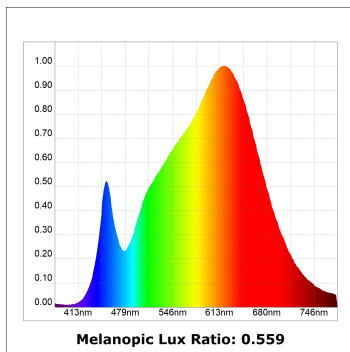

Finish: Texturised white RAL 9010

Installation: Recessed

TECHNICAL SPECIFICATIONS:

Light output:	1.889 lm	°K :	3000
Plum:	20,8W	CRI :	90
Efficacy:	90,8 lm/w	R9 :	60
UGR:	<19	MacAdam:	3
Type:	COB	Power Supply:	220-240V 50/60Hz
LED Lifetime:	72.000 L80B10 (Ta=25°C)	Gear:	Electronic
Power:	18W		

Light output tolerance +/- 10%

CUSTOM MADE OPTIONS:

HANCE DOWNLIGHT

HD2SR20SP930NW

HANCE G2 DOWN SEMIREC 2000 9WW SP WH

PHOTOMETRIC DATA :

HD2SR20SP930NW
 $\eta = 100\%$
 $I_{max} = 4956 \text{ cd/klm}$
 UTE:
 CIE: 102 100 100 100 100