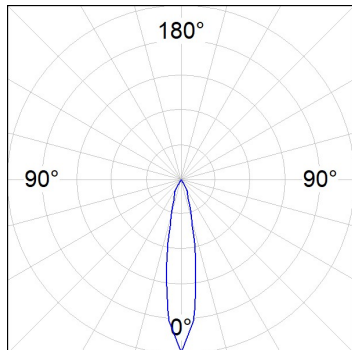

*Light output tolerance +/- 10%*

**CUSTOM MADE OPTIONS:**

# HANCE DOWNLIGHT

HD2SR20SP930NB

HANCE G2 DOWN SEMIREC 2000 9WW SP BK

**PHOTOMETRIC DATA :**

HD2SR20SP930NB  
 $\eta = 100\%$   
 $I_{max} = 4956 \text{ cd/klm}$   
 UTE:  
 CIE: 102 100 100 100 100

ACCESORIES :