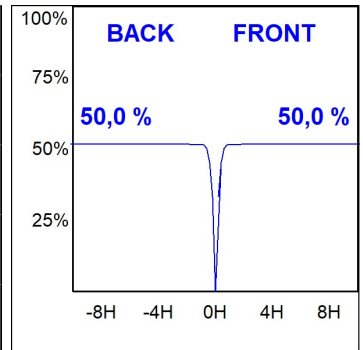

**HD2SR20SP930NB**

**HANCE G2 DOWN SEMIREC 2000 9WW SP BK**

**Description:**

LAMP multidirectional semi-recessed downlight HANCE G2 DOWN SEMIREC 2000. Allowing 355° rotation and tilting up to 85°. Body and frame made of die-cast aluminium for proper thermal management. Black polycarbonate injection moulded anti-glare ring. 20° spot reflector. LED COB, 3000K and CRI90. Electronic ON OFF control gear included. IP20, IK07 ratings. Insulation Class II. LED life time: 72.000 L80B10 (Ta=25°C). Available finishes: Textured white and textured black.

**Finish:** Texturised black RAL 9011

**Installation:** Recessed

**TECHNICAL SPECIFICATIONS:**

|                      |                         |                      |                  |
|----------------------|-------------------------|----------------------|------------------|
| <b>Light output:</b> | 1.889 lm                | <b>°K :</b>          | 3000             |
| <b>Plum:</b>         | 20,8W                   | <b>CRI :</b>         | 90               |
| <b>Efficacy:</b>     | 90,8 lm/w               | <b>R9 :</b>          | 60               |
| <b>UGR:</b>          | <19                     | <b>MacAdam:</b>      | 3                |
| <b>Type:</b>         | COB                     | <b>Power Supply:</b> | 220-240V 50/60Hz |
| <b>LED Lifetime:</b> | 72.000 L80B10 (Ta=25°C) | <b>Gear:</b>         | Electronic       |
| <b>Power:</b>        | 18W                     |                      |                  |

*Light output tolerance +/- 10%*

**CUSTOM MADE OPTIONS:**

# HANCE DOWNLIGHT

HD2SR20SP930NB

HANCE G2 DOWN SEMIREC 2000 9WW SP BK

**PHOTOMETRIC DATA :**

HD2SR20SP930NB  
 $\eta = 100\%$   
 $I_{max} = 4956 \text{ cd/klm}$   
 UTE:  
 CIE: 102 100 100 100 100

ACCESORIES :