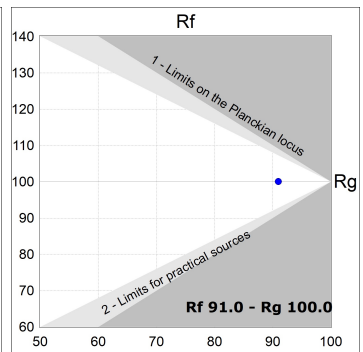

HANCE DOWNLIGHT

HD2SR20SP930NB

HANCE G2 DOWN SEMIREC 2000 9WW SP BK

PHOTOMETRIC DATA :

HD2SR20SP930NB
 $\eta = 100\%$
 $I_{max} = 4956 \text{ cd/klm}$
UTE:
CIE: 102 100 100 100 100