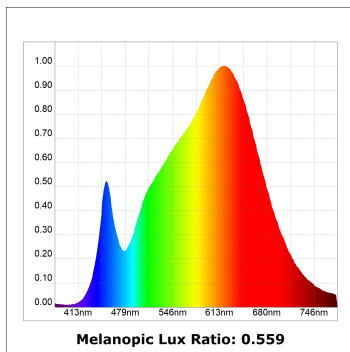

HANCE DOWNLIGHT

HD2SR20SP930NB

HANCE G2 DOWN SEMIREC 2000 9WW SP BK

PHOTOMETRIC DATA :

HD2SR20SP930NB
 $\eta = 100\%$
 $I_{max} = 4956 \text{ cd/klm}$
UTE:
CIE: 102 100 100 100 100