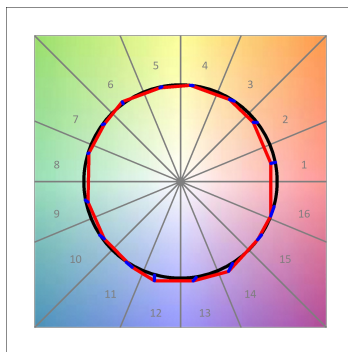

HANCE DOWNLIGHT

HD2SR20SP930NB

HANCE G2 DOWN SEMIREC 2000 9WW SP BK

PHOTOMETRIC DATA :

HD2SR20SP930NB
 $\eta = 100\%$
 $I_{max} = 4956 \text{ cd/klm}$
UTE:
CIE: 102 100 100 100 100