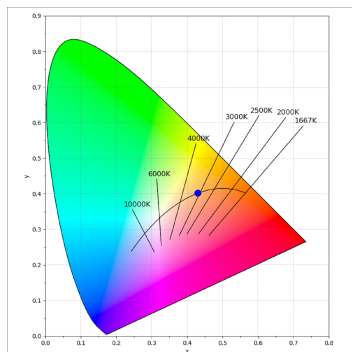

HANCE DOWNLIGHT

HD2SR20SP930NB

HANCE G2 DOWN SEMIREC 2000 9WW SP BK

PHOTOMETRIC DATA :

HD2SR20SP930NB
 $\eta = 100\%$
 $I_{max} = 4956 \text{ cd/klm}$
UTE:
CIE: 102 100 100 100 100