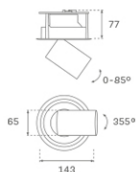

**HD2SR20SP930NB**

**HANCE G2 DOWN SEMIREC 2000 9WW SP BK**

**Description:**

LAMP multidirectional semi-recessed downlight HANCE G2 DOWN SEMIREC 2000. Allowing 355° rotation and tilting up to 85°. Body and frame made of die-cast aluminium for proper thermal management. Black polycarbonate injection moulded anti-glare ring. 20° spot reflector. LED COB, 3000K and CRI90. Electronic ON OFF control gear included. IP20, IK07 ratings. Insulation Class II. LED life time: 72.000 L80B10 (Ta=25°C). Available finishes: Textured white and textured black.

**Finish:** Texturised black RAL 9011

**Installation:** Recessed

**TECHNICAL SPECIFICATIONS:**

|                      |                         |                      |                  |
|----------------------|-------------------------|----------------------|------------------|
| <b>Light output:</b> | 1.889 lm                | <b>°K :</b>          | 3000             |
| <b>Plum:</b>         | 20,8W                   | <b>CRI :</b>         | 90               |
| <b>Efficacy:</b>     | 90,8 lm/w               | <b>R9 :</b>          | 60               |
| <b>UGR:</b>          | <19                     | <b>MacAdam:</b>      | 3                |
| <b>Type:</b>         | COB                     | <b>Power Supply:</b> | 220-240V 50/60Hz |
| <b>LED Lifetime:</b> | 72.000 L80B10 (Ta=25°C) | <b>Gear:</b>         | Electronic       |
| <b>Power:</b>        | 18W                     |                      |                  |