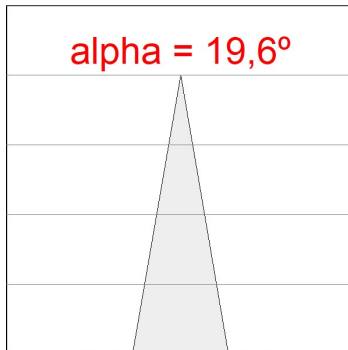

HANCE DOWNLIGHT

HD2SR20SP930NB

HANCE G2 DOWN SEMIREC 2000 9WW SP BK

PHOTOMETRIC DATA :

HD2SR20SP930NB
 $\eta = 100\%$
 $I_{max} = 4956 \text{ cd/klm}$
UTE:
CIE: 102 100 100 100 100