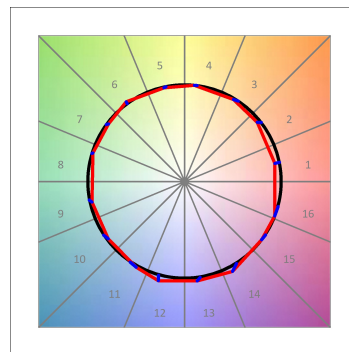

HANCE DOWNLIGHT

HD2SR20SP930DB

HANCE G2 DOWN SEMIREC 2000 9WW SP DA BK

Description:

LAMP multidirectional semi-recessed downlight HANCE G2 DOWN SEMIREC 2000. Allowing 355° rotation and tilting up to 85°. Body and frame made of die-cast aluminium for proper thermal management. Black polycarbonate injection moulded anti-glare ring. 20° spot reflector. LED COB, 3000K and CRI90. Electronic DALI control gear included. IP20, IK07 ratings. Insulation Class II. LED life time: 72.000 L80B10 (Ta=25°C). Available finishes: Textured white and textured black.

Light output tolerance +/- 10%

CUSTOM MADE OPTIONS:

HANCE DOWNLIGHT

HD2SR20SP930DB

HANCE G2 DOWN SEMIREC 2000 9WW SP DA BK

PHOTOMETRIC DATA :

HD2SR20SP930DB
 $\eta = 100\%$
 $I_{max} = 4956 \text{ cd/klm}$
 UTE:
 CIE: 102 100 100 100 100