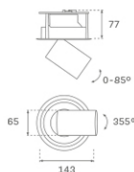

HANCE DOWNLIGHT

HD2SR20SP930DB

HANCE G2 DOWN SEMIREC 2000 9WW SP DA BK

Description:

LAMP multidirectional semi-recessed downlight HANCE G2 DOWN SEMIREC 2000. Allowing 355° rotation and tilting up to 85°. Body and frame made of die-cast aluminium for proper thermal management. Black polycarbonate injection moulded anti-glare ring. 20° spot reflector. LED COB, 3000K and CRI90. Electronic DALI control gear included. IP20, IK07 ratings. Insulation Class II. LED life time: 72.000 L80B10 (Ta=25°C). Available finishes: Textured white and textured black.

Finish: Texturised black RAL 9011

Installation: Recessed

TECHNICAL SPECIFICATIONS:

Light output:	1.889 lm	°K :	3000
Plum:	20,8W	CRI :	90
Efficacy:	90,8 lm/w	R9 :	60
UGR:	<19	MacAdam:	3
Type:	COB	Power Supply:	220-240V 50/60Hz
LED Lifetime:	72.000 L80B10 (Ta=25°C)	Gear:	Adjustable DALI
Power:	18W		