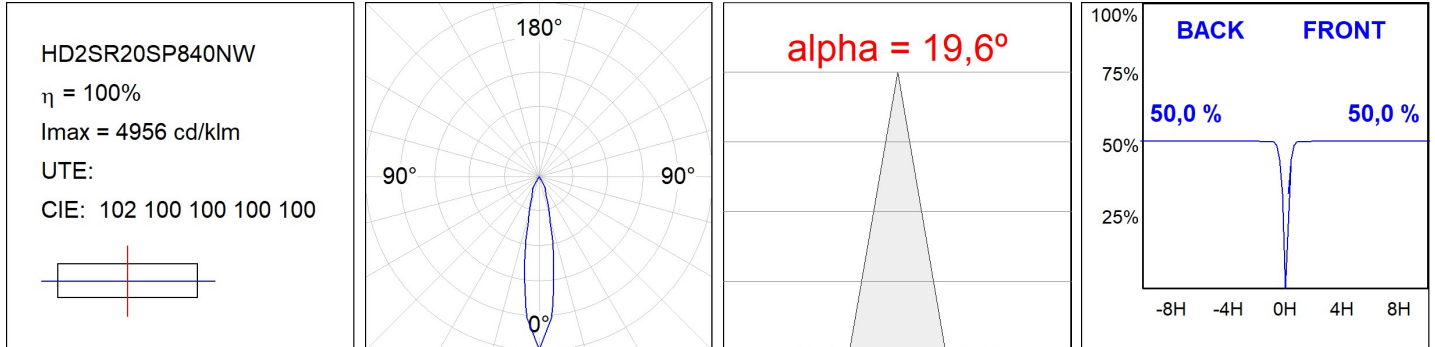

HD2SR20SP840NW

HANCE G2 DOWN SEMIREC 2000 NW SP WH

Description:

LAMP multidirectional semi-recessed downlight HANCE G2 DOWN SEMIREC 2000. Allowing 355° rotation and tilting up to 85°. Body and frame made of die-cast aluminium for proper thermal management. Black polycarbonate injection moulded anti-glare ring. 20° spot reflector. LED COB, 4000K and CRI80. Electronic ON OFF control gear included. IP20, IK07 ratings. Insulation Class II. LED life time: 72.000 L80B10 (Ta=25°C). Available finishes: Textured white and textured black.

Finish: Texturised white RAL 9010

Installation: Recessed

TECHNICAL SPECIFICATIONS:

| | | | |
|----------------------|-------------------------|----------------------|------------------|
| Light output: | 2.335 lm | °K : | 4000 |
| Plum: | 20,8W | CRI : | 80 |
| Efficacy: | 112,3 lm/w | R9 : | 66 |
| UGR: | <19 | MacAdam: | 3 |
| Type: | COB | Power Supply: | 220-240V 50/60Hz |
| LED Lifetime: | 72.000 L80B10 (Ta=25°C) | Gear: | Electronic |
| Power: | 18W | | |

Light output tolerance +/- 10%

CUSTOM MADE OPTIONS:

PHOTOMETRIC DATA :

ACCESORIES :

Optical

Product code:

HSCU50

Description: