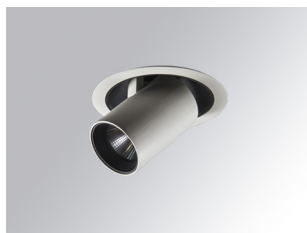

HD2SR20SP840NW

HANCE G2 DOWN SEMIREC 2000 NW SP WH

Description:

LAMP multidirectional semi-recessed downlight HANCE G2 DOWN SEMIREC 2000. Allowing 355° rotation and tilting up to 85°. Body and frame made of die-cast aluminium for proper thermal management. Black polycarbonate injection moulded anti-glare ring. 20° spot reflector. LED COB, 4000K and CRI80. Electronic ON OFF control gear included. IP20, IK07 ratings. Insulation Class II. LED life time: 72.000 L80B10 (Ta=25°C). Available finishes: Textured white and textured black.

Finish: Texturised white RAL 9010

Installation: Recessed

TECHNICAL SPECIFICATIONS:

| | | | |
|----------------------|-------------------------|----------------------|------------------|
| Light output: | 2.335 lm | °K : | 4000 |
| Plum: | 20,8W | CRI : | 80 |
| Efficacy: | 112,3 lm/w | R9 : | 66 |
| UGR: | <19 | MacAdam: | 3 |
| Type: | COB | Power Supply: | 220-240V 50/60Hz |
| LED Lifetime: | 72.000 L80B10 (Ta=25°C) | Gear: | Electronic |
| Power: | 18W | | |

HANCE 1000/2000 ACC. CUTTING BEAM

Product code:

HSO50

Description:

HANCE 1000/2000 ACC. HONEYCOMB GRILLE

Product code:

HSRI65B

Description: