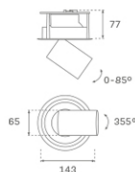

HD2SR20SP840NW

HANCE G2 DOWN SEMIREC 2000 NW SP WH

Description:

LAMP multidirectional semi-recessed downlight HANCE G2 DOWN SEMIREC 2000. Allowing 355° rotation and tilting up to 85°. Body and frame made of die-cast aluminium for proper thermal management. Black polycarbonate injection moulded anti-glare ring. 20° spot reflector. LED COB, 4000K and CRI80. Electronic ON OFF control gear included. IP20, IK07 ratings. Insulation Class II. LED life time: 72.000 L80B10 (Ta=25°C). Available finishes: Textured white and textured black.

Finish: Texturised white RAL 9010

Installation: Recessed

TECHNICAL SPECIFICATIONS:

| | | | |
|----------------------|-------------------------|----------------------|------------------|
| Light output: | 2.335 lm | °K : | 4000 |
| Plum: | 20,8W | CRI : | 80 |
| Efficacy: | 112,3 lm/w | R9 : | 66 |
| UGR: | <19 | MacAdam: | 3 |
| Type: | COB | Power Supply: | 220-240V 50/60Hz |
| LED Lifetime: | 72.000 L80B10 (Ta=25°C) | Gear: | Electronic |
| Power: | 18W | | |