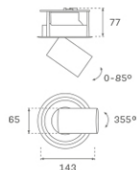

HANCE DOWNLIGHT

HD2SR20SP840DB

HANCE G2 DOWN SEMIREC 2000 NW SP DALI BK

Description:

LAMP multidirectional semi-recessed downlight HANCE G2 DOWN SEMIREC 2000. Allowing 355° rotation and tilting up to 85°. Body and frame made of die-cast aluminium for proper thermal management. Black polycarbonate injection moulded anti-glare ring. 20° spot reflector. LED COB, 4000K and CRI80. Electronic DALI control gear included. IP20, IK07 ratings. Insulation Class II. LED life time: 72.000 L80B10 (Ta=25°C). Available finishes: Textured white and textured black.

Finish: Texturised black RAL 9011

Installation: Recessed

TECHNICAL SPECIFICATIONS:

Light output:	2.335 lm	°K :	4000
Plum:	20,8W	CRI :	80
Efficacy:	112,3 lm/w	R9 :	66
UGR:	<19	MacAdam:	3
Type:	COB	Power Supply:	220-240V 50/60Hz
LED Lifetime:	72.000 L80B10 (Ta=25°C)	Gear:	Adjustable DALI
Power:	18W		

Light output tolerance +/- 10%

CUSTOM MADE OPTIONS: