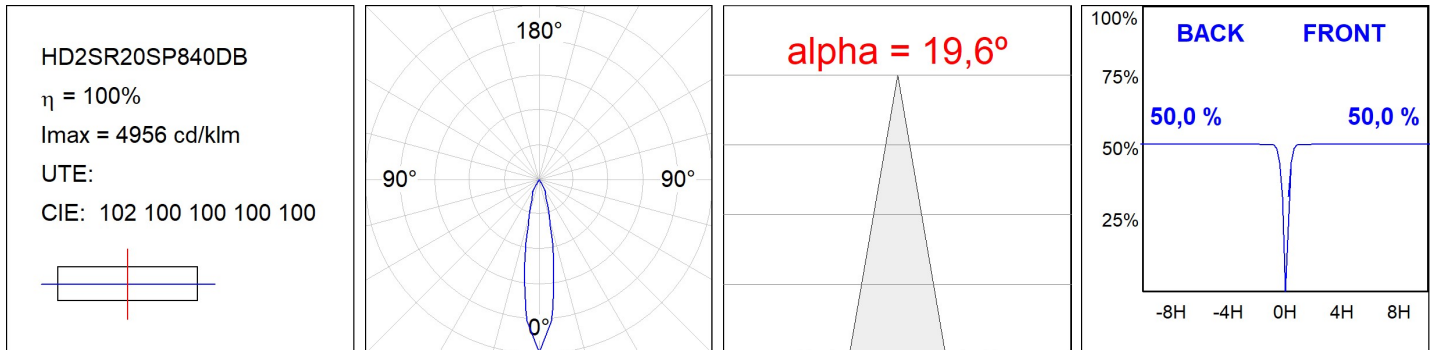

HD2SR20SP840DB

HANCE G2 DOWN SEMIREC 2000 NW SP DALI BK

PHOTOMETRIC DATA :