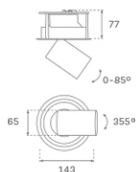

HANCE DOWNLIGHT

HD2SR20SP830NW

HANCE G2 DOWN SEMIREC 2000 WW SP WH

Description:

LAMP multidirectional semi-recessed downlight HANCE G2 DOWN SEMIREC 2000. Allowing 355° rotation and tilting up to 85°. Body and frame made of die-cast aluminium for proper thermal management. Black polycarbonate injection moulded anti-glare ring. 20° spot reflector. LED COB, 3000K and CRI80. Electronic ON OFF control gear included. IP20, IK07 ratings. Insulation Class II. LED life time: 72.000 L80B10 (Ta=25°C). Available finishes: Textured white and textured black.

Finish: Texturised white RAL 9010

Installation: Recessed

TECHNICAL SPECIFICATIONS:

Light output:	2.204 lm	°K :	3000
Plum:	20,8W	CRI :	80
Efficacy:	106 lm/w	R9 :	60
UGR:	<19	MacAdam:	3
Type:	COB	Power Supply:	220-240V 50/60Hz
LED Lifetime:	72.000 L80B10 (Ta=25°C)	Gear:	Electronic
Power:	18W		