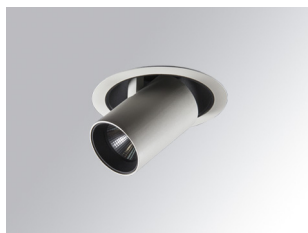

HANCE DOWNLIGHT

HD2SR20SP830NW

HANCE G2 DOWN SEMIREC 2000 WW SP WH

Description:

LAMP multidirectional semi-recessed downlight HANCE G2 DOWN SEMIREC 2000. Allowing 355° rotation and tilting up to 85°. Body and frame made of die-cast aluminium for proper thermal management. Black polycarbonate injection moulded anti-glare ring. 20° spot reflector. LED COB, 3000K and CRI80. Electronic ON OFF control gear included. IP20, IK07 ratings. Insulation Class II. LED life time: 72.000 L80B10 (Ta=25°C). Available finishes: Textured white and textured black.

Finish: Texturised white RAL 9010

Installation: Recessed

TECHNICAL SPECIFICATIONS:

Light output:	2.204 lm	°K :	3000
Plum:	20,8W	CRI :	80
Efficacy:	106 lm/w	R9 :	60
UGR:	<19	MacAdam:	3
Type:	COB	Power Supply:	220-240V 50/60Hz
LED Lifetime:	72.000 L80B10 (Ta=25°C)	Gear:	Electronic
Power:	18W		

HSCU50

Description:

HANCE 1000/2000 ACC. CUTTING BEAM

Product code:

HSO50

Description:

HANCE 1000/2000 ACC. HONEYCOMB GRILLE

Product code: