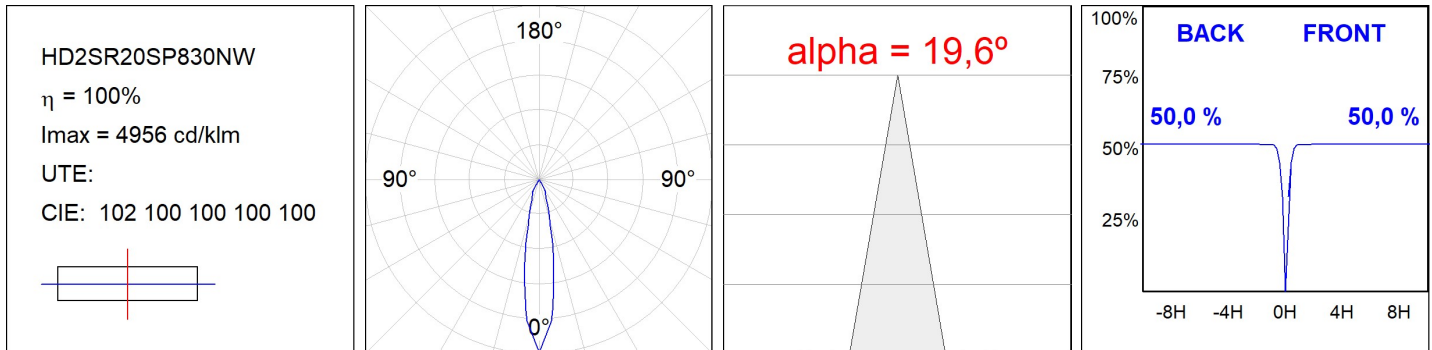

HANCE DOWNLIGHT

HD2SR20SP830NW

HANCE G2 DOWN SEMIREC 2000 WW SP WH

Description:

LAMP multidirectional semi-recessed downlight HANCE G2 DOWN SEMIREC 2000. Allowing 355° rotation and tilting up to 85°. Body and frame made of die-cast aluminium for proper thermal management. Black polycarbonate injection moulded anti-glare ring. 20° spot reflector. LED COB, 3000K and CRI80. Electronic ON OFF control gear included. IP20, IK07 ratings. Insulation Class II. LED life time: 72.000 L80B10 (Ta=25°C). Available finishes: Textured white and textured black.

Finish: Texturised white RAL 9010

Installation: Recessed

TECHNICAL SPECIFICATIONS:

Light output:	2.204 lm	°K :	3000
Plum:	20,8W	CRI :	80
Efficacy:	106 lm/w	R9 :	60
UGR:	<19	MacAdam:	3
Type:	COB	Power Supply:	220-240V 50/60Hz
LED Lifetime:	72.000 L80B10 (Ta=25°C)	Gear:	Electronic
Power:	18W		

Light output tolerance +/- 10%

CUSTOM MADE OPTIONS:

HD2SR20SP830NW

HANCE G2 DOWN SEMIREC 2000 WW SP WH

PHOTOMETRIC DATA :

ACCESORIES :

Optical

Product code: