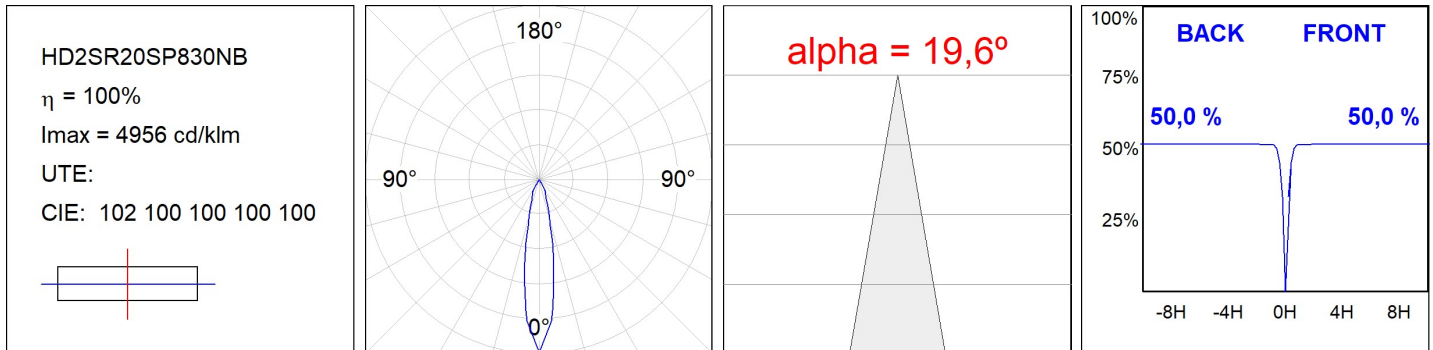

HANCE DOWNLIGHT

HD2SR20SP830NB

HANCE G2 DOWN SEMIREC 2000 WW SP BK

Description:

LAMP multidirectional semi-recessed downlight HANCE G2 DOWN SEMIREC 2000. Allowing 355° rotation and tilting up to 85°. Body and frame made of die-cast aluminium for proper thermal management. Black polycarbonate injection moulded anti-glare ring. 20° spot reflector. LED COB, 3000K and CRI80. Electronic ON OFF control gear included. IP20, IK07 ratings. Insulation Class II. LED life time: 72.000 L80B10 (Ta=25°C). Available finishes: Textured white and textured black.

Finish: Texturised black RAL 9011

Installation: Recessed

TECHNICAL SPECIFICATIONS:

Light output:	2.204 lm	°K :	3000
Plum:	20,8W	CRI :	80
Efficacy:	106 lm/w	R9 :	60
UGR:	<19	MacAdam:	3
Type:	COB	Power Supply:	220-240V 50/60Hz
LED Lifetime:	72.000 L80B10 (Ta=25°C)	Gear:	Electronic
Power:	18W		

Light output tolerance +/- 10%

CUSTOM MADE OPTIONS:

PHOTOMETRIC DATA :

ACCESORIES :

Optical

Product code:

HSCU50

Description: