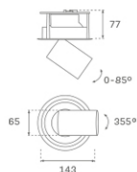

HANCE DOWNLIGHT

HD2SR20SP830NB

HANCE G2 DOWN SEMIREC 2000 WW SP BK

Description:

LAMP multidirectional semi-recessed downlight HANCE G2 DOWN SEMIREC 2000. Allowing 355° rotation and tilting up to 85°. Body and frame made of die-cast aluminium for proper thermal management. Black polycarbonate injection moulded anti-glare ring. 20° spot reflector. LED COB, 3000K and CRI80. Electronic ON OFF control gear included. IP20, IK07 ratings. Insulation Class II. LED life time: 72.000 L80B10 (Ta=25°C). Available finishes: Textured white and textured black.

Finish: Texturised black RAL 9011

Installation: Recessed

TECHNICAL SPECIFICATIONS:

Light output:	2.204 lm	°K :	3000
Plum:	20,8W	CRI :	80
Efficacy:	106 lm/w	R9 :	60
UGR:	<19	MacAdam:	3
Type:	COB	Power Supply:	220-240V 50/60Hz
LED Lifetime:	72.000 L80B10 (Ta=25°C)	Gear:	Electronic
Power:	18W		