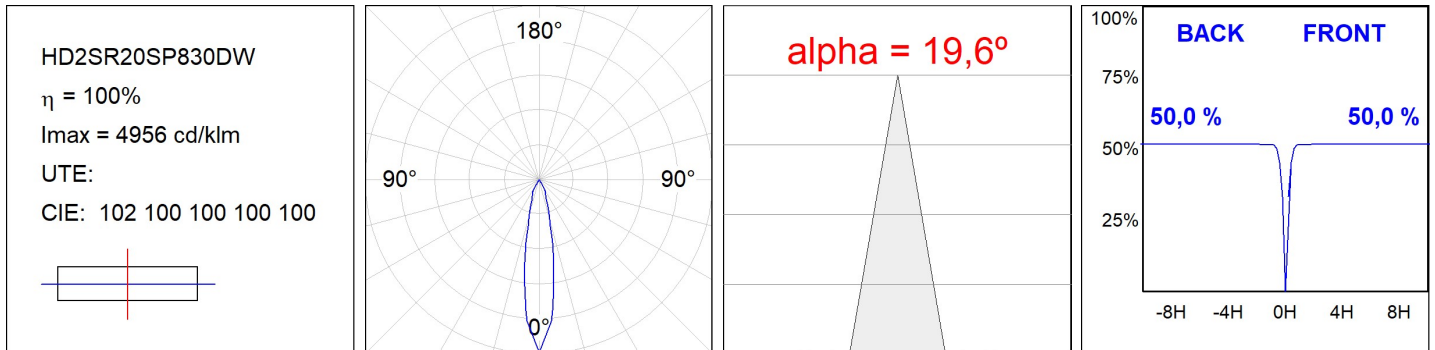

HANCE DOWNLIGHT

HD2SR20SP830DW

HANCE G2 DOWN SEMIREC 2000 WW SP DALI WH

Description:

LAMP multidirectional semi-recessed downlight HANCE G2 DOWN SEMIREC 2000. Allowing 355° rotation and tilting up to 85°. Body and frame made of die-cast aluminium for proper thermal management. Black polycarbonate injection moulded anti-glare ring. 20° spot reflector. LED COB, 3000K and CRI80. Electronic DALI control gear included. IP20, IK07 ratings. Insulation Class II. LED life time: 72.000 L80B10 (Ta=25°C). Available finishes: Textured white and textured black.

Finish: Texturised white RAL 9010

Installation: Recessed

TECHNICAL SPECIFICATIONS:

Light output:	2.204 lm	°K :	3000
Plum:	20,8W	CRI :	80
Efficacy:	106 lm/w	R9 :	60
UGR:	<19	MacAdam:	3
Type:	COB	Power Supply:	220-240V 50/60Hz
LED Lifetime:	72.000 L80B10 (Ta=25°C)	Gear:	Adjustable DALI
Power:	18W		

Light output tolerance +/- 10%

CUSTOM MADE OPTIONS:

PHOTOMETRIC DATA :

ACCESORIES :

Optical

Product code:

HSCU50

Description: