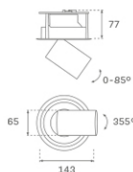

HANCE DOWNLIGHT

HD2SR20SP830DW

HANCE G2 DOWN SEMIREC 2000 WW SP DALI WH

Description:

LAMP multidirectional semi-recessed downlight HANCE G2 DOWN SEMIREC 2000. Allowing 355° rotation and tilting up to 85°. Body and frame made of die-cast aluminium for proper thermal management. Black polycarbonate injection moulded anti-glare ring. 20° spot reflector. LED COB, 3000K and CRI80. Electronic DALI control gear included. IP20, IK07 ratings. Insulation Class II. LED life time: 72.000 L80B10 (Ta=25°C). Available finishes: Textured white and textured black.

Finish: Texturised white RAL 9010

Installation: Recessed

TECHNICAL SPECIFICATIONS:

Light output:	2.204 lm	°K :	3000
Plum:	20,8W	CRI :	80
Efficacy:	106 lm/w	R9 :	60
UGR:	<19	MacAdam:	3
Type:	COB	Power Supply:	220-240V 50/60Hz
LED Lifetime:	72.000 L80B10 (Ta=25°C)	Gear:	Adjustable DALI
Power:	18W		