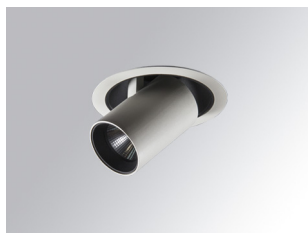

HANCE DOWNLIGHT

HD2SR20SP830DW

HANCE G2 DOWN SEMIREC 2000 WW SP DALI WH

Description:

LAMP multidirectional semi-recessed downlight HANCE G2 DOWN SEMIREC 2000. Allowing 355° rotation and tilting up to 85°. Body and frame made of die-cast aluminium for proper thermal management. Black polycarbonate injection moulded anti-glare ring. 20° spot reflector. LED COB, 3000K and CRI80. Electronic DALI control gear included. IP20, IK07 ratings. Insulation Class II. LED life time: 72.000 L80B10 (Ta=25°C). Available finishes: Textured white and textured black.

Finish: Texturised white RAL 9010

Installation: Recessed

TECHNICAL SPECIFICATIONS:

Light output:	2.204 lm	°K :	3000
Plum:	20,8W	CRI :	80
Efficacy:	106 lm/w	R9 :	60
UGR:	<19	MacAdam:	3
Type:	COB	Power Supply:	220-240V 50/60Hz
LED Lifetime:	72.000 L80B10 (Ta=25°C)	Gear:	Adjustable DALI
Power:	18W		

HANCE 1000/2000 ACC. CUTTING BEAM

Product code:

HSO50

Description:

HANCE 1000/2000 ACC. HONEYCOMB GRILLE

Product code:

HSRI65B

Description: