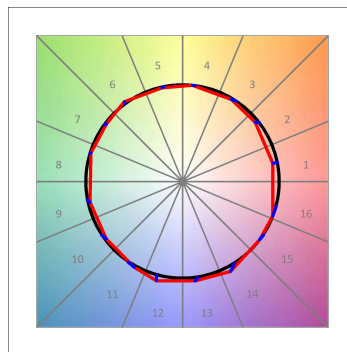

HANCE DOWNLIGHT

HD2SR20MF930NW

HANCE G2 DOWN SEMIREC 2000 9WW MFL WH

Description:

LAMP multidirectional semi-recessed downlight HANCE G2 DOWN SEMIREC 2000. Allowing 355° rotation and tilting up to 85°. Body and frame made of die-cast aluminium for proper thermal management. Black polycarbonate injection moulded anti-glare ring. 25° middle flood reflector. LED COB, 3000K and CRI90. Electronic ON OFF control gear included. IP20, IK07 ratings. Insulation Class II. LED life time: 72.000 L80B10 (Ta=25°C). Available finishes: Textured white and textured black.

Finish: Texturised white RAL 9010

Installation: Recessed

TECHNICAL SPECIFICATIONS:

Light output:	1.943 lm	°K :	3000
Plum:	20,8W	CRI :	90
Efficacy:	93,4 lm/w	R9 :	60
UGR:	<19	MacAdam:	3
Type:	COB	Power Supply:	220-240V 50/60Hz
LED Lifetime:	72.000 L80B10 (Ta=25°C)	Gear:	Electronic
Power:	18W		

Light output tolerance +/- 10%

CUSTOM MADE OPTIONS:

HANCE DOWNLIGHT

HD2SR20MF930NW

HANCE G2 DOWN SEMIREC 2000 9WW MFL WH

PHOTOMETRIC DATA :

HD2SR20MF930NW
 $\eta = 100\%$
 $I_{max} = 3354 \text{ cd/klm}$
 UTE:
 CIE: 101 100 100 100 100