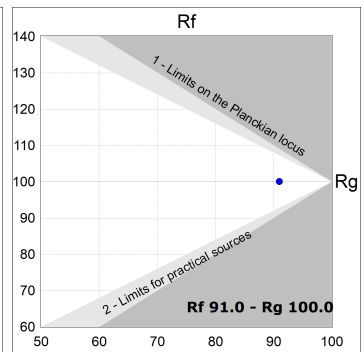

Finish: Texturised white RAL 9010

Installation: Recessed

TECHNICAL SPECIFICATIONS:

Light output:	1.943 lm	°K :	3000
Plum:	20,8W	CRI :	90
Efficacy:	93,4 lm/w	R9 :	60
UGR:	<19	MacAdam:	3
Type:	COB	Power Supply:	220-240V 50/60Hz
LED Lifetime:	72.000 L80B10 (Ta=25°C)	Gear:	Electronic
Power:	18W		

Light output tolerance +/- 10%

CUSTOM MADE OPTIONS:

HANCE DOWNLIGHT

HD2SR20MF930NW

HANCE G2 DOWN SEMIREC 2000 9WW MFL WH

PHOTOMETRIC DATA :

HD2SR20MF930NW
 $\eta = 100\%$
 $I_{max} = 3354 \text{ cd/klm}$
 UTE:
 CIE: 101 100 100 100 100