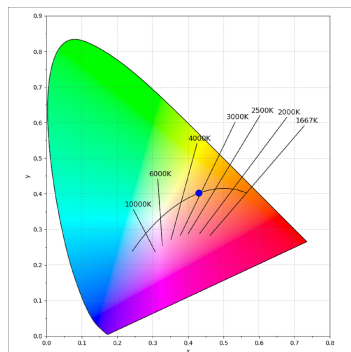

Finish: Texturised white RAL 9010

Installation: Recessed

TECHNICAL SPECIFICATIONS:

Light output:	1.943 lm	°K :	3000
Plum:	20,8W	CRI :	90
Efficacy:	93,4 lm/w	R9 :	60
UGR:	<19	MacAdam:	3
Type:	COB	Power Supply:	220-240V 50/60Hz
LED Lifetime:	72.000 L80B10 (Ta=25°C)	Gear:	Electronic
Power:	18W		

Light output tolerance +/- 10%

CUSTOM MADE OPTIONS:

HANCE DOWNLIGHT

HD2SR20MF930NW

HANCE G2 DOWN SEMIREC 2000 9WW MFL WH

PHOTOMETRIC DATA :

HD2SR20MF930NW
 $\eta = 100\%$
 $I_{max} = 3354 \text{ cd/klm}$
 UTE:
 CIE: 101 100 100 100 100