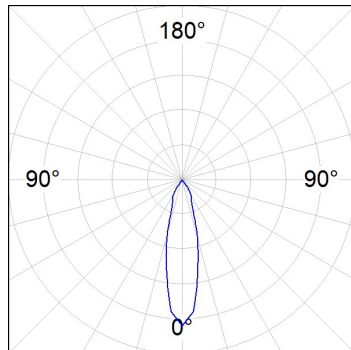

Finish: Texturised white RAL 9010

Installation: Recessed

TECHNICAL SPECIFICATIONS:

Light output:	1.943 lm	°K :	3000
Plum:	20,8W	CRI :	90
Efficacy:	93,4 lm/w	R9 :	60
UGR:	<19	MacAdam:	3
Type:	COB	Power Supply:	220-240V 50/60Hz
LED Lifetime:	72.000 L80B10 (Ta=25°C)	Gear:	Electronic
Power:	18W		

Light output tolerance +/- 10%

CUSTOM MADE OPTIONS:

HANCE DOWNLIGHT

HD2SR20MF930NW

HANCE G2 DOWN SEMIREC 2000 9WW MFL WH

PHOTOMETRIC DATA :

HD2SR20MF930NW
 $\eta = 100\%$
 $I_{max} = 3354 \text{ cd/klm}$
 UTE:
 CIE: 101 100 100 100 100