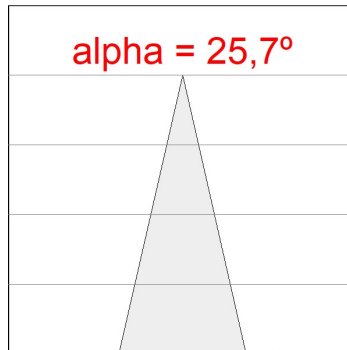

Light output tolerance +/- 10%

CUSTOM MADE OPTIONS:

HANCE DOWNLIGHT

HD2SR20MF930NW

HANCE G2 DOWN SEMIREC 2000 9WW MFL WH

PHOTOMETRIC DATA :

HD2SR20MF930NW
 $\eta = 100\%$
 $I_{max} = 3354 \text{ cd/klm}$
 UTE:
 CIE: 101 100 100 100 100