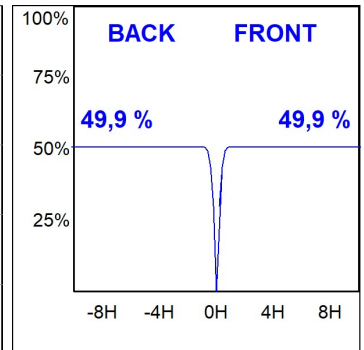

HANCE DOWNLIGHT

HD2SR20MF930NW

HANCE G2 DOWN SEMIREC 2000 9WW MFL WH

Description:

LAMP multidirectional semi-recessed downlight HANCE G2 DOWN SEMIREC 2000. Allowing 355° rotation and tilting up to 85°. Body and frame made of die-cast aluminium for proper thermal management. Black polycarbonate injection moulded anti-glare ring. 25° middle flood reflector. LED COB, 3000K and CRI90. Electronic ON OFF control gear included. IP20, IK07 ratings. Insulation Class II. LED life time: 72.000 L80B10 (Ta=25°C). Available finishes: Textured white and textured black.

Finish: Texturised white RAL 9010

Installation: Recessed

TECHNICAL SPECIFICATIONS:

Light output:	1.943 lm	°K :	3000
Plum:	20,8W	CRI :	90
Efficacy:	93,4 lm/w	R9 :	60
UGR:	<19	MacAdam:	3
Type:	COB	Power Supply:	220-240V 50/60Hz
LED Lifetime:	72.000 L80B10 (Ta=25°C)	Gear:	Electronic
Power:	18W		

Light output tolerance +/- 10%

CUSTOM MADE OPTIONS:

HANCE DOWNLIGHT

HD2SR20MF930NW

HANCE G2 DOWN SEMIREC 2000 9WW MFL WH

PHOTOMETRIC DATA :

HD2SR20MF930NW
 $\eta = 100\%$
 $I_{max} = 3354 \text{ cd/klm}$
 UTE:
 CIE: 101 100 100 100 100