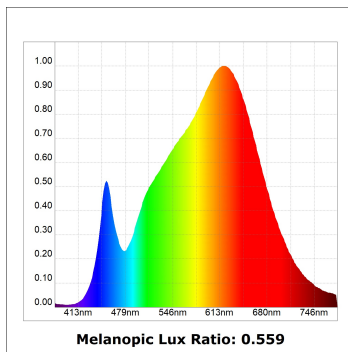

HANCE DOWNLIGHT

HD2SR20MF930NW

HANCE G2 DOWN SEMIREC 2000 9WW MFL WH

Description:

LAMP multidirectional semi-recessed downlight HANCE G2 DOWN SEMIREC 2000. Allowing 355° rotation and tilting up to 85°. Body and frame made of die-cast aluminium for proper thermal management. Black polycarbonate injection moulded anti-glare ring. 25° middle flood reflector. LED COB, 3000K and CRI90. Electronic ON OFF control gear included. IP20, IK07 ratings. Insulation Class II. LED life time: 72.000 L80B10 (Ta=25°C). Available finishes: Textured white and textured black.

Finish: Texturised white RAL 9010

Installation: Recessed

TECHNICAL SPECIFICATIONS:

Light output:	1.943 lm	°K :	3000
Plum:	20,8W	CRI :	90
Efficacy:	93,4 lm/w	R9 :	60
UGR:	<19	MacAdam:	3
Type:	COB	Power Supply:	220-240V 50/60Hz
LED Lifetime:	72.000 L80B10 (Ta=25°C)	Gear:	Electronic
Power:	18W		

Light output tolerance +/- 10%

CUSTOM MADE OPTIONS:

HANCE DOWNLIGHT

HD2SR20MF930NW

HANCE G2 DOWN SEMIREC 2000 9WW MFL WH

PHOTOMETRIC DATA :

HD2SR20MF930NW
 $\eta = 100\%$
 $I_{max} = 3354 \text{ cd/klm}$
 UTE:
 CIE: 101 100 100 100 100