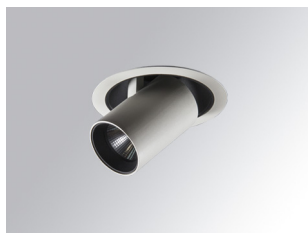

HANCE DOWNLIGHT

HD2SR20MF930NW

HANCE G2 DOWN SEMIREC 2000 9WW MFL WH

Description:

LAMP multidirectional semi-recessed downlight HANCE G2 DOWN SEMIREC 2000. Allowing 355° rotation and tilting up to 85°. Body and frame made of die-cast aluminium for proper thermal management. Black polycarbonate injection moulded anti-glare ring. 25° middle flood reflector. LED COB, 3000K and CRI90. Electronic ON OFF control gear included. IP20, IK07 ratings. Insulation Class II. LED life time: 72.000 L80B10 (Ta=25°C). Available finishes: Textured white and textured black.

Finish: Texturised white RAL 9010

Installation: Recessed

TECHNICAL SPECIFICATIONS:

Light output:	1.943 lm	°K :	3000
Plum:	20,8W	CRI :	90
Efficacy:	93,4 lm/w	R9 :	60
UGR:	<19	MacAdam:	3
Type:	COB	Power Supply:	220-240V 50/60Hz
LED Lifetime:	72.000 L80B10 (Ta=25°C)	Gear:	Electronic
Power:	18W		

ACCESORIES :

Optical

Product code:

HSCU50

Description:

HANCE 1000/2000 ACC. CUTTING BEAM

Product code:

HSO50