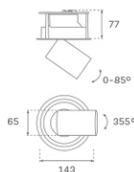

HANCE DOWNLIGHT

HD2SR20MF930NW

HANCE G2 DOWN SEMIREC 2000 9WW MFL WH

Description:

LAMP multidirectional semi-recessed downlight HANCE G2 DOWN SEMIREC 2000. Allowing 355° rotation and tilting up to 85°. Body and frame made of die-cast aluminium for proper thermal management. Black polycarbonate injection moulded anti-glare ring. 25° middle flood reflector. LED COB, 3000K and CRI90. Electronic ON OFF control gear included. IP20, IK07 ratings. Insulation Class II. LED life time: 72.000 L80B10 (Ta=25°C). Available finishes: Textured white and textured black.

Finish: Texturised white RAL 9010

Installation: Recessed

TECHNICAL SPECIFICATIONS:

Light output:	1.943 lm	°K :	3000
Plum:	20,8W	CRI :	90
Efficacy:	93,4 lm/w	R9 :	60
UGR:	<19	MacAdam:	3
Type:	COB	Power Supply:	220-240V 50/60Hz
LED Lifetime:	72.000 L80B10 (Ta=25°C)	Gear:	Electronic
Power:	18W		