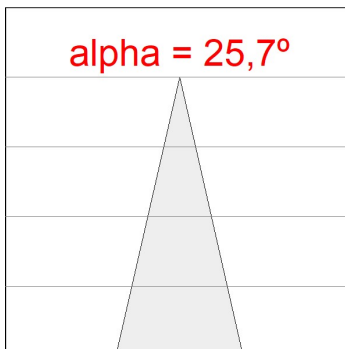

Light output tolerance +/- 10%

CUSTOM MADE OPTIONS:

PHOTOMETRIC DATA :

HD2SR20MF830NW
 $\eta = 100\%$
 $I_{max} = 3354 \text{ cd/klm}$
UTE:
CIE: 101 100 100 100 100

ACCESORIES :

Optical

Product code:

HSCU50