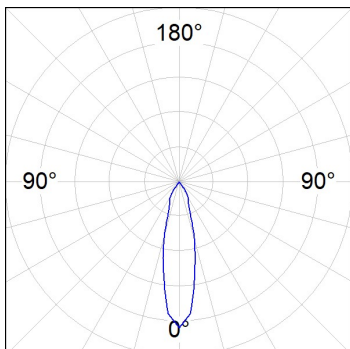

HANCE DOWNLIGHT

HD2SR20MF830NW

HANCE G2 DOWN SEMIREC 2000 WW MFL WH

Description:

LAMP multidirectional semi-recessed downlight HANCE G2 DOWN SEMIREC 2000. Allowing 355° rotation and tilting up to 85°. Body and frame made of die-cast aluminium for proper thermal management. Black polycarbonate injection moulded anti-glare ring. 25° middle flood reflector. LED COB, 3000K and CRI80. Electronic ON OFF control gear included. IP20, IK07 ratings. Insulation Class II. LED life time: 72.000 L80B10 (Ta=25°C). Available finishes: Textured white and textured black.

Finish: Texturised white RAL 9010

Installation: Recessed

TECHNICAL SPECIFICATIONS:

Light output:	2.267 lm	°K :	3000
Plum:	20,8W	CRI :	80
Efficacy:	109 lm/w	R9 :	60
UGR:	<19	MacAdam:	3
Type:	COB	Power Supply:	220-240V 50/60Hz
LED Lifetime:	72.000 L80B10 (Ta=25°C)	Gear:	Electronic
Power:	18W		

Light output tolerance +/- 10%

CUSTOM MADE OPTIONS:

PHOTOMETRIC DATA :

HD2SR20MF830NW
 $\eta = 100\%$
 $I_{max} = 3354 \text{ cd/klm}$
UTE:
CIE: 101 100 100 100 100

ACCESORIES :

Optical

Product code:

HSCU50