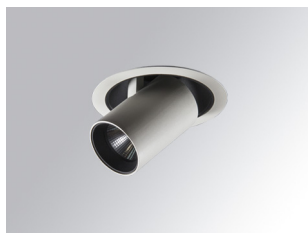

HANCE DOWNLIGHT

HD2SR20MF830NW

HANCE G2 DOWN SEMIREC 2000 WW MFL WH

Description:

LAMP multidirectional semi-recessed downlight HANCE G2 DOWN SEMIREC 2000. Allowing 355° rotation and tilting up to 85°. Body and frame made of die-cast aluminium for proper thermal management. Black polycarbonate injection moulded anti-glare ring. 25° middle flood reflector. LED COB, 3000K and CRI80. Electronic ON OFF control gear included. IP20, IK07 ratings. Insulation Class II. LED life time: 72.000 L80B10 (Ta=25°C). Available finishes: Textured white and textured black.

Finish: Texturised white RAL 9010

Installation: Recessed

TECHNICAL SPECIFICATIONS:

Light output:	2.267 lm	°K :	3000
Plum:	20,8W	CRI :	80
Efficacy:	109 lm/w	R9 :	60
UGR:	<19	MacAdam:	3
Type:	COB	Power Supply:	220-240V 50/60Hz
LED Lifetime:	72.000 L80B10 (Ta=25°C)	Gear:	Electronic
Power:	18W		

Description:

HANCE 1000/2000 ACC. CUTTING BEAM

Product code:

HSO50

Description:

HANCE 1000/2000 ACC. HONEYCOMB GRILLE

Product code:

HSRI65B