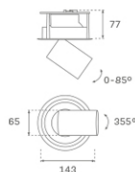

HANCE DOWNLIGHT

HD2SR20MF830NW

HANCE G2 DOWN SEMIREC 2000 WW MFL WH

Description:

LAMP multidirectional semi-recessed downlight HANCE G2 DOWN SEMIREC 2000. Allowing 355° rotation and tilting up to 85°. Body and frame made of die-cast aluminium for proper thermal management. Black polycarbonate injection moulded anti-glare ring. 25° middle flood reflector. LED COB, 3000K and CRI80. Electronic ON OFF control gear included. IP20, IK07 ratings. Insulation Class II. LED life time: 72.000 L80B10 (Ta=25°C). Available finishes: Textured white and textured black.

Finish: Texturised white RAL 9010

Installation: Recessed

TECHNICAL SPECIFICATIONS:

Light output:	2.267 lm	°K :	3000
Plum:	20,8W	CRI :	80
Efficacy:	109 lm/w	R9 :	60
UGR:	<19	MacAdam:	3
Type:	COB	Power Supply:	220-240V 50/60Hz
LED Lifetime:	72.000 L80B10 (Ta=25°C)	Gear:	Electronic
Power:	18W		

Light output tolerance +/- 10%

CUSTOM MADE OPTIONS:

PHOTOMETRIC DATA :

HD2SR20MF830NW
 $\eta = 100\%$
 $I_{max} = 3354 \text{ cd/klm}$
UTE:
CIE: 101 100 100 100 100

ACCESORIES :

Optical

Product code:

HSCU50