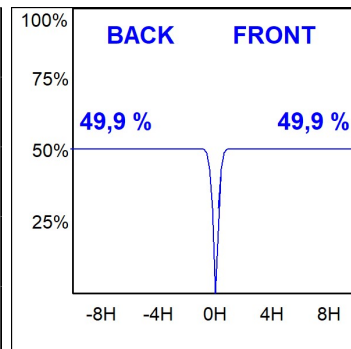

HANCE DOWNLIGHT

HD2SR20MF830NW

HANCE G2 DOWN SEMIREC 2000 WW MFL WH

Description:

LAMP multidirectional semi-recessed downlight HANCE G2 DOWN SEMIREC 2000. Allowing 355° rotation and tilting up to 85°. Body and frame made of die-cast aluminium for proper thermal management. Black polycarbonate injection moulded anti-glare ring. 25° middle flood reflector. LED COB, 3000K and CRI80. Electronic ON OFF control gear included. IP20, IK07 ratings. Insulation Class II. LED life time: 72.000 L80B10 (Ta=25°C). Available finishes: Textured white and textured black.

Finish: Texturised white RAL 9010

Installation: Recessed

TECHNICAL SPECIFICATIONS:

Light output:	2.267 lm	°K :	3000
Plum:	20,8W	CRI :	80
Efficacy:	109 lm/w	R9 :	60
UGR:	<19	MacAdam:	3
Type:	COB	Power Supply:	220-240V 50/60Hz
LED Lifetime:	72.000 L80B10 (Ta=25°C)	Gear:	Electronic
Power:	18W		

Light output tolerance +/- 10%

CUSTOM MADE OPTIONS:

PHOTOMETRIC DATA :

HD2SR20MF830NW
 $\eta = 100\%$
 $I_{max} = 3354 \text{ cd/klm}$
UTE:
CIE: 101 100 100 100 100

ACCESORIES :

Optical

Product code:

HSCU50