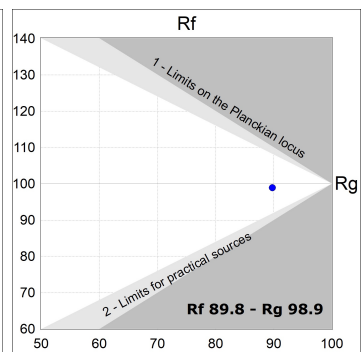

Finish: Texturised white RAL 9010

Installation: Recessed

TECHNICAL SPECIFICATIONS:

Light output:	2.022 lm	°K :	4000
Plum:	20,8W	CRI :	90
Efficacy:	97,2 lm/w	R9 :	66
Type:	COB	MacAdam:	3
LED Lifetime:	72.000 L80B10 (Ta=25°C)	Power Supply:	220-240V 50/60Hz
Power:	18W	Gear:	Electronic

Light output tolerance +/- 10%

CUSTOM MADE OPTIONS:

HANCE DOWNLIGHT

HD2SR20FL940NW

HANCE G2 DOWN SEMIREC 2000 9NW FL WH

PHOTOMETRIC DATA :

HD2SR20FL940NW
 $\eta = 100\%$
 $I_{max} = 2218 \text{ cd/klm}$
 UTE:
 CIE: 100 100 100 100 100