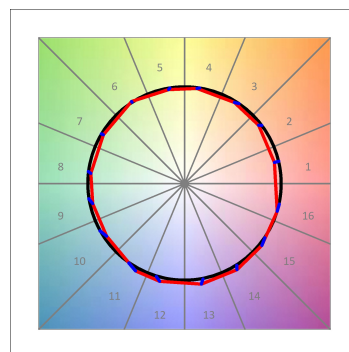

HANCE DOWNLIGHT

HD2SR20FL940NW

HANCE G2 DOWN SEMIREC 2000 9NW FL WH

PHOTOMETRIC DATA :

HD2SR20FL940NW
 $\eta = 100\%$
 $I_{max} = 2218 \text{ cd/klm}$
UTE:
CIE: 100 100 100 100 100