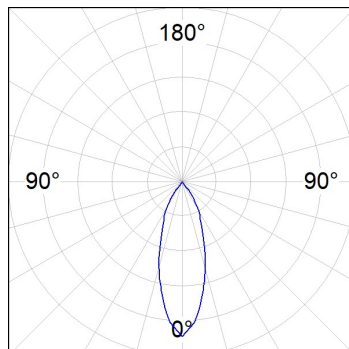

HANCE DOWNLIGHT

HD2SR20FL940NW

HANCE G2 DOWN SEMIREC 2000 9NW FL WH

Description:

LAMP multidirectional semi-recessed downlight HANCE G2 DOWN SEMIREC 2000. Allowing 355° rotation and tilting up to 85°. Body and frame made of die-cast aluminium for proper thermal management. Black polycarbonate injection moulded anti-glare ring. 35° flood reflector. LED COB, 4000K and CRI90. Electronic ON OFF control gear included. IP20, IK07 ratings. Insulation Class II. LED life time: 72.000 L80B10 (Ta=25°C). Available finishes: Textured white and textured black.

Finish: Texturised white RAL 9010

Installation: Recessed

TECHNICAL SPECIFICATIONS:

Light output:	2.022 lm	°K :	4000
Plum:	20,8W	CRI :	90
Efficacy:	97,2 lm/w	R9 :	66
Type:	COB	MacAdam:	3
LED Lifetime:	72.000 L80B10 (Ta=25°C)	Power Supply:	220-240V 50/60Hz
Power:	18W	Gear:	Electronic

Light output tolerance +/- 10%

CUSTOM MADE OPTIONS:

HANCE DOWNLIGHT

HD2SR20FL940NW

HANCE G2 DOWN SEMIREC 2000 9NW FL WH

PHOTOMETRIC DATA :

HD2SR20FL940NW
 $\eta = 100\%$
 $I_{max} = 2218 \text{ cd/klm}$
 UTE:
 CIE: 100 100 100 100 100