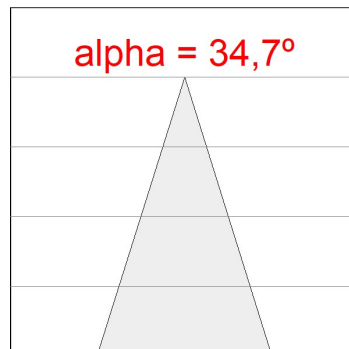

Light output tolerance +/- 10%

CUSTOM MADE OPTIONS:

HANCE DOWNLIGHT

HD2SR20FL940NW

HANCE G2 DOWN SEMIREC 2000 9NW FL WH

PHOTOMETRIC DATA :

HD2SR20FL940NW
 $\eta = 100\%$
 $I_{max} = 2218 \text{ cd/klm}$
 UTE:
 CIE: 100 100 100 100 100