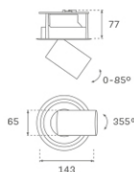

HANCE DOWNLIGHT

HD2SR20FL940NW

HANCE G2 DOWN SEMIREC 2000 9NW FL WH

Description:

LAMP multidirectional semi-recessed downlight HANCE G2 DOWN SEMIREC 2000. Allowing 355° rotation and tilting up to 85°. Body and frame made of die-cast aluminium for proper thermal management. Black polycarbonate injection moulded anti-glare ring. 35° flood reflector. LED COB, 4000K and CRI90. Electronic ON OFF control gear included. IP20, IK07 ratings. Insulation Class II. LED life time: 72.000 L80B10 (Ta=25°C). Available finishes: Textured white and textured black.

Finish: Texturised white RAL 9010

Installation: Recessed

TECHNICAL SPECIFICATIONS:

Light output:	2.022 lm	°K :	4000
Plum:	20,8W	CRI :	90
Efficacy:	97,2 lm/w	R9 :	66
Type:	COB	MacAdam:	3
LED Lifetime:	72.000 L80B10 (Ta=25°C)	Power Supply:	220-240V 50/60Hz
Power:	18W	Gear:	Electronic