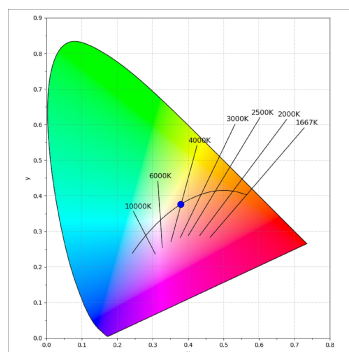

Finish: Texturised white RAL 9010

Installation: Recessed

TECHNICAL SPECIFICATIONS:

Light output:	2.022 lm	°K :	4000
Plum:	20,8W	CRI :	90
Efficacy:	97,2 lm/w	R9 :	66
Type:	COB	MacAdam:	3
LED Lifetime:	72.000 L80B10 (Ta=25°C)	Power Supply:	220-240V 50/60Hz
Power:	18W	Gear:	Electronic

Light output tolerance +/- 10%

CUSTOM MADE OPTIONS:

HANCE DOWNLIGHT

HD2SR20FL940NW

HANCE G2 DOWN SEMIREC 2000 9NW FL WH

PHOTOMETRIC DATA :

HD2SR20FL940NW
 $\eta = 100\%$
 $I_{max} = 2218 \text{ cd/klm}$
 UTE:
 CIE: 100 100 100 100 100