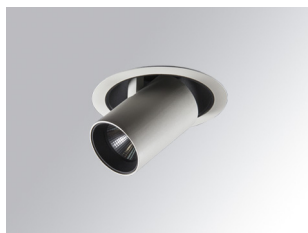

HANCE DOWNLIGHT

HD2SR20FL940NW

HANCE G2 DOWN SEMIREC 2000 9NW FL WH

Description:

LAMP multidirectional semi-recessed downlight HANCE G2 DOWN SEMIREC 2000. Allowing 355° rotation and tilting up to 85°. Body and frame made of die-cast aluminium for proper thermal management. Black polycarbonate injection moulded anti-glare ring. 35° flood reflector. LED COB, 4000K and CRI90. Electronic ON OFF control gear included. IP20, IK07 ratings. Insulation Class II. LED life time: 72.000 L80B10 (Ta=25°C). Available finishes: Textured white and textured black.

Finish: Texturised white RAL 9010

Installation: Recessed

TECHNICAL SPECIFICATIONS:

Light output:	2.022 lm	°K :	4000
Plum:	20,8W	CRI :	90
Efficacy:	97,2 lm/w	R9 :	66
Type:	COB	MacAdam:	3
LED Lifetime:	72.000 L80B10 (Ta=25°C)	Power Supply:	220-240V 50/60Hz
Power:	18W	Gear:	Electronic

ACCESORIES :

Optical

Product code:

HSCU50

Description:

HANCE 1000/2000 ACC. CUTTING BEAM

Product code:

HSO50