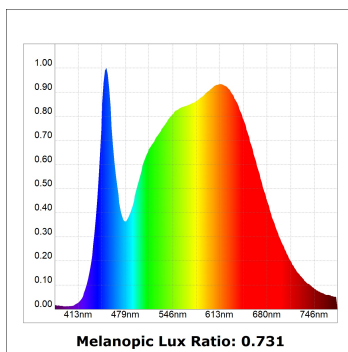

HANCE DOWNLIGHT

HD2SR20FL940NW

HANCE G2 DOWN SEMIREC 2000 9NW FL WH

Description:

LAMP multidirectional semi-recessed downlight HANCE G2 DOWN SEMIREC 2000. Allowing 355° rotation and tilting up to 85°. Body and frame made of die-cast aluminium for proper thermal management. Black polycarbonate injection moulded anti-glare ring. 35° flood reflector. LED COB, 4000K and CRI90. Electronic ON OFF control gear included. IP20, IK07 ratings. Insulation Class II. LED life time: 72.000 L80B10 (Ta=25°C). Available finishes: Textured white and textured black.

Finish: Texturised white RAL 9010

Installation: Recessed

TECHNICAL SPECIFICATIONS:

Light output:	2.022 lm	°K :	4000
Plum:	20,8W	CRI :	90
Efficacy:	97,2 lm/w	R9 :	66
Type:	COB	MacAdam:	3
LED Lifetime:	72.000 L80B10 (Ta=25°C)	Power Supply:	220-240V 50/60Hz
Power:	18W	Gear:	Electronic

Light output tolerance +/- 10%

CUSTOM MADE OPTIONS:

HANCE DOWNLIGHT

HD2SR20FL940NW

HANCE G2 DOWN SEMIREC 2000 9NW FL WH

PHOTOMETRIC DATA :

HD2SR20FL940NW
 $\eta = 100\%$
 $I_{max} = 2218 \text{ cd/klm}$
 UTE:
 CIE: 100 100 100 100 100