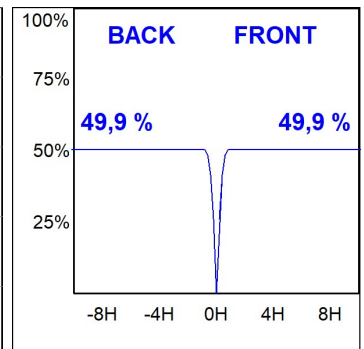

HANCE DOWNLIGHT

HD2SR20FL940NW

HANCE G2 DOWN SEMIREC 2000 9NW FL WH

Description:

LAMP multidirectional semi-recessed downlight HANCE G2 DOWN SEMIREC 2000. Allowing 355° rotation and tilting up to 85°. Body and frame made of die-cast aluminium for proper thermal management. Black polycarbonate injection moulded anti-glare ring. 35° flood reflector. LED COB, 4000K and CRI90. Electronic ON OFF control gear included. IP20, IK07 ratings. Insulation Class II. LED life time: 72.000 L80B10 (Ta=25°C). Available finishes: Textured white and textured black.

Finish: Texturised white RAL 9010

Installation: Recessed

TECHNICAL SPECIFICATIONS:

Light output:	2.022 lm	°K :	4000
Plum:	20,8W	CRI :	90
Efficacy:	97,2 lm/w	R9 :	66
Type:	COB	MacAdam:	3
LED Lifetime:	72.000 L80B10 (Ta=25°C)	Power Supply:	220-240V 50/60Hz
Power:	18W	Gear:	Electronic

Light output tolerance +/- 10%

CUSTOM MADE OPTIONS:

HANCE DOWNLIGHT

HD2SR20FL940NW

HANCE G2 DOWN SEMIREC 2000 9NW FL WH

PHOTOMETRIC DATA :

HD2SR20FL940NW
 $\eta = 100\%$
 $I_{max} = 2218 \text{ cd/klm}$
 UTE:
 CIE: 100 100 100 100 100