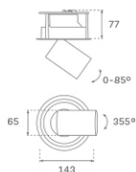

HANCE DOWNLIGHT

HD2SR20FL940NB

HANCE G2 DOWN SEMIREC 2000 9NW FL BK

Description:

LAMP multidirectional semi-recessed downlight HANCE G2 DOWN SEMIREC 2000. Allowing 355° rotation and tilting up to 85°. Body and frame made of die-cast aluminium for proper thermal management. Black polycarbonate injection moulded anti-glare ring. 35° flood reflector. LED COB, 4000K and CRI90. Electronic ON OFF control gear included. IP20, IK07 ratings. Insulation Class II. LED life time: 72.000 L80B10 (Ta=25°C). Available finishes: Textured white and textured black.

Finish: Texturised black RAL 9011

Installation: Recessed

TECHNICAL SPECIFICATIONS:

Light output:	2.022 lm	°K :	4000
Plum:	20,8W	CRI :	90
Efficacy:	97,2 lm/w	R9 :	66
Type:	COB	MacAdam:	3
LED Lifetime:	72.000 L80B10 (Ta=25°C)	Power Supply:	220-240V 50/60Hz
Power:	18W	Gear:	Electronic

Light output tolerance +/- 10%

CUSTOM MADE OPTIONS: