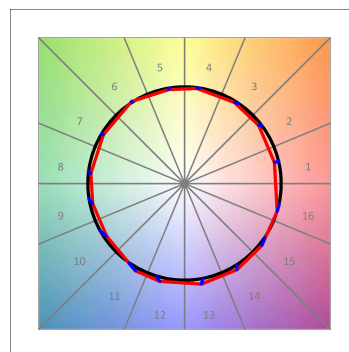

HANCE DOWNLIGHT

HD2SR20FL940NB

HANCE G2 DOWN SEMIREC 2000 9NW FL BK

PHOTOMETRIC DATA :

HD2SR20FL940NB
 $\eta = 100\%$
 $I_{max} = 2218 \text{ cd/klm}$
UTE:
CIE: 100 100 100 100 100