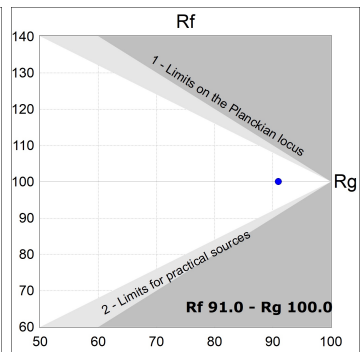

Finish: Texturised white RAL 9010

Installation: Recessed

TECHNICAL SPECIFICATIONS:

Light output:	1.918 lm	°K :	3000
Plum:	20,8W	CRI :	90
Efficacy:	92,2 lm/w	R9 :	60
Type:	COB	MacAdam:	3
LED Lifetime:	72.000 L80B10 (Ta=25°C)	Power Supply:	220-240V 50/60Hz
Power:	18W	Gear:	Electronic

Light output tolerance +/- 10%

CUSTOM MADE OPTIONS:

HANCE DOWNLIGHT

HD2SR20FL930NW

HANCE G2 DOWN SEMIREC 2000 9WW FL WH

PHOTOMETRIC DATA :

HD2SR20FL930NW
 $\eta = 100\%$
 $I_{max} = 2218 \text{ cd/klm}$
 UTE:
 CIE: 100 100 100 100 100