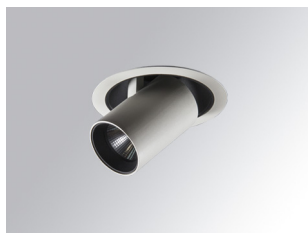

HANCE DOWNLIGHT

HD2SR20FL930NW

HANCE G2 DOWN SEMIREC 2000 9WW FL WH

Description:

LAMP multidirectional semi-recessed downlight HANCE G2 DOWN SEMIREC 2000. Allowing 355° rotation and tilting up to 85°. Body and frame made of die-cast aluminium for proper thermal management. Black polycarbonate injection moulded anti-glare ring. 35° flood reflector. LED COB, 3000K and CRI90. Electronic ON OFF control gear included. IP20, IK07 ratings. Insulation Class II. LED life time: 72.000 L80B10 (Ta=25°C). Available finishes: Textured white and textured black.

Finish: Texturised white RAL 9010

Installation: Recessed

TECHNICAL SPECIFICATIONS:

Light output:	1.918 lm	°K :	3000
Plum:	20,8W	CRI :	90
Efficacy:	92,2 lm/w	R9 :	60
Type:	COB	MacAdam:	3
LED Lifetime:	72.000 L80B10 (Ta=25°C)	Power Supply:	220-240V 50/60Hz
Power:	18W	Gear:	Electronic

ACCESORIES :

Optical

Product code:

HSCU50

Description:

HANCE 1000/2000 ACC. CUTTING BEAM

Product code:

HSO50