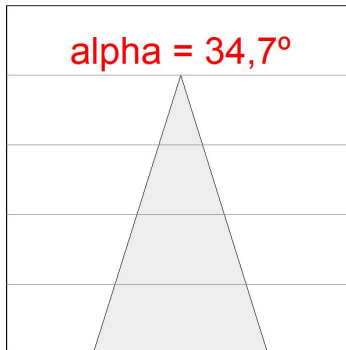

Light output tolerance +/- 10%

CUSTOM MADE OPTIONS:

HANCE DOWNLIGHT

HD2SR20FL930NW

HANCE G2 DOWN SEMIREC 2000 9WW FL WH

PHOTOMETRIC DATA :

HD2SR20FL930NW
 $\eta = 100\%$
 $I_{max} = 2218 \text{ cd/klm}$
 UTE:
 CIE: 100 100 100 100 100