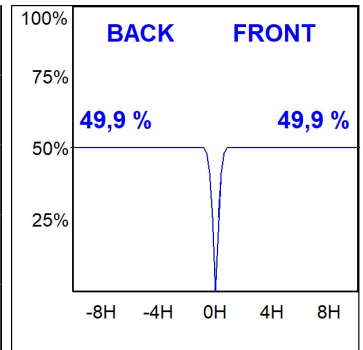

HANCE DOWNLIGHT

HD2SR20FL930NW

HANCE G2 DOWN SEMIREC 2000 9WW FL WH

Description:

LAMP multidirectional semi-recessed downlight HANCE G2 DOWN SEMIREC 2000. Allowing 355° rotation and tilting up to 85°. Body and frame made of die-cast aluminium for proper thermal management. Black polycarbonate injection moulded anti-glare ring. 35° flood reflector. LED COB, 3000K and CRI90. Electronic ON OFF control gear included. IP20, IK07 ratings. Insulation Class II. LED life time: 72.000 L80B10 (Ta=25°C). Available finishes: Textured white and textured black.

Finish: Texturised white RAL 9010

Installation: Recessed

TECHNICAL SPECIFICATIONS:

Light output:	1.918 lm	°K :	3000
Plum:	20,8W	CRI :	90
Efficacy:	92,2 lm/w	R9 :	60
Type:	COB	MacAdam:	3
LED Lifetime:	72.000 L80B10 (Ta=25°C)	Power Supply:	220-240V 50/60Hz
Power:	18W	Gear:	Electronic

Light output tolerance +/- 10%

CUSTOM MADE OPTIONS:

HANCE DOWNLIGHT

HD2SR20FL930NW

HANCE G2 DOWN SEMIREC 2000 9WW FL WH

PHOTOMETRIC DATA :

HD2SR20FL930NW
 $\eta = 100\%$
 $I_{max} = 2218 \text{ cd/klm}$
 UTE:
 CIE: 100 100 100 100 100