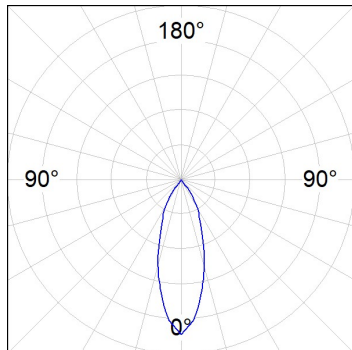

HANCE DOWNLIGHT

HD2SR20FL930NW

HANCE G2 DOWN SEMIREC 2000 9WW FL WH

Description:

LAMP multidirectional semi-recessed downlight HANCE G2 DOWN SEMIREC 2000. Allowing 355° rotation and tilting up to 85°. Body and frame made of die-cast aluminium for proper thermal management. Black polycarbonate injection moulded anti-glare ring. 35° flood reflector. LED COB, 3000K and CRI90. Electronic ON OFF control gear included. IP20, IK07 ratings. Insulation Class II. LED life time: 72.000 L80B10 (Ta=25°C). Available finishes: Textured white and textured black.

Finish: Texturised white RAL 9010

Installation: Recessed

TECHNICAL SPECIFICATIONS:

Light output:	1.918 lm	°K :	3000
Plum:	20,8W	CRI :	90
Efficacy:	92,2 lm/w	R9 :	60
Type:	COB	MacAdam:	3
LED Lifetime:	72.000 L80B10 (Ta=25°C)	Power Supply:	220-240V 50/60Hz
Power:	18W	Gear:	Electronic

Light output tolerance +/- 10%

CUSTOM MADE OPTIONS:

HANCE DOWNLIGHT

HD2SR20FL930NW

HANCE G2 DOWN SEMIREC 2000 9WW FL WH

PHOTOMETRIC DATA :

HD2SR20FL930NW
 $\eta = 100\%$
 $I_{max} = 2218 \text{ cd/klm}$
 UTE:
 CIE: 100 100 100 100 100