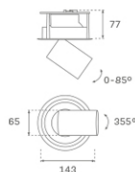

HANCE DOWNLIGHT

HD2SR20FL930NW

HANCE G2 DOWN SEMIREC 2000 9WW FL WH

Description:

LAMP multidirectional semi-recessed downlight HANCE G2 DOWN SEMIREC 2000. Allowing 355° rotation and tilting up to 85°. Body and frame made of die-cast aluminium for proper thermal management. Black polycarbonate injection moulded anti-glare ring. 35° flood reflector. LED COB, 3000K and CRI90. Electronic ON OFF control gear included. IP20, IK07 ratings. Insulation Class II. LED life time: 72.000 L80B10 (Ta=25°C). Available finishes: Textured white and textured black.

Finish: Texturised white RAL 9010

Installation: Recessed

TECHNICAL SPECIFICATIONS:

Light output:	1.918 lm	°K :	3000
Plum:	20,8W	CRI :	90
Efficacy:	92,2 lm/w	R9 :	60
Type:	COB	MacAdam:	3
LED Lifetime:	72.000 L80B10 (Ta=25°C)	Power Supply:	220-240V 50/60Hz
Power:	18W	Gear:	Electronic