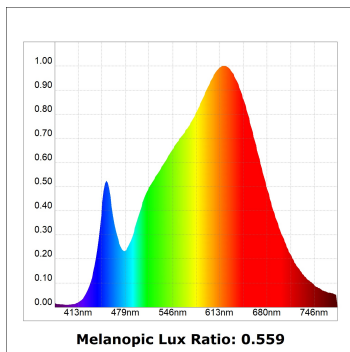

HANCE DOWNLIGHT

HD2SR20FL930NW

HANCE G2 DOWN SEMIREC 2000 9WW FL WH

Description:

LAMP multidirectional semi-recessed downlight HANCE G2 DOWN SEMIREC 2000. Allowing 355° rotation and tilting up to 85°. Body and frame made of die-cast aluminium for proper thermal management. Black polycarbonate injection moulded anti-glare ring. 35° flood reflector. LED COB, 3000K and CRI90. Electronic ON OFF control gear included. IP20, IK07 ratings. Insulation Class II. LED life time: 72.000 L80B10 (Ta=25°C). Available finishes: Textured white and textured black.

Finish: Texturised white RAL 9010

Installation: Recessed

TECHNICAL SPECIFICATIONS:

Light output:	1.918 lm	°K :	3000
Plum:	20,8W	CRI :	90
Efficacy:	92,2 lm/w	R9 :	60
Type:	COB	MacAdam:	3
LED Lifetime:	72.000 L80B10 (Ta=25°C)	Power Supply:	220-240V 50/60Hz
Power:	18W	Gear:	Electronic

Light output tolerance +/- 10%

CUSTOM MADE OPTIONS:

HANCE DOWNLIGHT

HD2SR20FL930NW

HANCE G2 DOWN SEMIREC 2000 9WW FL WH

PHOTOMETRIC DATA :

HD2SR20FL930NW
 $\eta = 100\%$
 $I_{max} = 2218 \text{ cd/klm}$
 UTE:
 CIE: 100 100 100 100 100