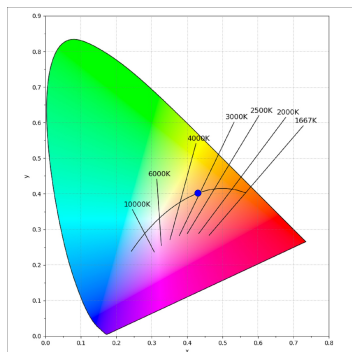

Finish: Texturised white RAL 9010

Installation: Recessed

TECHNICAL SPECIFICATIONS:

Light output:	1.918 lm	°K :	3000
Plum:	20,8W	CRI :	90
Efficacy:	92,2 lm/w	R9 :	60
Type:	COB	MacAdam:	3
LED Lifetime:	72.000 L80B10 (Ta=25°C)	Power Supply:	220-240V 50/60Hz
Power:	18W	Gear:	Electronic

Light output tolerance +/- 10%

CUSTOM MADE OPTIONS:

HANCE DOWNLIGHT

HD2SR20FL930NW

HANCE G2 DOWN SEMIREC 2000 9WW FL WH

PHOTOMETRIC DATA :

HD2SR20FL930NW
 $\eta = 100\%$
 $I_{max} = 2218 \text{ cd/klm}$
 UTE:
 CIE: 100 100 100 100 100