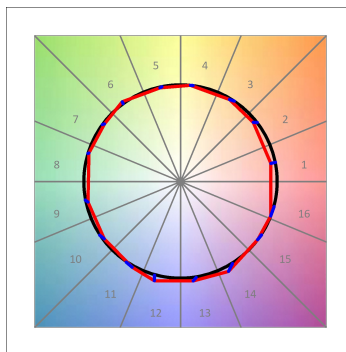

HANCE DOWNLIGHT

HD2SR20FL930NW

HANCE G2 DOWN SEMIREC 2000 9WW FL WH

Description:

LAMP multidirectional semi-recessed downlight HANCE G2 DOWN SEMIREC 2000. Allowing 355° rotation and tilting up to 85°. Body and frame made of die-cast aluminium for proper thermal management. Black polycarbonate injection moulded anti-glare ring. 35° flood reflector. LED COB, 3000K and CRI90. Electronic ON OFF control gear included. IP20, IK07 ratings. Insulation Class II. LED life time: 72.000 L80B10 (Ta=25°C). Available finishes: Textured white and textured black.

Finish: Texturised white RAL 9010

Installation: Recessed

TECHNICAL SPECIFICATIONS:

Light output:	1.918 lm	°K :	3000
Plum:	20,8W	CRI :	90
Efficacy:	92,2 lm/w	R9 :	60
Type:	COB	MacAdam:	3
LED Lifetime:	72.000 L80B10 (Ta=25°C)	Power Supply:	220-240V 50/60Hz
Power:	18W	Gear:	Electronic

Light output tolerance +/- 10%

CUSTOM MADE OPTIONS:

HANCE DOWNLIGHT

HD2SR20FL930NW

HANCE G2 DOWN SEMIREC 2000 9WW FL WH

PHOTOMETRIC DATA :

HD2SR20FL930NW
 $\eta = 100\%$
 $I_{max} = 2218 \text{ cd/klm}$
 UTE:
 CIE: 100 100 100 100 100