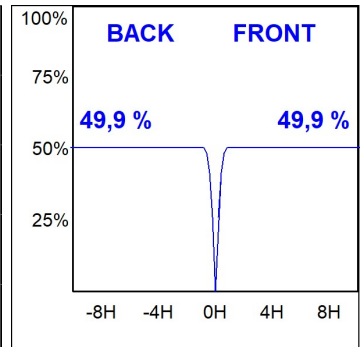

HANCE DOWNLIGHT

HD2SR20FL930DW

HANCE G2 DOWN SEMIREC 2000 9WW FL DA WH

Description:

LAMP multidirectional semi-recessed downlight HANCE G2 DOWN SEMIREC 2000. Allowing 355° rotation and tilting up to 85°. Body and frame made of die-cast aluminium for proper thermal management. Black polycarbonate injection moulded anti-glare ring. 35° flood reflector. LED COB, 3000K and CRI90. Electronic DALI control gear included. IP20, IK07 ratings. Insulation Class II. LED life time: 72.000 L80B10 (Ta=25°C). Available finishes: Textured white and textured black.

Finish: Texturised white RAL 9010

Installation: Recessed

TECHNICAL SPECIFICATIONS:

Light output:	1.918 lm	°K :	3000
Plum:	20,8W	CRI :	90
Efficacy:	92,2 lm/w	R9 :	60
Type:	COB	MacAdam:	3
LED Lifetime:	72.000 L80B10 (Ta=25°C)	Power Supply:	220-240V 50/60Hz
Power:	18W	Gear:	Adjustable DALI

Light output tolerance +/- 10%

CUSTOM MADE OPTIONS:

HANCE DOWNLIGHT

HD2SR20FL930DW

HANCE G2 DOWN SEMIREC 2000 9WW FL DA WH

PHOTOMETRIC DATA :

HD2SR20FL930DW
 $\eta = 100\%$
 $I_{max} = 2218 \text{ cd/klm}$
 UTE:
 CIE: 100 100 100 100 100