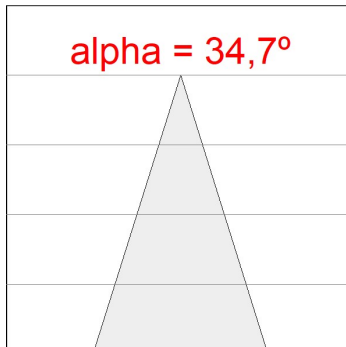

Light output tolerance +/- 10%

CUSTOM MADE OPTIONS:

HANCE DOWNLIGHT

HD2SR20FL930DW

HANCE G2 DOWN SEMIREC 2000 9WW FL DA WH

PHOTOMETRIC DATA :

HD2SR20FL930DW
 $\eta = 100\%$
 $I_{max} = 2218 \text{ cd/klm}$
 UTE:
 CIE: 100 100 100 100 100