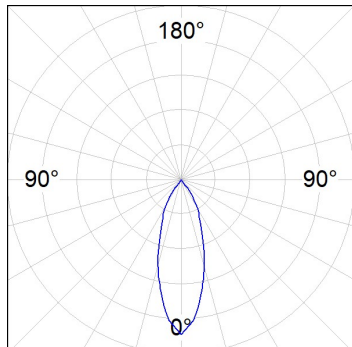

HANCE DOWNLIGHT

HD2SR20FL930DW

HANCE G2 DOWN SEMIREC 2000 9WW FL DA WH

Description:

LAMP multidirectional semi-recessed downlight HANCE G2 DOWN SEMIREC 2000. Allowing 355° rotation and tilting up to 85°. Body and frame made of die-cast aluminium for proper thermal management. Black polycarbonate injection moulded anti-glare ring. 35° flood reflector. LED COB, 3000K and CRI90. Electronic DALI control gear included. IP20, IK07 ratings. Insulation Class II. LED life time: 72.000 L80B10 (Ta=25°C). Available finishes: Textured white and textured black.

Finish: Texturised white RAL 9010

Installation: Recessed

TECHNICAL SPECIFICATIONS:

Light output:	1.918 lm	°K :	3000
Plum:	20,8W	CRI :	90
Efficacy:	92,2 lm/w	R9 :	60
Type:	COB	MacAdam:	3
LED Lifetime:	72.000 L80B10 (Ta=25°C)	Power Supply:	220-240V 50/60Hz
Power:	18W	Gear:	Adjustable DALI

Light output tolerance +/- 10%

CUSTOM MADE OPTIONS:

HANCE DOWNLIGHT

HD2SR20FL930DW

HANCE G2 DOWN SEMIREC 2000 9WW FL DA WH

PHOTOMETRIC DATA :

HD2SR20FL930DW
 $\eta = 100\%$
 $I_{max} = 2218 \text{ cd/klm}$
 UTE:
 CIE: 100 100 100 100 100