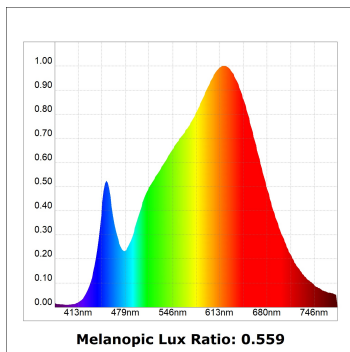

HANCE DOWNLIGHT

HD2SR20FL930DW

HANCE G2 DOWN SEMIREC 2000 9WW FL DA WH

Description:

LAMP multidirectional semi-recessed downlight HANCE G2 DOWN SEMIREC 2000. Allowing 355° rotation and tilting up to 85°. Body and frame made of die-cast aluminium for proper thermal management. Black polycarbonate injection moulded anti-glare ring. 35° flood reflector. LED COB, 3000K and CRI90. Electronic DALI control gear included. IP20, IK07 ratings. Insulation Class II. LED life time: 72.000 L80B10 (Ta=25°C). Available finishes: Textured white and textured black.

Finish: Texturised white RAL 9010

Installation: Recessed

TECHNICAL SPECIFICATIONS:

Light output:	1.918 lm	°K :	3000
Plum:	20,8W	CRI :	90
Efficacy:	92,2 lm/w	R9 :	60
Type:	COB	MacAdam:	3
LED Lifetime:	72.000 L80B10 (Ta=25°C)	Power Supply:	220-240V 50/60Hz
Power:	18W	Gear:	Adjustable DALI

Light output tolerance +/- 10%

CUSTOM MADE OPTIONS:

HANCE DOWNLIGHT

HD2SR20FL930DW

HANCE G2 DOWN SEMIREC 2000 9WW FL DA WH

PHOTOMETRIC DATA :

HD2SR20FL930DW
 $\eta = 100\%$
 $I_{max} = 2218 \text{ cd/klm}$
 UTE:
 CIE: 100 100 100 100 100