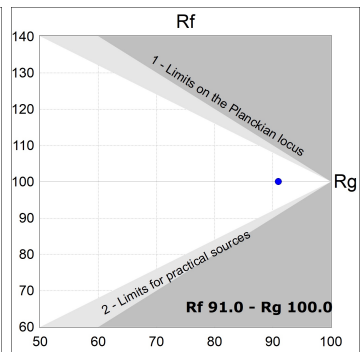

Finish: Texturised white RAL 9010

Installation: Recessed

TECHNICAL SPECIFICATIONS:

Light output:	1.918 lm	°K :	3000
Plum:	20,8W	CRI :	90
Efficacy:	92,2 lm/w	R9 :	60
Type:	COB	MacAdam:	3
LED Lifetime:	72.000 L80B10 (Ta=25°C)	Power Supply:	220-240V 50/60Hz
Power:	18W	Gear:	Adjustable DALI

Light output tolerance +/- 10%

CUSTOM MADE OPTIONS:

HANCE DOWNLIGHT

HD2SR20FL930DW

HANCE G2 DOWN SEMIREC 2000 9WW FL DA WH

PHOTOMETRIC DATA :

HD2SR20FL930DW
 $\eta = 100\%$
 $I_{max} = 2218 \text{ cd/klm}$
 UTE:
 CIE: 100 100 100 100 100