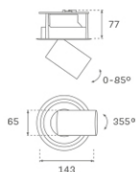

HANCE DOWNLIGHT

HD2SR20FL930DW

HANCE G2 DOWN SEMIREC 2000 9WW FL DA WH

Description:

LAMP multidirectional semi-recessed downlight HANCE G2 DOWN SEMIREC 2000. Allowing 355° rotation and tilting up to 85°. Body and frame made of die-cast aluminium for proper thermal management. Black polycarbonate injection moulded anti-glare ring. 35° flood reflector. LED COB, 3000K and CRI90. Electronic DALI control gear included. IP20, IK07 ratings. Insulation Class II. LED life time: 72.000 L80B10 (Ta=25°C). Available finishes: Textured white and textured black.

Finish: Texturised white RAL 9010

Installation: Recessed

TECHNICAL SPECIFICATIONS:

Light output:	1.918 lm	°K :	3000
Plum:	20,8W	CRI :	90
Efficacy:	92,2 lm/w	R9 :	60
Type:	COB	MacAdam:	3
LED Lifetime:	72.000 L80B10 (Ta=25°C)	Power Supply:	220-240V 50/60Hz
Power:	18W	Gear:	Adjustable DALI