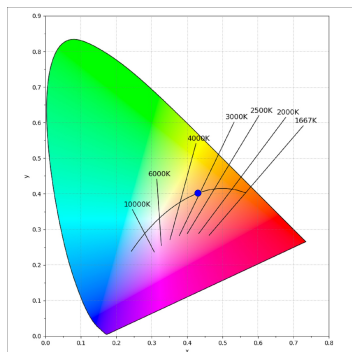

Finish: Texturised white RAL 9010

Installation: Recessed

TECHNICAL SPECIFICATIONS:

Light output:	1.918 lm	°K :	3000
Plum:	20,8W	CRI :	90
Efficacy:	92,2 lm/w	R9 :	60
Type:	COB	MacAdam:	3
LED Lifetime:	72.000 L80B10 (Ta=25°C)	Power Supply:	220-240V 50/60Hz
Power:	18W	Gear:	Adjustable DALI

Light output tolerance +/- 10%

CUSTOM MADE OPTIONS:

HANCE DOWNLIGHT

HD2SR20FL930DW

HANCE G2 DOWN SEMIREC 2000 9WW FL DA WH

PHOTOMETRIC DATA :

HD2SR20FL930DW
 $\eta = 100\%$
 $I_{max} = 2218 \text{ cd/klm}$
 UTE:
 CIE: 100 100 100 100 100