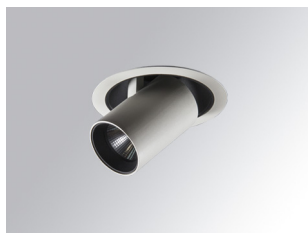

HANCE DOWNLIGHT

HD2SR20FL930DW

HANCE G2 DOWN SEMIREC 2000 9WW FL DA WH

Description:

LAMP multidirectional semi-recessed downlight HANCE G2 DOWN SEMIREC 2000. Allowing 355° rotation and tilting up to 85°. Body and frame made of die-cast aluminium for proper thermal management. Black polycarbonate injection moulded anti-glare ring. 35° flood reflector. LED COB, 3000K and CRI90. Electronic DALI control gear included. IP20, IK07 ratings. Insulation Class II. LED life time: 72.000 L80B10 (Ta=25°C). Available finishes: Textured white and textured black.

Finish: Texturised white RAL 9010

Installation: Recessed

TECHNICAL SPECIFICATIONS:

Light output:	1.918 lm	°K :	3000
Plum:	20,8W	CRI :	90
Efficacy:	92,2 lm/w	R9 :	60
Type:	COB	MacAdam:	3
LED Lifetime:	72.000 L80B10 (Ta=25°C)	Power Supply:	220-240V 50/60Hz
Power:	18W	Gear:	Adjustable DALI

ACCESORIES :

Optical

Product code:

HSCU50

Description:

HANCE 1000/2000 ACC. CUTTING BEAM

Product code:

HSO50