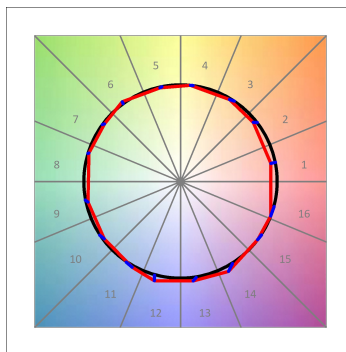

HANCE DOWNLIGHT

HD2SR20FL930DW

HANCE G2 DOWN SEMIREC 2000 9WW FL DA WH

Description:

LAMP multidirectional semi-recessed downlight HANCE G2 DOWN SEMIREC 2000. Allowing 355° rotation and tilting up to 85°. Body and frame made of die-cast aluminium for proper thermal management. Black polycarbonate injection moulded anti-glare ring. 35° flood reflector. LED COB, 3000K and CRI90. Electronic DALI control gear included. IP20, IK07 ratings. Insulation Class II. LED life time: 72.000 L80B10 (Ta=25°C). Available finishes: Textured white and textured black.

Finish: Texturised white RAL 9010

Installation: Recessed

TECHNICAL SPECIFICATIONS:

Light output:	1.918 lm	°K :	3000
Plum:	20,8W	CRI :	90
Efficacy:	92,2 lm/w	R9 :	60
Type:	COB	MacAdam:	3
LED Lifetime:	72.000 L80B10 (Ta=25°C)	Power Supply:	220-240V 50/60Hz
Power:	18W	Gear:	Adjustable DALI

Light output tolerance +/- 10%

CUSTOM MADE OPTIONS:

HANCE DOWNLIGHT

HD2SR20FL930DW

HANCE G2 DOWN SEMIREC 2000 9WW FL DA WH

PHOTOMETRIC DATA :

HD2SR20FL930DW
 $\eta = 100\%$
 $I_{max} = 2218 \text{ cd/klm}$
 UTE:
 CIE: 100 100 100 100 100