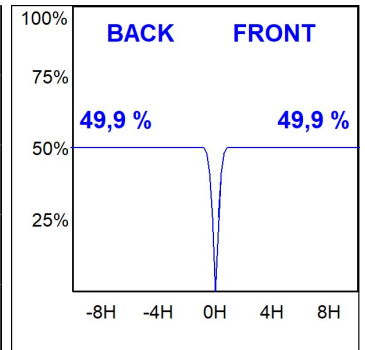

HANCE DOWNLIGHT

HD2SR20FL930DB

HANCE G2 DOWN SEMIREC 2000 9WW FL DA BK

Description:

LAMP multidirectional semi-recessed downlight HANCE G2 DOWN SEMIREC 2000. Allowing 355° rotation and tilting up to 85°. Body and frame made of die-cast aluminium for proper thermal management. Black polycarbonate injection moulded anti-glare ring. 35° flood reflector. LED COB, 3000K and CRI90. Electronic DALI control gear included. IP20, IK07 ratings. Insulation Class II. LED life time: 72.000 L80B10 (Ta=25°C). Available finishes: Textured white and textured black.

Finish: Texturised black RAL 9011

Installation: Recessed

TECHNICAL SPECIFICATIONS:

Light output:	1.918 lm	°K :	3000
Plum:	20,8W	CRI :	90
Efficacy:	92,2 lm/w	R9 :	60
Type:	COB	MacAdam:	3
LED Lifetime:	72.000 L80B10 (Ta=25°C)	Power Supply:	220-240V 50/60Hz
Power:	18W	Gear:	Adjustable DALI

Light output tolerance +/- 10%

CUSTOM MADE OPTIONS:

HANCE DOWNLIGHT

HD2SR20FL930DB

HANCE G2 DOWN SEMIREC 2000 9WW FL DA BK

PHOTOMETRIC DATA :

HD2SR20FL930DB
 $\eta = 100\%$
 $I_{max} = 2218 \text{ cd/klm}$
 UTE:
 CIE: 100 100 100 100 100