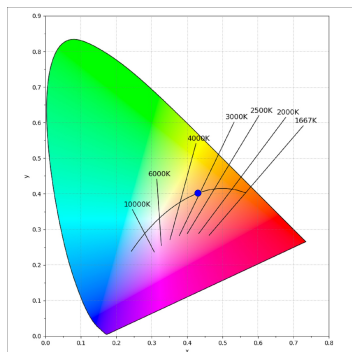

Light output tolerance +/- 10%

CUSTOM MADE OPTIONS:

HANCE DOWNLIGHT

HD2SR20FL930DB

HANCE G2 DOWN SEMIREC 2000 9WW FL DA BK

PHOTOMETRIC DATA :

HD2SR20FL930DB
 $\eta = 100\%$
 $I_{max} = 2218 \text{ cd/klm}$
 UTE:
 CIE: 100 100 100 100 100