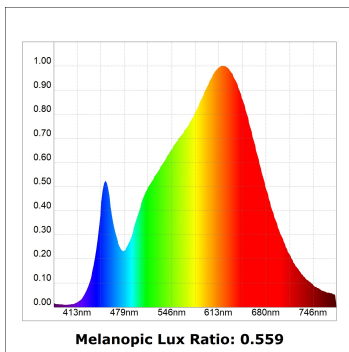

HANCE DOWNLIGHT

HD2SR20FL930DB

HANCE G2 DOWN SEMIREC 2000 9WW FL DA BK

Description:

LAMP multidirectional semi-recessed downlight HANCE G2 DOWN SEMIREC 2000. Allowing 355° rotation and tilting up to 85°. Body and frame made of die-cast aluminium for proper thermal management. Black polycarbonate injection moulded anti-glare ring. 35° flood reflector. LED COB, 3000K and CRI90. Electronic DALI control gear included. IP20, IK07 ratings. Insulation Class II. LED life time: 72.000 L80B10 (Ta=25°C). Available finishes: Textured white and textured black.

Finish: Texturised black RAL 9011

Installation: Recessed

TECHNICAL SPECIFICATIONS:

Light output:	1.918 lm	°K :	3000
Plum:	20,8W	CRI :	90
Efficacy:	92,2 lm/w	R9 :	60
Type:	COB	MacAdam:	3
LED Lifetime:	72.000 L80B10 (Ta=25°C)	Power Supply:	220-240V 50/60Hz
Power:	18W	Gear:	Adjustable DALI

Light output tolerance +/- 10%

CUSTOM MADE OPTIONS:

HANCE DOWNLIGHT

HD2SR20FL930DB

HANCE G2 DOWN SEMIREC 2000 9WW FL DA BK

PHOTOMETRIC DATA :

HD2SR20FL930DB
 $\eta = 100\%$
 $I_{max} = 2218 \text{ cd/klm}$
 UTE:
 CIE: 100 100 100 100 100