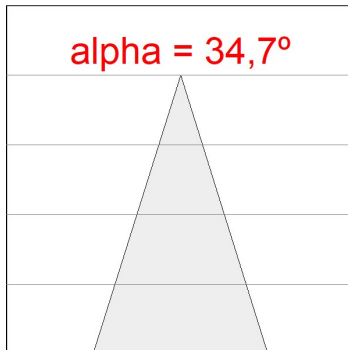

Light output tolerance +/- 10%

CUSTOM MADE OPTIONS:

HANCE DOWNLIGHT

HD2SR20FL930DB

HANCE G2 DOWN SEMIREC 2000 9WW FL DA BK

PHOTOMETRIC DATA :

HD2SR20FL930DB
 $\eta = 100\%$
 $I_{max} = 2218 \text{ cd/klm}$
 UTE:
 CIE: 100 100 100 100 100