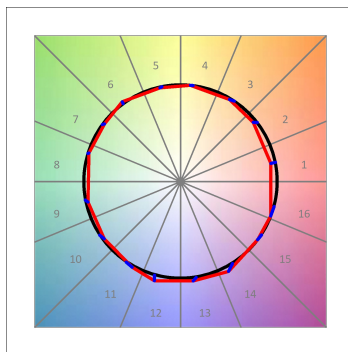

HANCE DOWNLIGHT

HD2SR20FL930DB

HANCE G2 DOWN SEMIREC 2000 9WW FL DA BK

Description:

LAMP multidirectional semi-recessed downlight HANCE G2 DOWN SEMIREC 2000. Allowing 355° rotation and tilting up to 85°. Body and frame made of die-cast aluminium for proper thermal management. Black polycarbonate injection moulded anti-glare ring. 35° flood reflector. LED COB, 3000K and CRI90. Electronic DALI control gear included. IP20, IK07 ratings. Insulation Class II. LED life time: 72.000 L80B10 (Ta=25°C). Available finishes: Textured white and textured black.

Light output tolerance +/- 10%

CUSTOM MADE OPTIONS:

HANCE DOWNLIGHT

HD2SR20FL930DB

HANCE G2 DOWN SEMIREC 2000 9WW FL DA BK

PHOTOMETRIC DATA :

HD2SR20FL930DB
 $\eta = 100\%$
 $I_{max} = 2218 \text{ cd/klm}$
 UTE:
 CIE: 100 100 100 100 100