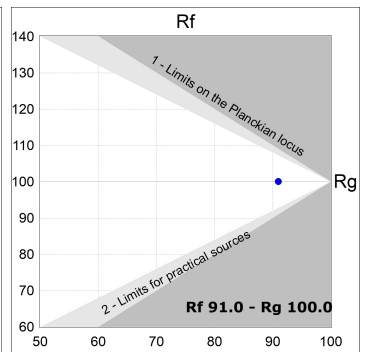

Finish: Texturised black RAL 9011

Installation: Recessed

TECHNICAL SPECIFICATIONS:

Light output:	1.918 lm	°K :	3000
Plum:	20,8W	CRI :	90
Efficacy:	92,2 lm/w	R9 :	60
Type:	COB	MacAdam:	3
LED Lifetime:	72.000 L80B10 (Ta=25°C)	Power Supply:	220-240V 50/60Hz
Power:	18W	Gear:	Adjustable DALI

Light output tolerance +/- 10%

CUSTOM MADE OPTIONS:

HANCE DOWNLIGHT

HD2SR20FL930DB

HANCE G2 DOWN SEMIREC 2000 9WW FL DA BK

PHOTOMETRIC DATA :

HD2SR20FL930DB
 $\eta = 100\%$
 $I_{max} = 2218 \text{ cd/klm}$
 UTE:
 CIE: 100 100 100 100 100