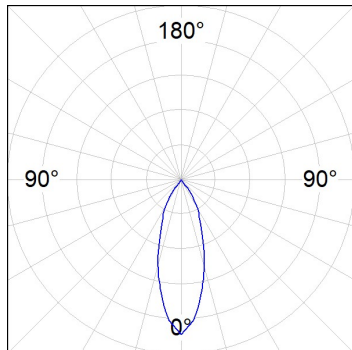

Light output tolerance +/- 10%

CUSTOM MADE OPTIONS:

HANCE DOWNLIGHT

HD2SR20FL930DB

HANCE G2 DOWN SEMIREC 2000 9WW FL DA BK

PHOTOMETRIC DATA :

HD2SR20FL930DB
 $\eta = 100\%$
 $I_{max} = 2218 \text{ cd/klm}$
 UTE:
 CIE: 100 100 100 100 100