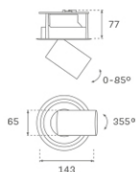

HANCE DOWNLIGHT

HD2SR20FL930DB

HANCE G2 DOWN SEMIREC 2000 9WW FL DA BK

Description:

LAMP multidirectional semi-recessed downlight HANCE G2 DOWN SEMIREC 2000. Allowing 355° rotation and tilting up to 85°. Body and frame made of die-cast aluminium for proper thermal management. Black polycarbonate injection moulded anti-glare ring. 35° flood reflector. LED COB, 3000K and CRI90. Electronic DALI control gear included. IP20, IK07 ratings. Insulation Class II. LED life time: 72.000 L80B10 (Ta=25°C). Available finishes: Textured white and textured black.

Finish: Texturised black RAL 9011

Installation: Recessed

TECHNICAL SPECIFICATIONS:

Light output:	1.918 lm	°K :	3000
Plum:	20,8W	CRI :	90
Efficacy:	92,2 lm/w	R9 :	60
Type:	COB	MacAdam:	3
LED Lifetime:	72.000 L80B10 (Ta=25°C)	Power Supply:	220-240V 50/60Hz
Power:	18W	Gear:	Adjustable DALI