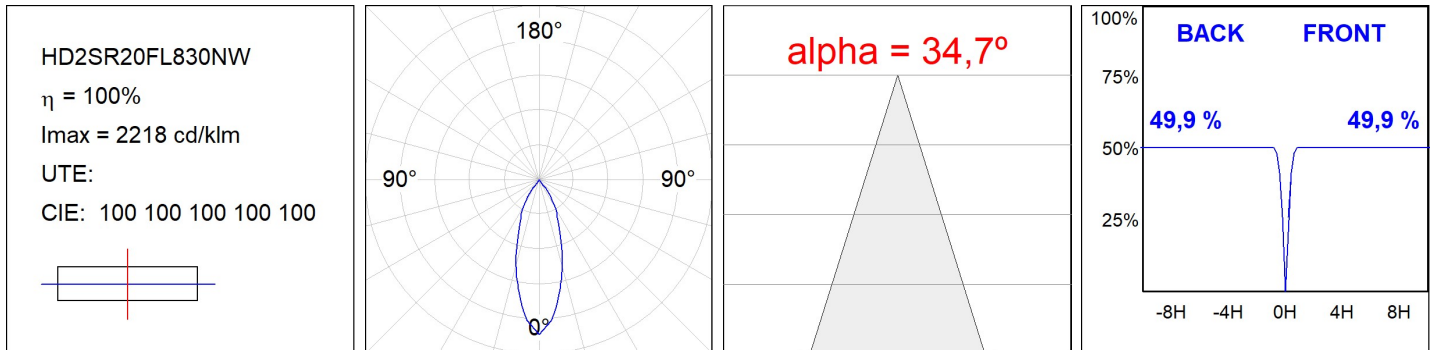

HANCE DOWNLIGHT

HD2SR20FL830NW

HANCE G2 DOWN SEMIREC 2000 WW FL WH

Description:

LAMP multidirectional semi-recessed downlight HANCE G2 DOWN SEMIREC 2000. Allowing 355° rotation and tilting up to 85°. Body and frame made of die-cast aluminium for proper thermal management. Black polycarbonate injection moulded anti-glare ring. 35° flood reflector. LED COB, 3000K and CRI80. Electronic ON OFF control gear included. IP20, IK07 ratings. Insulation Class II. LED life time: 72.000 L80B10 (Ta=25°C). Available finishes: Textured white and textured black.

Finish: Texturised white RAL 9010

Installation: Recessed

TECHNICAL SPECIFICATIONS:

Light output:	2.238 lm	°K :	3000
Plum:	20,8W	CRI :	80
Efficacy:	107,6 lm/w	R9 :	60
Type:	COB	MacAdam:	3
LED Lifetime:	72.000 L80B10 (Ta=25°C)	Power Supply:	220-240V 50/60Hz
Power:	18W	Gear:	Electronic

Light output tolerance +/- 10%

CUSTOM MADE OPTIONS:

HD2SR20FL830NW

HANCE G2 DOWN SEMIREC 2000 WW FL WH

PHOTOMETRIC DATA :

ACCESORIES :

Optical

Product code: