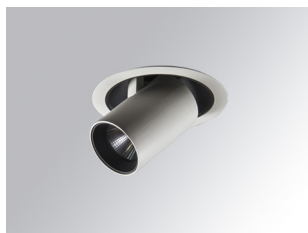

HANCE DOWNLIGHT

HD2SR20FL830NW

HANCE G2 DOWN SEMIREC 2000 WW FL WH

Description:

LAMP multidirectional semi-recessed downlight HANCE G2 DOWN SEMIREC 2000. Allowing 355° rotation and tilting up to 85°. Body and frame made of die-cast aluminium for proper thermal management. Black polycarbonate injection moulded anti-glare ring. 35° flood reflector. LED COB, 3000K and CRI80. Electronic ON OFF control gear included. IP20, IK07 ratings. Insulation Class II. LED life time: 72.000 L80B10 (Ta=25°C). Available finishes: Textured white and textured black.

Finish: Texturised white RAL 9010

Installation: Recessed

TECHNICAL SPECIFICATIONS:

Light output:	2.238 lm	°K :	3000
Plum:	20,8W	CRI :	80
Efficacy:	107,6 lm/w	R9 :	60
Type:	COB	MacAdam:	3
LED Lifetime:	72.000 L80B10 (Ta=25°C)	Power Supply:	220-240V 50/60Hz
Power:	18W	Gear:	Electronic

HSCU50

Description:

HANCE 1000/2000 ACC. CUTTING BEAM

Product code:

HSO50

Description:

HANCE 1000/2000 ACC. HONEYCOMB GRILLE

Product code: