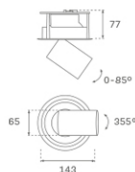

HANCE DOWNLIGHT

HD2SR20FL830NW

HANCE G2 DOWN SEMIREC 2000 WW FL WH

Description:

LAMP multidirectional semi-recessed downlight HANCE G2 DOWN SEMIREC 2000. Allowing 355° rotation and tilting up to 85°. Body and frame made of die-cast aluminium for proper thermal management. Black polycarbonate injection moulded anti-glare ring. 35° flood reflector. LED COB, 3000K and CRI80. Electronic ON OFF control gear included. IP20, IK07 ratings. Insulation Class II. LED life time: 72.000 L80B10 (Ta=25°C). Available finishes: Textured white and textured black.

Finish: Texturised white RAL 9010

Installation: Recessed

TECHNICAL SPECIFICATIONS:

Light output:	2.238 lm	°K :	3000
Plum:	20,8W	CRI :	80
Efficacy:	107,6 lm/w	R9 :	60
Type:	COB	MacAdam:	3
LED Lifetime:	72.000 L80B10 (Ta=25°C)	Power Supply:	220-240V 50/60Hz
Power:	18W	Gear:	Electronic