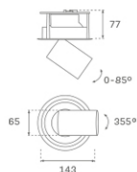

HANCE DOWNLIGHT

HD2SR20FL830DW

HANCE G2 DOWN SEMIREC 2000 WW FL DALI WH

Description:

LAMP multidirectional semi-recessed downlight HANCE G2 DOWN SEMIREC 2000. Allowing 355° rotation and tilting up to 85°. Body and frame made of die-cast aluminium for proper thermal management. Black polycarbonate injection moulded anti-glare ring. 35° flood reflector. LED COB, 3000K and CRI80. Electronic DALI control gear included. IP20, IK07 ratings. Insulation Class II. LED life time: 72.000 L80B10 (Ta=25°C). Available finishes: Textured white and textured black.

Finish: Texturised white RAL 9010

Installation: Recessed

TECHNICAL SPECIFICATIONS:

Light output:	2.238 lm	°K :	3000
Plum:	20,8W	CRI :	80
Efficacy:	107,6 lm/w	R9 :	60
Type:	COB	MacAdam:	3
LED Lifetime:	72.000 L80B10 (Ta=25°C)	Power Supply:	220-240V 50/60Hz
Power:	18W	Gear:	Adjustable DALI

Light output tolerance +/- 10%

CUSTOM MADE OPTIONS: