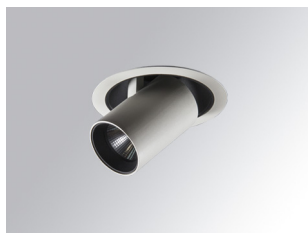

# HANCE DOWNLIGHT

HD2SR20FL830DW

### Description:

LAMP multidirectional semi-recessed downlight HANCE G2 DOWN SEMIREC 2000. Allowing 355° rotation and tilting up to 85°. Body and frame made of die-cast aluminium for proper thermal management. Black polycarbonate injection moulded anti-glare ring. 35° flood reflector. LED COB, 3000K and CRI80. Electronic DALI control gear included. IP20, IK07 ratings. Insulation Class II. LED life time: 72.000 L80B10 (Ta=25°C). Available finishes: Textured white and textured black.

**Finish:** Texturised white RAL 9010

**Installation:** Recessed