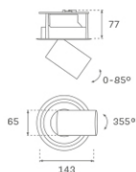

HANCE DOWNLIGHT

HD2SR10SS940NW

HANCE G2 DOWN SEMIREC 1000 9NW SSP WH

Description:

LAMP multidirectional semi-recessed downlight HANCE G2 DOWN SEMIREC 1000. Allowing 355° rotation and tilting up to 85°. Body and frame made of die-cast aluminium for proper thermal management. Black polycarbonate injection moulded anti-glare ring. 10° super spot polycarbonate optics. LED HIGH POWER, 4000K and CRI90. Electronic ON OFF control gear included. IP20, IK07 ratings. Insulation Class II. LED life time: 50.000 L70B10 (Ta=25°C). Available finishes: Textured white and textured black.

Finish: Texturised white RAL 9010

Installation: Recessed

TECHNICAL SPECIFICATIONS:

Light output:	737 lm	°K :	4000
Plum:	13,9W	CRI :	90
Efficacy:	53 lm/w	R9 :	62
UGR:	<16	MacAdam:	3
Type:	HIGH POWER	Power Supply:	220-240V 50/60Hz
LED Lifetime:	50.000 L70B10 (Ta=25°C)	Gear:	Electronic
Power:	13W		