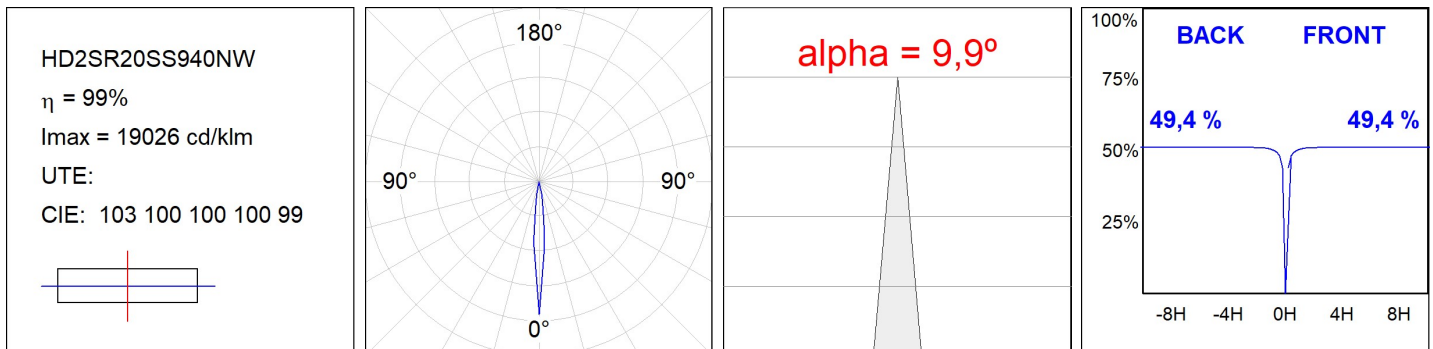

HANCE DOWNLIGHT

HD2SR10SS940NW

HANCE G2 DOWN SEMIREC 1000 9NW SSP WH

Description:

LAMP multidirectional semi-recessed downlight HANCE G2 DOWN SEMIREC 1000. Allowing 355° rotation and tilting up to 85°. Body and frame made of die-cast aluminium for proper thermal management. Black polycarbonate injection moulded anti-glare ring. 10° super spot polycarbonate optics. LED HIGH POWER, 4000K and CRI90. Electronic ON OFF control gear included. IP20, IK07 ratings. Insulation Class II. LED life time: 50.000 L70B10 (Ta=25°C). Available finishes: Textured white and textured black.

Finish: Texturised white RAL 9010

Installation: Recessed

TECHNICAL SPECIFICATIONS:

Light output:	737 lm	°K :	4000
Plum:	13,9W	CRI :	90
Efficacy:	53 lm/w	R9 :	62
UGR:	<16	MacAdam:	3
Type:	HIGH POWER	Power Supply:	220-240V 50/60Hz
LED Lifetime:	50.000 L70B10 (Ta=25°C)	Gear:	Electronic
Power:	13W		

Light output tolerance +/- 10%

CUSTOM MADE OPTIONS:

HANCE DOWNLIGHT

HD2SR10SS940NW

HANCE G2 DOWN SEMIREC 1000 9NW SSP WH

PHOTOMETRIC DATA :

ACCESORIES :

Optical