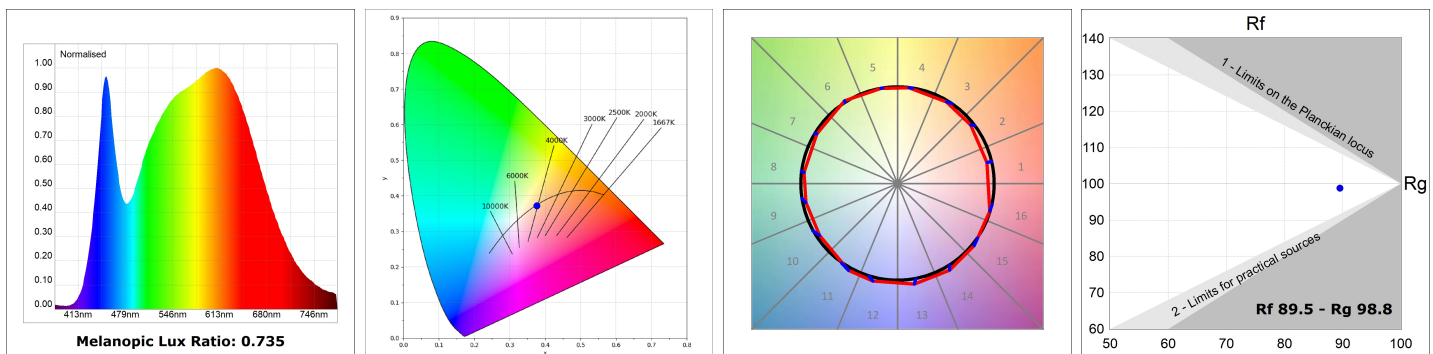

Finish: Texturised white RAL 9010

Installation: Recessed

TECHNICAL SPECIFICATIONS:

Light output:	737 lm	°K :	4000
Plum:	13,9W	CRI :	90
Efficacy:	53 lm/w	R9 :	62
UGR:	<16	MacAdam:	3
Type:	HIGH POWER	Power Supply:	220-240V 50/60Hz
LED Lifetime:	50.000 L70B10 (Ta=25°C)	Gear:	Electronic
Power:	13W		

Light output tolerance +/- 10%

CUSTOM MADE OPTIONS:

HANCE DOWNLIGHT

HD2SR10SS940NW

HANCE G2 DOWN SEMIREC 1000 9NW SSP WH

PHOTOMETRIC DATA :

ACCESORIES :

Optical