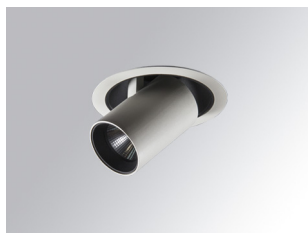

HANCE DOWNLIGHT

HD2SR10SS940NW

HANCE G2 DOWN SEMIREC 1000 9NW SSP WH

Description:

LAMP multidirectional semi-recessed downlight HANCE G2 DOWN SEMIREC 1000. Allowing 355° rotation and tilting up to 85°. Body and frame made of die-cast aluminium for proper thermal management. Black polycarbonate injection moulded anti-glare ring. 10° super spot polycarbonate optics. LED HIGH POWER, 4000K and CRI90. Electronic ON OFF control gear included. IP20, IK07 ratings. Insulation Class II. LED life time: 50.000 L70B10 (Ta=25°C). Available finishes: Textured white and textured black.

Finish: Texturised white RAL 9010

Installation: Recessed

TECHNICAL SPECIFICATIONS:

Light output:	737 lm	°K :	4000
Plum:	13,9W	CRI :	90
Efficacy:	53 lm/w	R9 :	62
UGR:	<16	MacAdam:	3
Type:	HIGH POWER	Power Supply:	220-240V 50/60Hz
LED Lifetime:	50.000 L70B10 (Ta=25°C)	Gear:	Electronic
Power:	13W		

Product code:

HSCU50

Description:

HANCE 1000/2000 ACC. CUTTING BEAM

Product code:

HSO50

Description:

HANCE 1000/2000 ACC. HONEYCOMB GRILLE