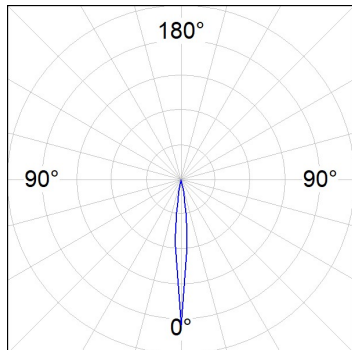

Finish: Texturised white RAL 9010

Installation: Recessed

TECHNICAL SPECIFICATIONS:

Light output:	652 lm	°K :	3000
Plum:	13,9W	CRI :	90
Efficacy:	46,9 lm/w	R9 :	53
UGR:	<16	MacAdam:	3
Type:	HIGH POWER	Power Supply:	220-240V 50/60Hz
LED Lifetime:	50.000 L70B10 (Ta=25°C)	Gear:	Adjustable DALI
Power:	13W		

Light output tolerance +/- 10%

CUSTOM MADE OPTIONS:

HANCE DOWNLIGHT

HD2SR10SS930DW

HANCE G2 DOWN SEMIREC 1000 WW SSP DA WH

PHOTOMETRIC DATA :

HD2SR20SS930DW
 $\eta = 99\%$
 $I_{max} = 20858 \text{ cd/klm}$
 UTE:
 CIE: 103 100 100 100 99