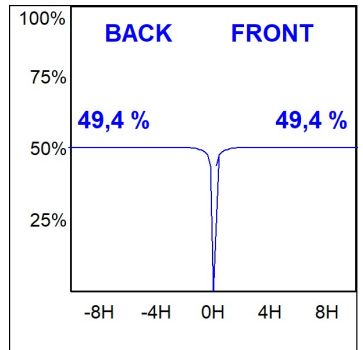

HANCE DOWNLIGHT

HD2SR10SS930DW

HANCE G2 DOWN SEMIREC 1000 WW SSP DA WH

Description:

LAMP multidirectional semi-recessed downlight HANCE G2 DOWN SEMIREC 1000. Allowing 355° rotation and tilting up to 85°. Body and frame made of die-cast aluminium for proper thermal management. Black polycarbonate injection moulded anti-glare ring. 10° super spot polycarbonate optics. LED HIGH POWER, 3000K and CRI90. Electronic DALI control gear included. IP20, IK07 ratings. Insulation Class II. LED life time: 50.000 L70B10 (Ta=25°C). Available finishes: Textured white and textured black.

Finish: Texturised white RAL 9010

Installation: Recessed

TECHNICAL SPECIFICATIONS:

Light output:	652 lm	°K :	3000
Plum:	13,9W	CRI :	90
Efficacy:	46,9 lm/w	R9 :	53
UGR:	<16	MacAdam:	3
Type:	HIGH POWER	Power Supply:	220-240V 50/60Hz
LED Lifetime:	50.000 L70B10 (Ta=25°C)	Gear:	Adjustable DALI
Power:	13W		

Light output tolerance +/- 10%

CUSTOM MADE OPTIONS:

HANCE DOWNLIGHT

HD2SR10SS930DW

HANCE G2 DOWN SEMIREC 1000 WW SSP DA WH

PHOTOMETRIC DATA :

HD2SR20SS930DW
 $\eta = 99\%$
 $I_{max} = 20858 \text{ cd/klm}$
 UTE:
 CIE: 103 100 100 100 99