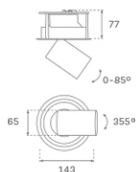

HANCE DOWNLIGHT

HD2SR10SS930DW

HANCE G2 DOWN SEMIREC 1000 WW SSP DA WH

Description:

LAMP multidirectional semi-recessed downlight HANCE G2 DOWN SEMIREC 1000. Allowing 355° rotation and tilting up to 85°. Body and frame made of die-cast aluminium for proper thermal management. Black polycarbonate injection moulded anti-glare ring. 10° super spot polycarbonate optics. LED HIGH POWER, 3000K and CRI90. Electronic DALI control gear included. IP20, IK07 ratings. Insulation Class II. LED life time: 50.000 L70B10 (Ta=25°C). Available finishes: Textured white and textured black.

Finish: Texturised white RAL 9010

Installation: Recessed

TECHNICAL SPECIFICATIONS:

Light output:	652 lm	°K :	3000
Plum:	13,9W	CRI :	90
Efficacy:	46,9 lm/w	R9 :	53
UGR:	<16	MacAdam:	3
Type:	HIGH POWER	Power Supply:	220-240V 50/60Hz
LED Lifetime:	50.000 L70B10 (Ta=25°C)	Gear:	Adjustable DALI
Power:	13W		