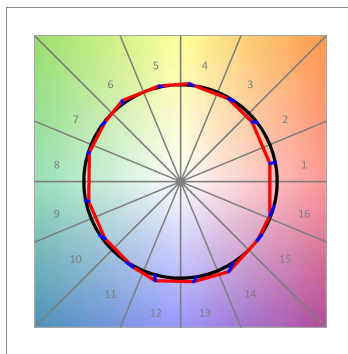

HANCE DOWNLIGHT

HD2SR10SS930DW

HANCE G2 DOWN SEMIREC 1000 WW SSP DA WH

Description:

LAMP multidirectional semi-recessed downlight HANCE G2 DOWN SEMIREC 1000. Allowing 355° rotation and tilting up to 85°. Body and frame made of die-cast aluminium for proper thermal management. Black polycarbonate injection moulded anti-glare ring. 10° super spot polycarbonate optics. LED HIGH POWER, 3000K and CRI90. Electronic DALI control gear included. IP20, IK07 ratings. Insulation Class II. LED life time: 50.000 L70B10 (Ta=25°C). Available finishes: Textured white and textured black.

Light output tolerance +/- 10%

CUSTOM MADE OPTIONS:

HANCE DOWNLIGHT

HD2SR10SS930DW

HANCE G2 DOWN SEMIREC 1000 WW SSP DA WH

PHOTOMETRIC DATA :

HD2SR20SS930DW
 $\eta = 99\%$
 $I_{max} = 20858 \text{ cd/klm}$
 UTE:
 CIE: 103 100 100 100 99