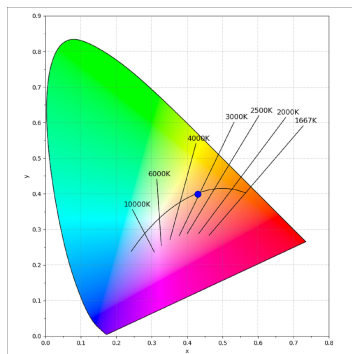

Finish: Texturised white RAL 9010

Installation: Recessed

TECHNICAL SPECIFICATIONS:

Light output:	652 lm	°K :	3000
Plum:	13,9W	CRI :	90
Efficacy:	46,9 lm/w	R9 :	53
UGR:	<16	MacAdam:	3
Type:	HIGH POWER	Power Supply:	220-240V 50/60Hz
LED Lifetime:	50.000 L70B10 (Ta=25°C)	Gear:	Adjustable DALI
Power:	13W		

Light output tolerance +/- 10%

CUSTOM MADE OPTIONS:

HANCE DOWNLIGHT

HD2SR10SS930DW

HANCE G2 DOWN SEMIREC 1000 WW SSP DA WH

PHOTOMETRIC DATA :

HD2SR20SS930DW
 $\eta = 99\%$
 $I_{max} = 20858 \text{ cd/klm}$
 UTE:
 CIE: 103 100 100 100 99