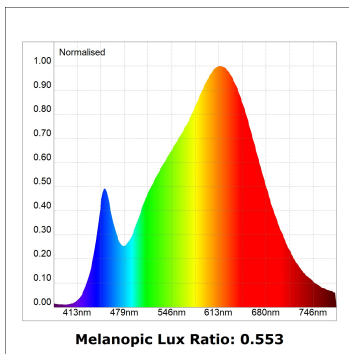

Finish: Texturised white RAL 9010

Installation: Recessed

TECHNICAL SPECIFICATIONS:

Light output:	652 lm	°K :	3000
Plum:	13,9W	CRI :	90
Efficacy:	46,9 lm/w	R9 :	53
UGR:	<16	MacAdam:	3
Type:	HIGH POWER	Power Supply:	220-240V 50/60Hz
LED Lifetime:	50.000 L70B10 (Ta=25°C)	Gear:	Adjustable DALI
Power:	13W		

Light output tolerance +/- 10%

CUSTOM MADE OPTIONS:

HANCE DOWNLIGHT

HD2SR10SS930DW

HANCE G2 DOWN SEMIREC 1000 WW SSP DA WH

PHOTOMETRIC DATA :

HD2SR20SS930DW
 $\eta = 99\%$
 $I_{max} = 20858 \text{ cd/klm}$
 UTE:
 CIE: 103 100 100 100 99