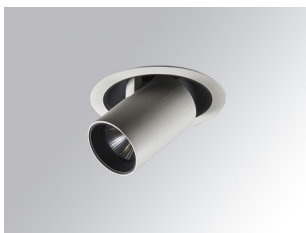

HANCE DOWNLIGHT

HD2SR10SS930DW

HANCE G2 DOWN SEMIREC 1000 WW SSP DA WH

Description:

LAMP multidirectional semi-recessed downlight HANCE G2 DOWN SEMIREC 1000. Allowing 355° rotation and tilting up to 85°. Body and frame made of die-cast aluminium for proper thermal management. Black polycarbonate injection moulded anti-glare ring. 10° super spot polycarbonate optics. LED HIGH POWER, 3000K and CRI90. Electronic DALI control gear included. IP20, IK07 ratings. Insulation Class II. LED life time: 50.000 L70B10 (Ta=25°C). Available finishes: Textured white and textured black.

Finish: Texturised white RAL 9010

Installation: Recessed

TECHNICAL SPECIFICATIONS:

Light output:	652 lm	°K :	3000
Plum:	13,9W	CRI :	90
Efficacy:	46,9 lm/w	R9 :	53
UGR:	<16	MacAdam:	3
Type:	HIGH POWER	Power Supply:	220-240V 50/60Hz
LED Lifetime:	50.000 L70B10 (Ta=25°C)	Gear:	Adjustable DALI
Power:	13W		

ACCESORIES :

Optical

Product code:

HSCU50

Description:

HANCE 1000/2000 ACC. CUTTING BEAM

Product code:

HSO50