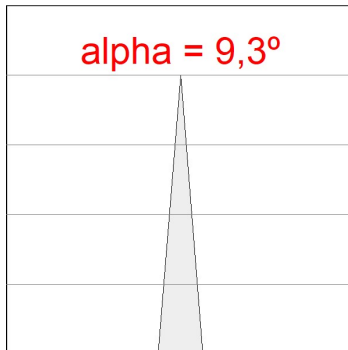

Light output tolerance +/- 10%

CUSTOM MADE OPTIONS:

HANCE DOWNLIGHT

HD2SR10SS930DW

HANCE G2 DOWN SEMIREC 1000 WW SSP DA WH

PHOTOMETRIC DATA :

HD2SR20SS930DW
 $\eta = 99\%$
 $I_{max} = 20858 \text{ cd/klm}$
 UTE:
 CIE: 103 100 100 100 99