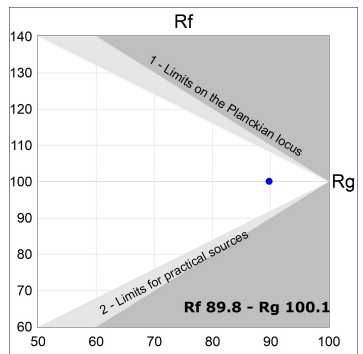

Finish: Texturised white RAL 9010

Installation: Recessed

TECHNICAL SPECIFICATIONS:

Light output:	652 lm	°K :	3000
Plum:	13,9W	CRI :	90
Efficacy:	46,9 lm/w	R9 :	53
UGR:	<16	MacAdam:	3
Type:	HIGH POWER	Power Supply:	220-240V 50/60Hz
LED Lifetime:	50.000 L70B10 (Ta=25°C)	Gear:	Adjustable DALI
Power:	13W		

Light output tolerance +/- 10%

CUSTOM MADE OPTIONS:

HANCE DOWNLIGHT

HD2SR10SS930DW

HANCE G2 DOWN SEMIREC 1000 WW SSP DA WH

PHOTOMETRIC DATA :

HD2SR20SS930DW
 $\eta = 99\%$
 $I_{max} = 20858 \text{ cd/klm}$
 UTE:
 CIE: 103 100 100 100 99