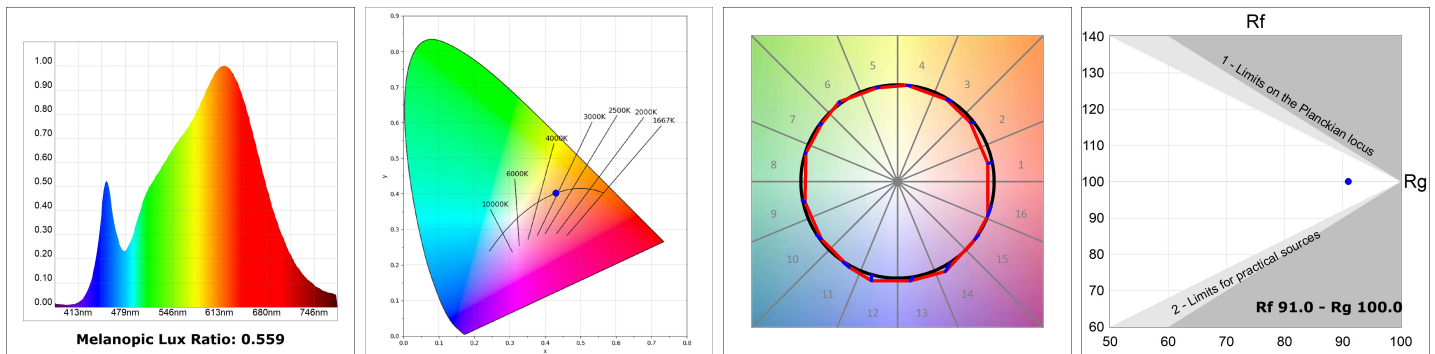

Finish: Texturised white RAL 9010

Installation: Recessed

TECHNICAL SPECIFICATIONS:

Light output:	853 lm	°K :	3000
Plum:	8,6W	CRI :	90
Efficacy:	99,2 lm/w	R9 :	60
UGR:	<16	MacAdam:	3
Type:	COB	Power Supply:	220-240V 50/60Hz
LED Lifetime:	78.000 L80B10 (Ta=25°C)	Gear:	Electronic
Power:	7W		

Light output tolerance +/- 10%

CUSTOM MADE OPTIONS:

HANCE DOWNLIGHT

HD2SR10SP930NW

HANCE G2 DOWN SEMIREC 1000 9WW SP WH

PHOTOMETRIC DATA :

ACCESORIES :

Optical