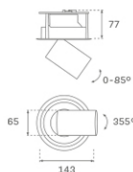

HANCE DOWNLIGHT

HD2SR10SP930NW

HANCE G2 DOWN SEMIREC 1000 9WW SP WH

Description:

LAMP multidirectional semi-recessed downlight HANCE G2 DOWN SEMIREC 1000. Allowing 355° rotation and tilting up to 85°. Body and frame made of die-cast aluminium for proper thermal management. Black polycarbonate injection moulded anti-glare ring. 20° spot reflector. LED COB, 3000K and CRI90. Electronic ON OFF control gear included. IP20, IK07 ratings. Insulation Class II. LED life time: 78.000 L80B10 (Ta=25°C). Available finishes: Textured white and textured black.

Finish: Texturised white RAL 9010

Installation: Recessed

TECHNICAL SPECIFICATIONS:

Light output:	853 lm	°K :	3000
Plum:	8,6W	CRI :	90
Efficacy:	99,2 lm/w	R9 :	60
UGR:	<16	MacAdam:	3
Type:	COB	Power Supply:	220-240V 50/60Hz
LED Lifetime:	78.000 L80B10 (Ta=25°C)	Gear:	Electronic
Power:	7W		