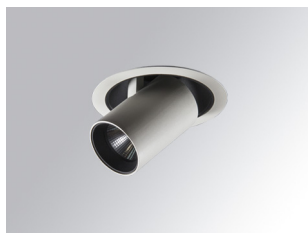

HANCE DOWNLIGHT

HD2SR10SP930NW

HANCE G2 DOWN SEMIREC 1000 9WW SP WH

Description:

LAMP multidirectional semi-recessed downlight HANCE G2 DOWN SEMIREC 1000. Allowing 355° rotation and tilting up to 85°. Body and frame made of die-cast aluminium for proper thermal management. Black polycarbonate injection moulded anti-glare ring. 20° spot reflector. LED COB, 3000K and CRI90. Electronic ON OFF control gear included. IP20, IK07 ratings. Insulation Class II. LED life time: 78.000 L80B10 (Ta=25°C). Available finishes: Textured white and textured black.

Finish: Texturised white RAL 9010

Installation: Recessed

TECHNICAL SPECIFICATIONS:

Light output:	853 lm	°K :	3000
Plum:	8,6W	CRI :	90
Efficacy:	99,2 lm/w	R9 :	60
UGR:	<16	MacAdam:	3
Type:	COB	Power Supply:	220-240V 50/60Hz
LED Lifetime:	78.000 L80B10 (Ta=25°C)	Gear:	Electronic
Power:	7W		

Product code:

HSCU50

Description:

HANCE 1000/2000 ACC. CUTTING BEAM

Product code:

HSO50

Description:

HANCE 1000/2000 ACC. HONEYCOMB GRILLE