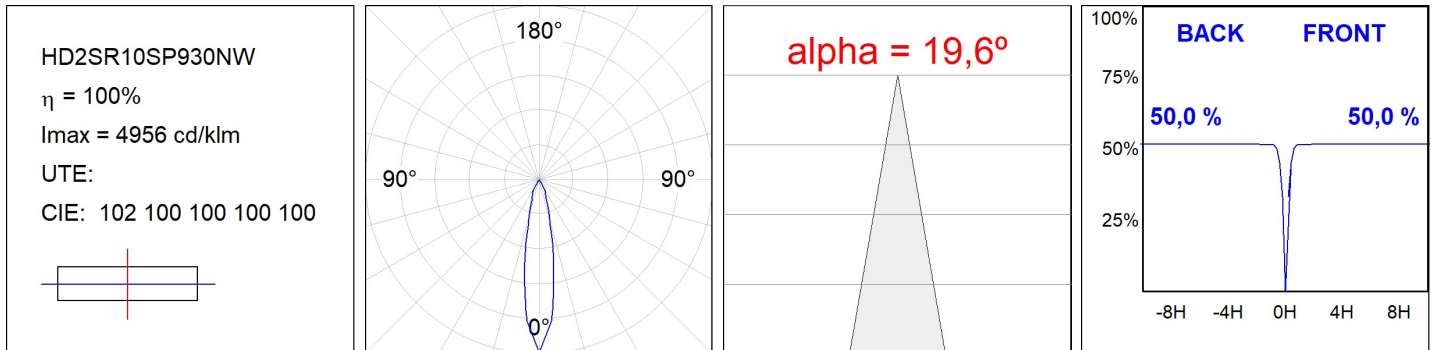

HANCE DOWNLIGHT

HD2SR10SP930NW

HANCE G2 DOWN SEMIREC 1000 9WW SP WH

Description:

LAMP multidirectional semi-recessed downlight HANCE G2 DOWN SEMIREC 1000. Allowing 355° rotation and tilting up to 85°. Body and frame made of die-cast aluminium for proper thermal management. Black polycarbonate injection moulded anti-glare ring. 20° spot reflector. LED COB, 3000K and CRI90. Electronic ON OFF control gear included. IP20, IK07 ratings. Insulation Class II. LED life time: 78.000 L80B10 (Ta=25°C). Available finishes: Textured white and textured black.

Finish: Texturised white RAL 9010

Installation: Recessed

TECHNICAL SPECIFICATIONS:

Light output:	853 lm	°K :	3000
Plum:	8,6W	CRI :	90
Efficacy:	99,2 lm/w	R9 :	60
UGR:	<16	MacAdam:	3
Type:	COB	Power Supply:	220-240V 50/60Hz
LED Lifetime:	78.000 L80B10 (Ta=25°C)	Gear:	Electronic
Power:	7W		

Light output tolerance +/- 10%

CUSTOM MADE OPTIONS:

HANCE DOWNLIGHT

HD2SR10SP930NW

HANCE G2 DOWN SEMIREC 1000 9WW SP WH

PHOTOMETRIC DATA :

ACCESORIES :

Optical