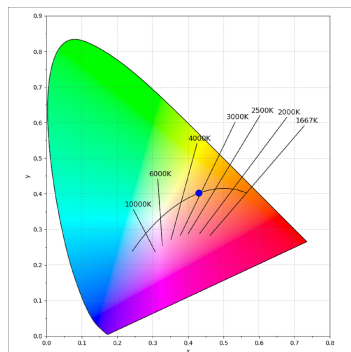

Light output tolerance +/- 10%

CUSTOM MADE OPTIONS:

HANCE DOWNLIGHT

HD2SR10SP930NB

HANCE G2 DOWN SEMIREC 1000 9WW SP BK

PHOTOMETRIC DATA :

HD2SR10SP930NB
 $\eta = 100\%$
 $I_{max} = 4956 \text{ cd/klm}$
 UTE:
 CIE: 102 100 100 100 100