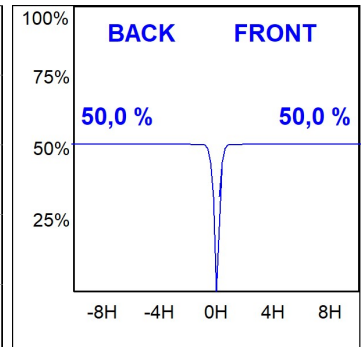

HANCE DOWNLIGHT

HD2SR10SP930NB

HANCE G2 DOWN SEMIREC 1000 9WW SP BK

Description:

LAMP multidirectional semi-recessed downlight HANCE G2 DOWN SEMIREC 1000. Allowing 355° rotation and tilting up to 85°. Body and frame made of die-cast aluminium for proper thermal management. Black polycarbonate injection moulded anti-glare ring. 20° spot reflector. LED COB, 3000K and CRI90. Electronic ON OFF control gear included. IP20, IK07 ratings. Insulation Class II. LED life time: 78.000 L80B10 (Ta=25°C). Available finishes: Textured white and textured black.

Finish: Texturised black RAL 9011

Installation: Recessed

TECHNICAL SPECIFICATIONS:

Light output:	853 lm	°K :	3000
Plum:	8,6W	CRI :	90
Efficacy:	99,2 lm/w	R9 :	60
UGR:	<16	MacAdam:	3
Type:	COB	Power Supply:	220-240V 50/60Hz
LED Lifetime:	78.000 L80B10 (Ta=25°C)	Gear:	Electronic
Power:	7W		

Light output tolerance +/- 10%

CUSTOM MADE OPTIONS:

HANCE DOWNLIGHT

HD2SR10SP930NB

HANCE G2 DOWN SEMIREC 1000 9WW SP BK

PHOTOMETRIC DATA :

HD2SR10SP930NB
 $\eta = 100\%$
 $I_{max} = 4956 \text{ cd/klm}$
 UTE:
 CIE: 102 100 100 100 100