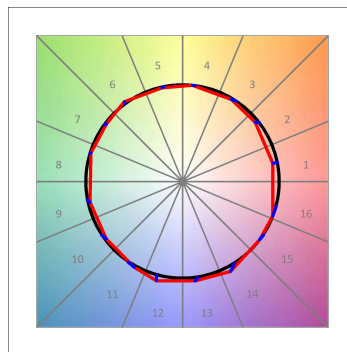

HANCE DOWNLIGHT

HD2SR10SP930NB

HANCE G2 DOWN SEMIREC 1000 9WW SP BK

Description:

LAMP multidirectional semi-recessed downlight HANCE G2 DOWN SEMIREC 1000. Allowing 355° rotation and tilting up to 85°. Body and frame made of die-cast aluminium for proper thermal management. Black polycarbonate injection moulded anti-glare ring. 20° spot reflector. LED COB, 3000K and CRI90. Electronic ON OFF control gear included. IP20, IK07 ratings. Insulation Class II. LED life time: 78.000 L80B10 (Ta=25°C). Available finishes: Textured white and textured black.

Light output tolerance +/- 10%

CUSTOM MADE OPTIONS:

HANCE DOWNLIGHT

HD2SR10SP930NB

HANCE G2 DOWN SEMIREC 1000 9WW SP BK

PHOTOMETRIC DATA :

HD2SR10SP930NB
 $\eta = 100\%$
 $I_{max} = 4956 \text{ cd/klm}$
 UTE:
 CIE: 102 100 100 100 100