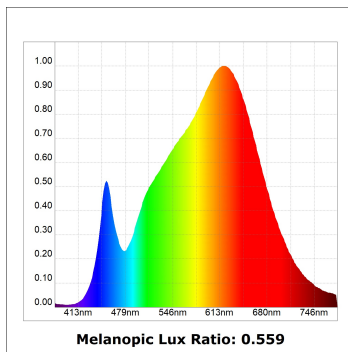

Finish: Texturised black RAL 9011

Installation: Recessed

TECHNICAL SPECIFICATIONS:

Light output:	853 lm	°K :	3000
Plum:	8,6W	CRI :	90
Efficacy:	99,2 lm/w	R9 :	60
UGR:	<16	MacAdam:	3
Type:	COB	Power Supply:	220-240V 50/60Hz
LED Lifetime:	78.000 L80B10 (Ta=25°C)	Gear:	Electronic
Power:	7W		

Light output tolerance +/- 10%

CUSTOM MADE OPTIONS:

HANCE DOWNLIGHT

HD2SR10SP930NB

HANCE G2 DOWN SEMIREC 1000 9WW SP BK

PHOTOMETRIC DATA :

HD2SR10SP930NB
 $\eta = 100\%$
 $I_{max} = 4956 \text{ cd/klm}$
 UTE:
 CIE: 102 100 100 100 100