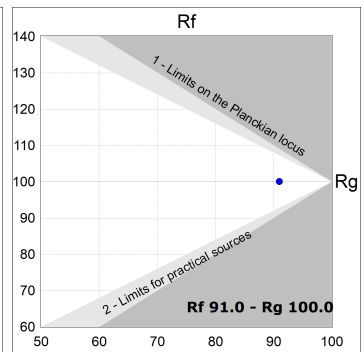

Finish: Texturised black RAL 9011

Installation: Recessed

TECHNICAL SPECIFICATIONS:

Light output:	853 lm	°K :	3000
Plum:	8,6W	CRI :	90
Efficacy:	99,2 lm/w	R9 :	60
UGR:	<16	MacAdam:	3
Type:	COB	Power Supply:	220-240V 50/60Hz
LED Lifetime:	78.000 L80B10 (Ta=25°C)	Gear:	Electronic
Power:	7W		

Light output tolerance +/- 10%

CUSTOM MADE OPTIONS:

HANCE DOWNLIGHT

HD2SR10SP930NB

HANCE G2 DOWN SEMIREC 1000 9WW SP BK

PHOTOMETRIC DATA :

HD2SR10SP930NB
 $\eta = 100\%$
 $I_{max} = 4956 \text{ cd/klm}$
 UTE:
 CIE: 102 100 100 100 100