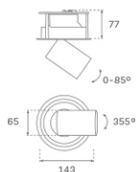

HANCE DOWNLIGHT

HD2SR10SP930NB

HANCE G2 DOWN SEMIREC 1000 9WW SP BK

Description:

LAMP multidirectional semi-recessed downlight HANCE G2 DOWN SEMIREC 1000. Allowing 355° rotation and tilting up to 85°. Body and frame made of die-cast aluminium for proper thermal management. Black polycarbonate injection moulded anti-glare ring. 20° spot reflector. LED COB, 3000K and CRI90. Electronic ON OFF control gear included. IP20, IK07 ratings. Insulation Class II. LED life time: 78.000 L80B10 (Ta=25°C). Available finishes: Textured white and textured black.

Finish: Texturised black RAL 9011

Installation: Recessed

TECHNICAL SPECIFICATIONS:

Light output:	853 lm	°K :	3000
Plum:	8,6W	CRI :	90
Efficacy:	99,2 lm/w	R9 :	60
UGR:	<16	MacAdam:	3
Type:	COB	Power Supply:	220-240V 50/60Hz
LED Lifetime:	78.000 L80B10 (Ta=25°C)	Gear:	Electronic
Power:	7W		