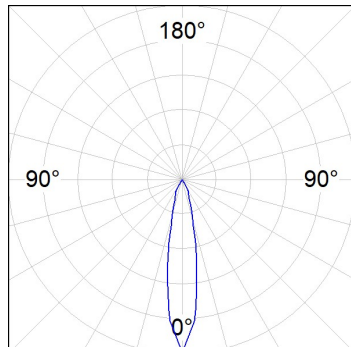

Finish: Texturised black RAL 9011

Installation: Recessed

TECHNICAL SPECIFICATIONS:

Light output:	853 lm	°K :	3000
Plum:	8,6W	CRI :	90
Efficacy:	99,2 lm/w	R9 :	60
UGR:	<16	MacAdam:	3
Type:	COB	Power Supply:	220-240V 50/60Hz
LED Lifetime:	78.000 L80B10 (Ta=25°C)	Gear:	Electronic
Power:	7W		

Light output tolerance +/- 10%

CUSTOM MADE OPTIONS:

HANCE DOWNLIGHT

HD2SR10SP930NB

HANCE G2 DOWN SEMIREC 1000 9WW SP BK

PHOTOMETRIC DATA :

HD2SR10SP930NB
 $\eta = 100\%$
 $I_{max} = 4956 \text{ cd/klm}$
 UTE:
 CIE: 102 100 100 100 100